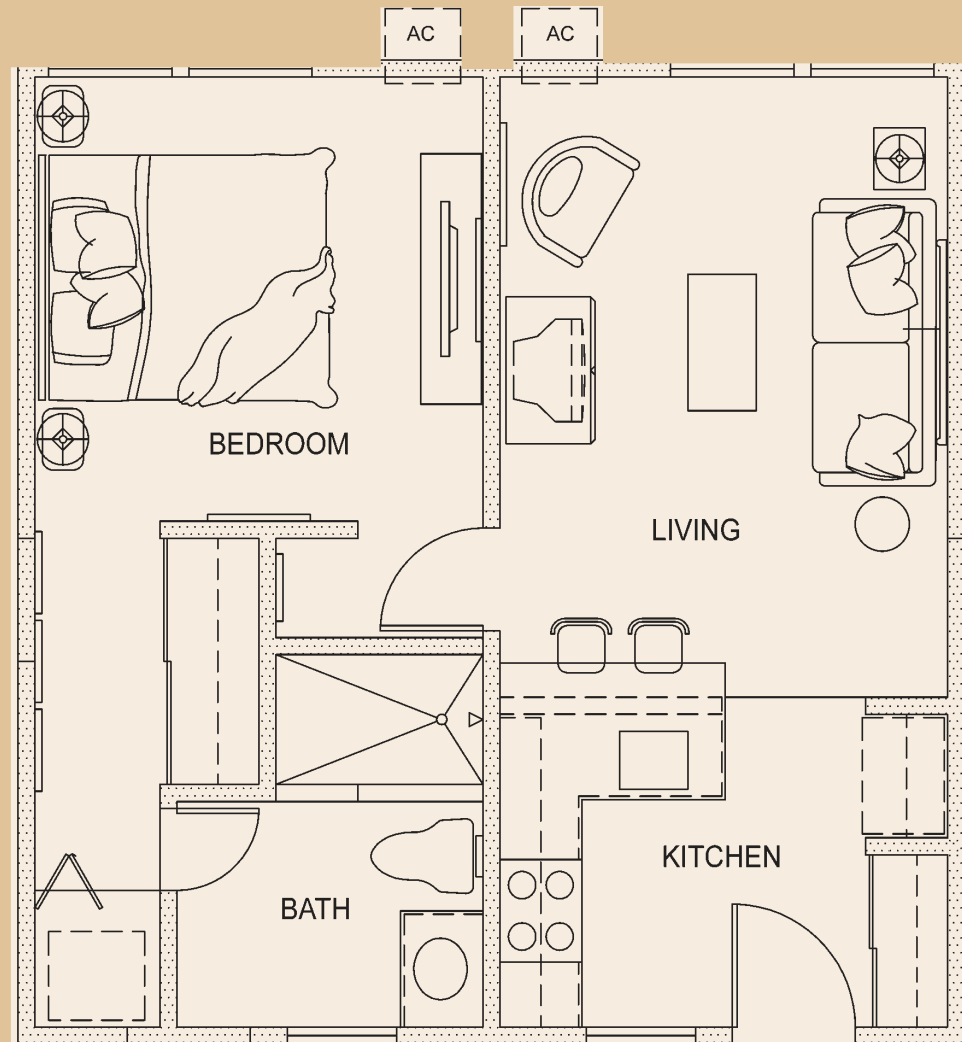

aina-nalu

MOKIHANA MODEL
ONE BEDROOM
ONE BATH

Approximate Net Square
Footage: 515[±] sq ft.

The developer reserves the right to substitute any item within the furniture package to a comparable piece of furniture, television, soft goods, etc.
Items may be substituted due to availability, shipping lead times, etc. Every effort will be made to keep this furniture list intact. March 2005.