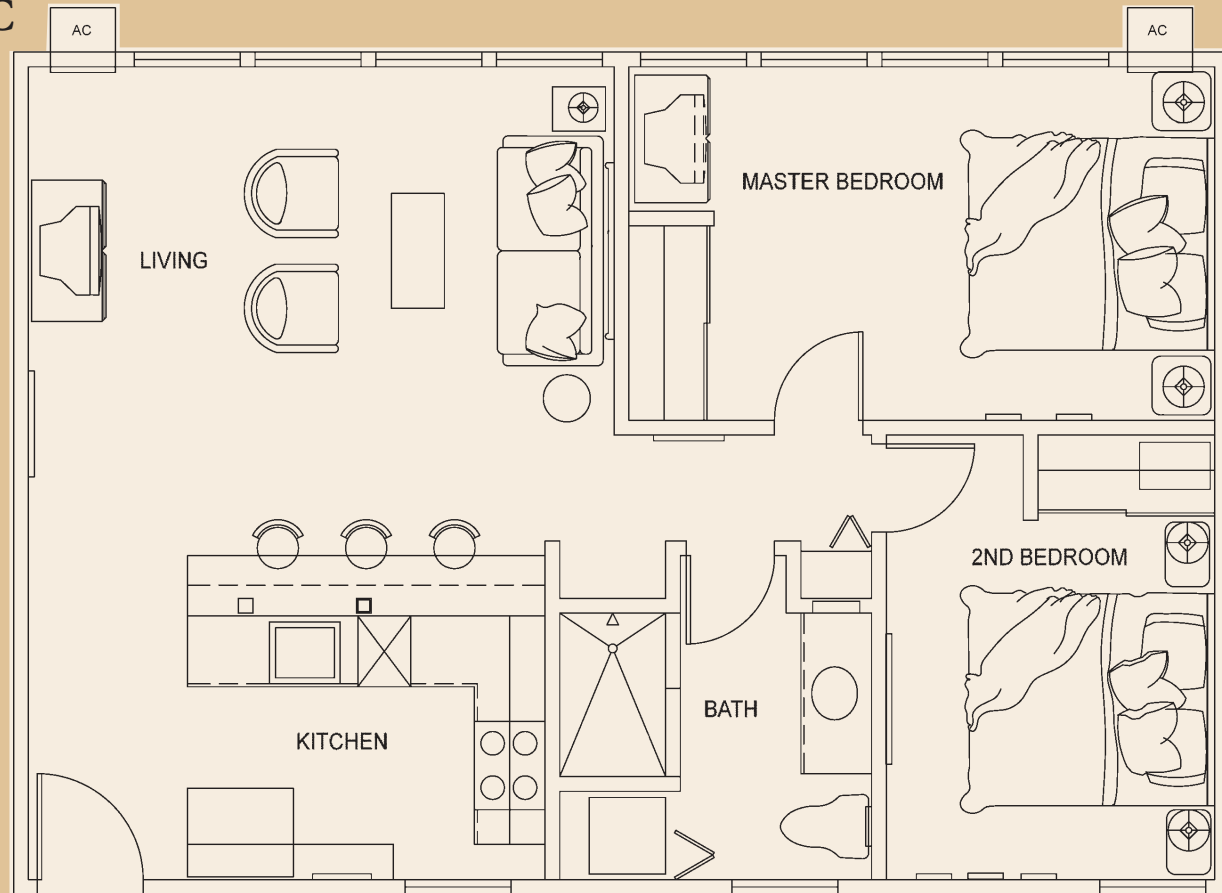

aina-nalu

PIKAKE MODEL 2C

TWO BEDROOM

ONE BATH

Approximate Net Square
Footage: 772[±] sq ft.

The developer reserves the right to substitute any item within the furniture package to a comparable piece of furniture, television, soft goods, etc.
Items may be substituted due to availability, shipping lead times, etc. Every effort will be made to keep this furniture list intact. March 2005.