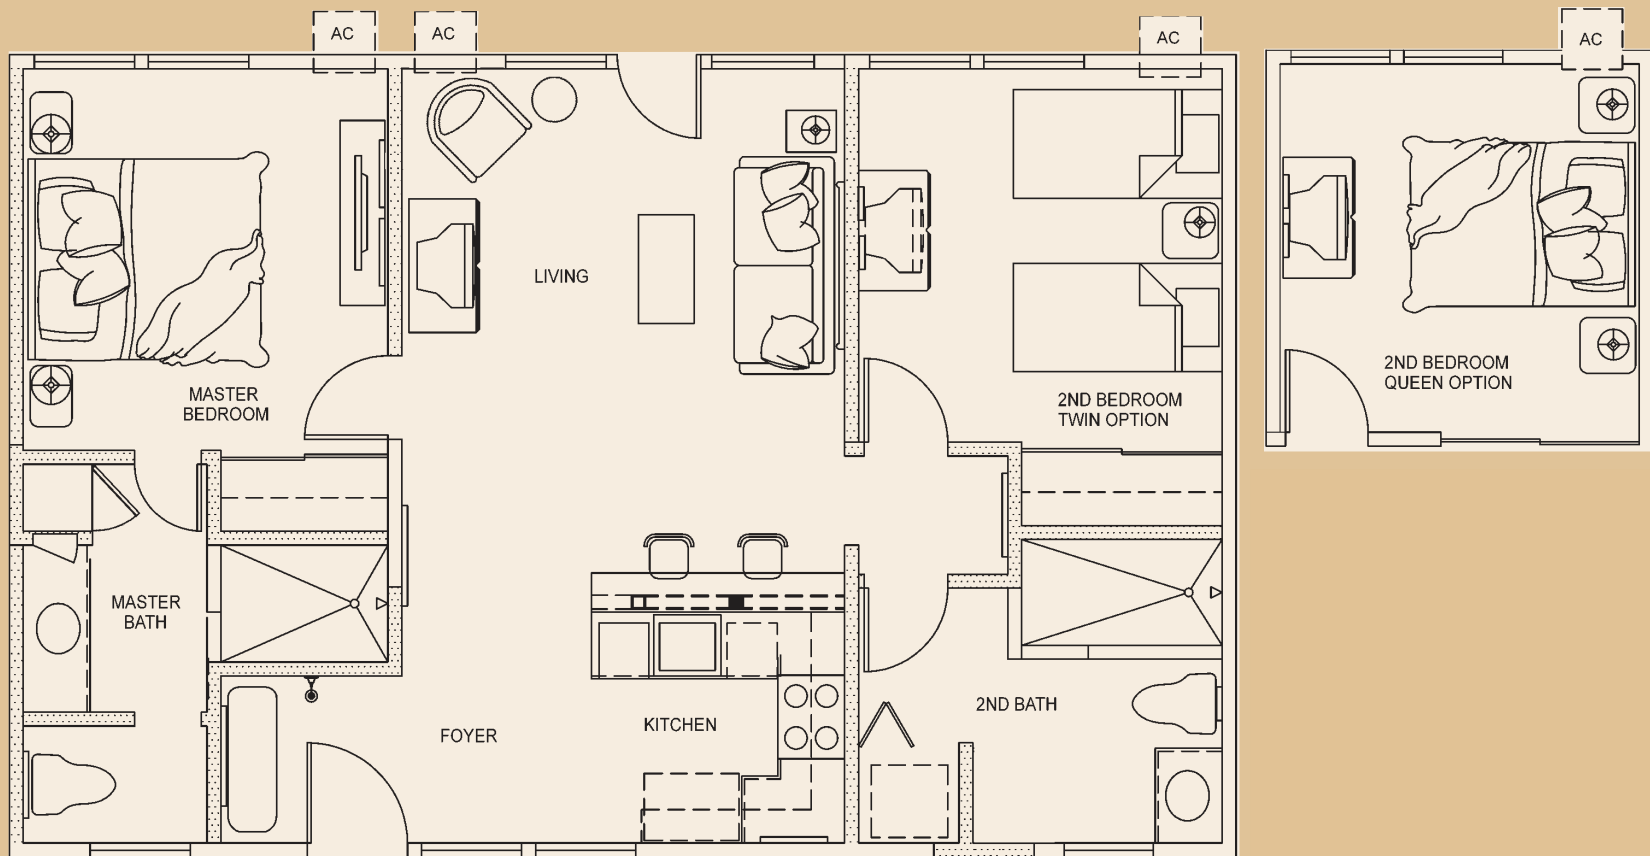

# aina-nalu

HIBISCUS MODEL 2B - 1ST FLOOR  
TWO BEDROOM TWO BATH

Approximate Net Square  
Footage: 832<sup>±</sup> sq ft.

The developer reserves the right to substitute any item within the furniture package to a comparable piece of furniture, television, soft goods, etc. Items may be substituted due to availability, shipping lead times, etc. Every effort will be made to keep this furniture list intact. March 2005.