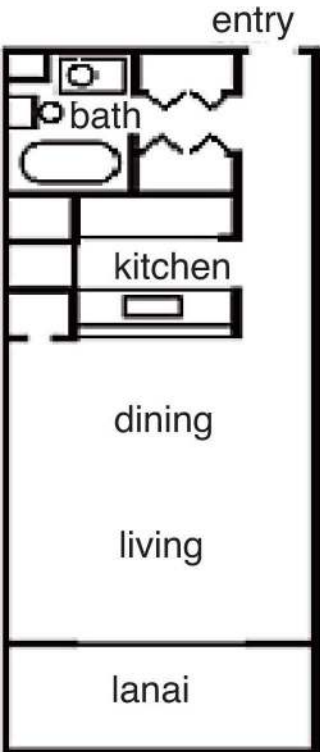

THE MAHANA

STUDIO
Total 520 sq. ft.
Floor Plan
A

1 BEDROOM, 1 BATH
Total 938 sq. ft.
Floor Plan
C & D

2 BEDROOM, 2 BATH
Total 1418 sq. ft.
Floor Plan
H & I

Square Footages are approximate. Ground floor units vary.