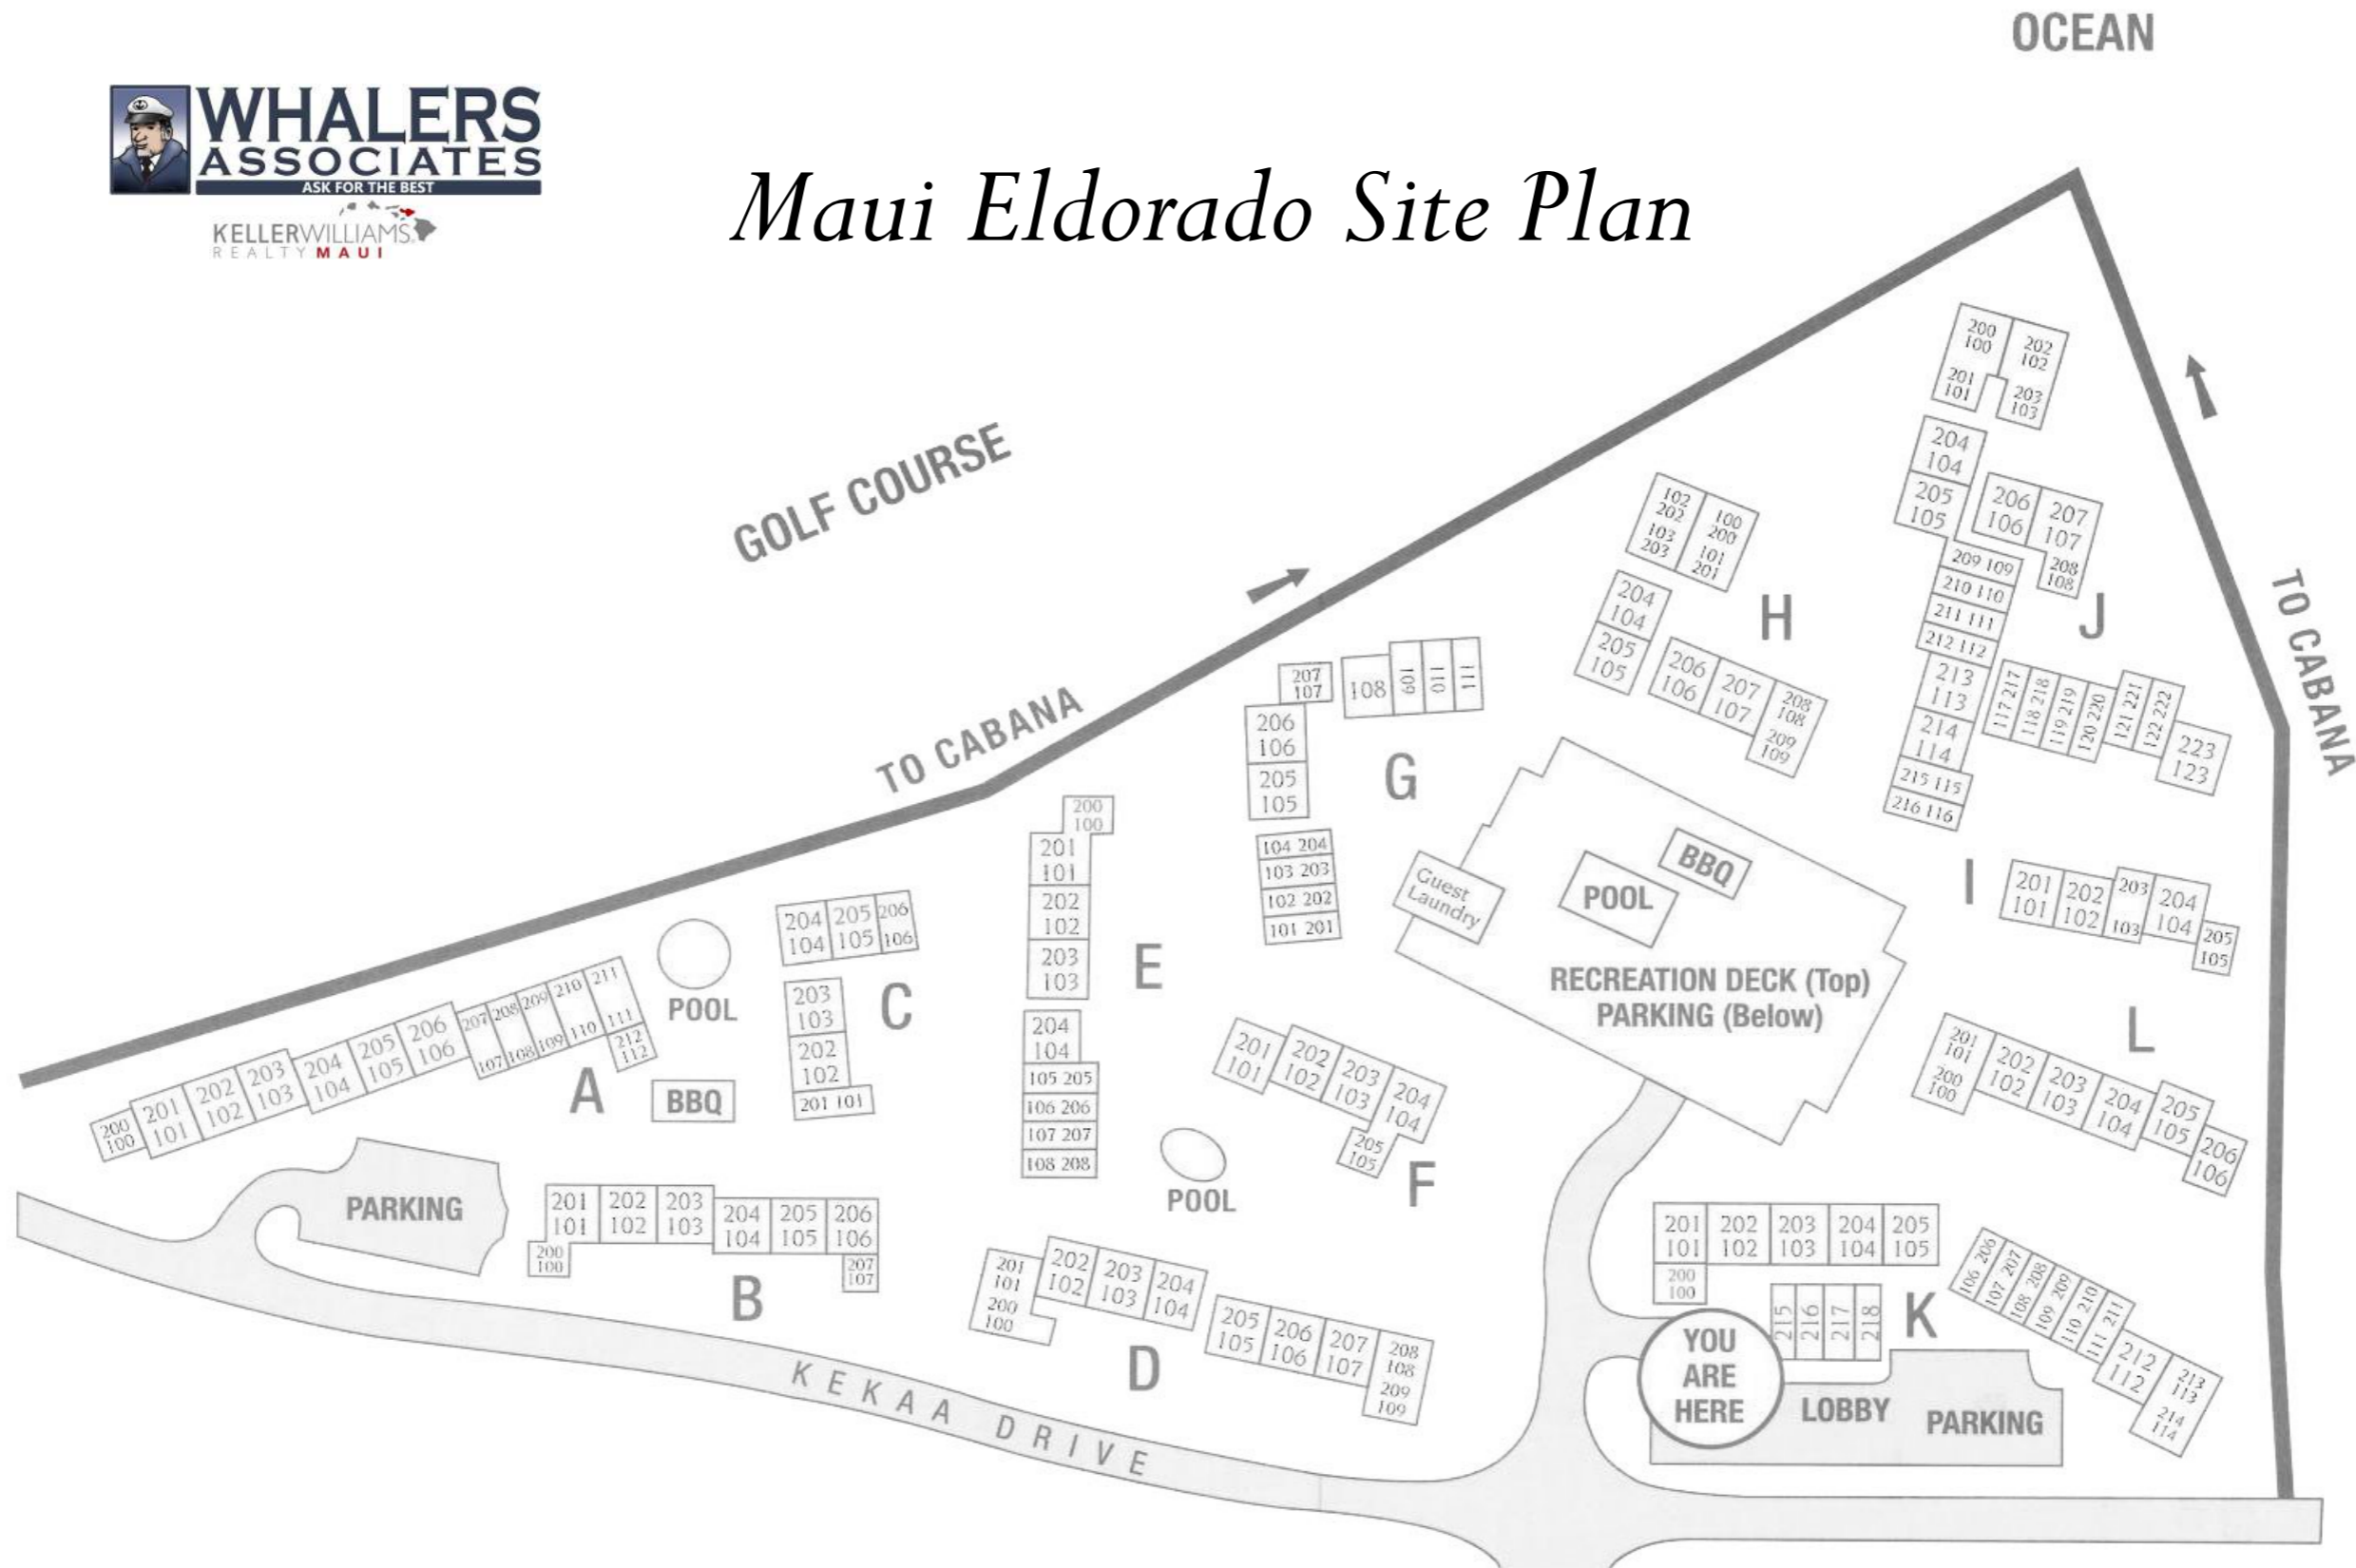

Maui Eldorado Site Plan

Whalers Associates Keller Williams Realty Maui 2435 Kaanapali Parkway, Suite A-3 Lahaina , Maui, HI 96761

Website www.MauiLuxuryRealEstateTeam.com