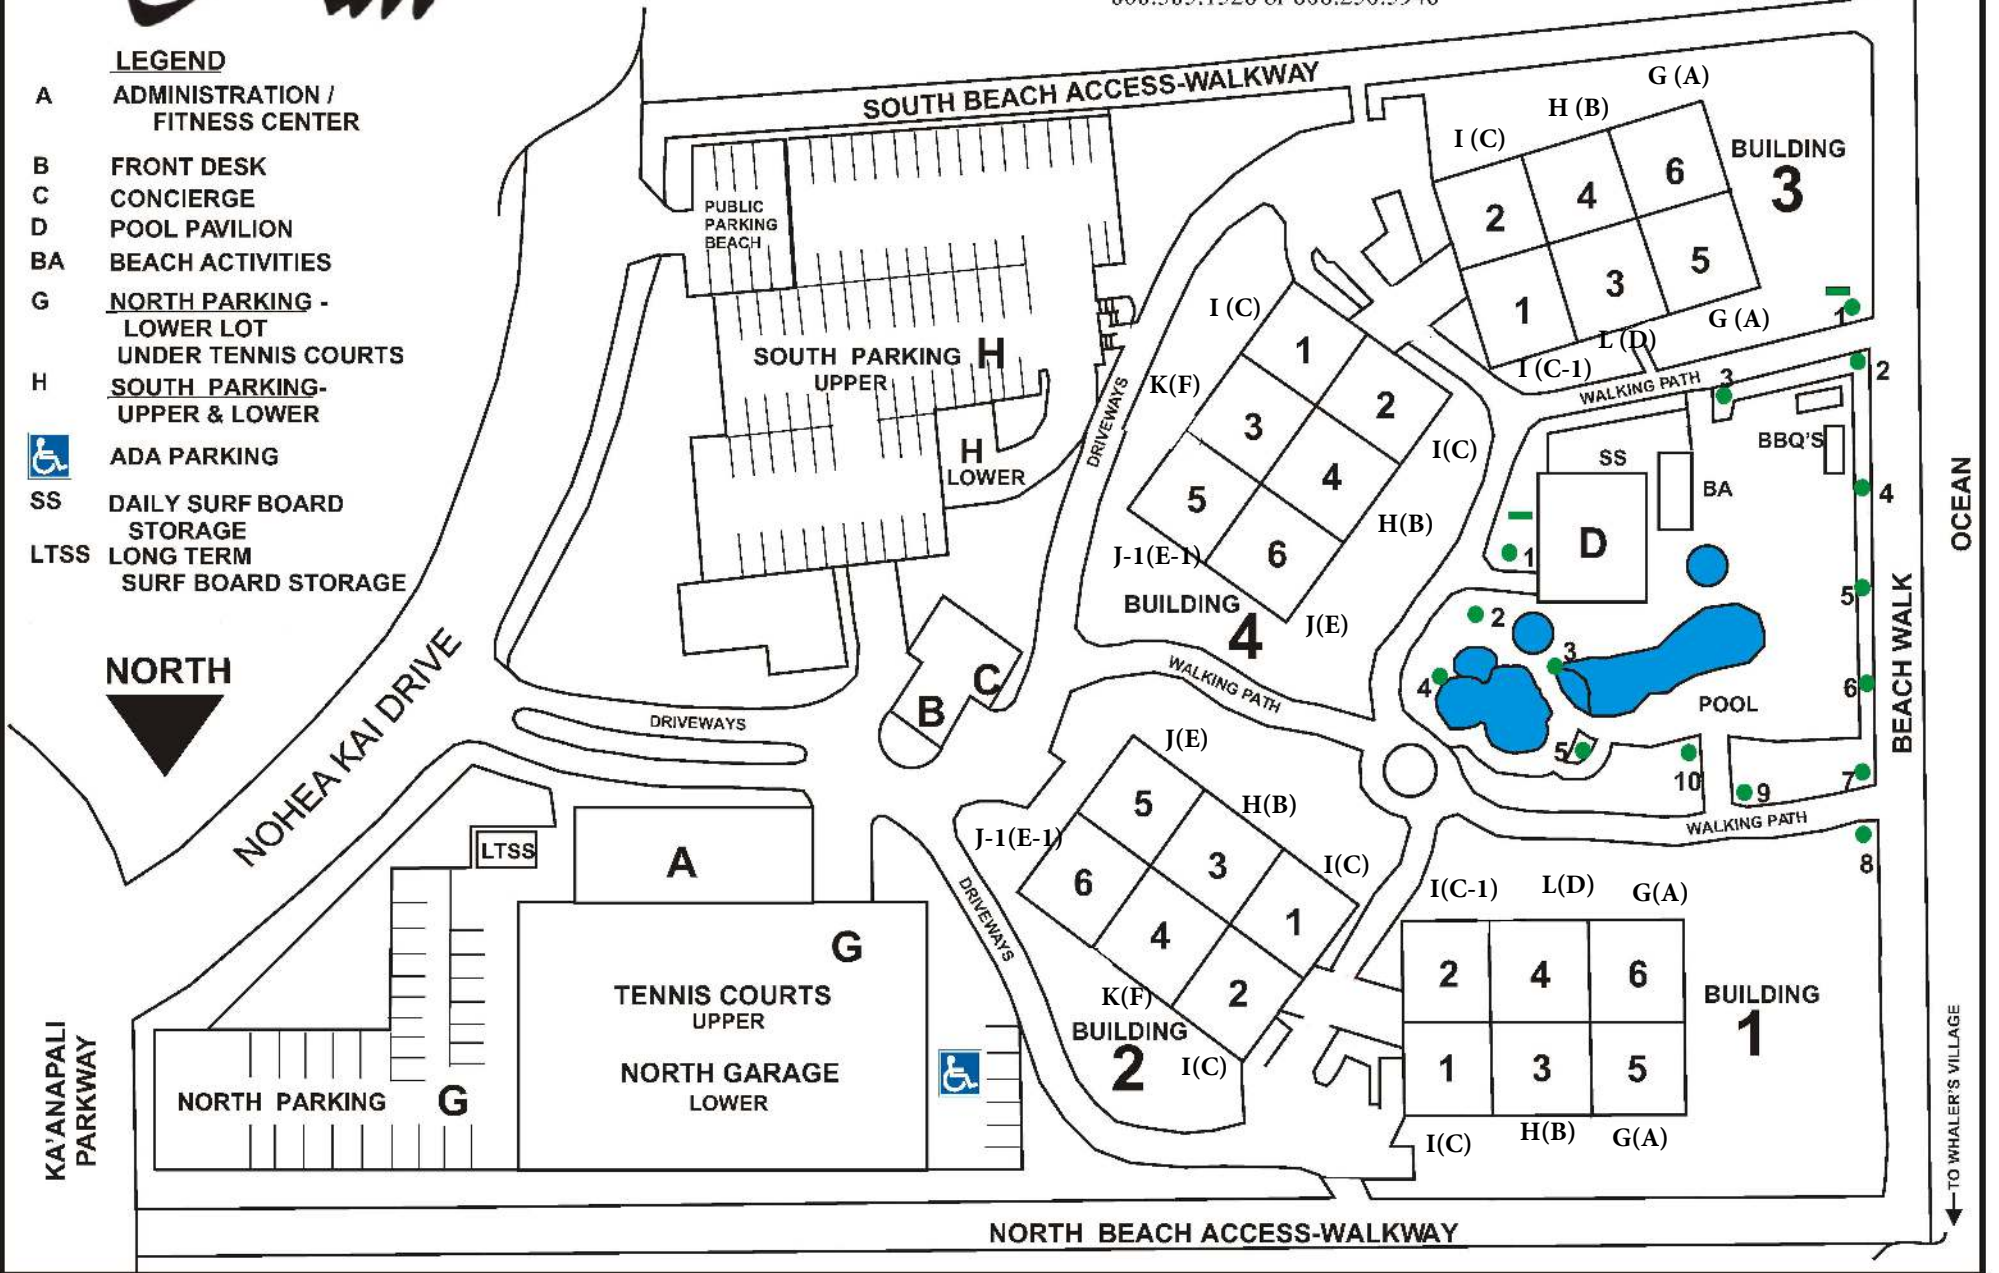

- LEGEND**
- A ADMINISTRATION / FITNESS CENTER
 - B FRONT DESK
 - C CONCIERGE
 - D POOL PAVILION
 - BA BEACH ACTIVITIES
 - G NORTH PARKING - LOWER LOT UNDER TENNIS COURTS
 - H SOUTH PARKING- UPPER & LOWER
 - ADA PARKING
 - SS DAILY SURF BOARD STORAGE
 - LTSS LONG TERM SURF BOARD STORAGE

NORTH

↑ TO HYATT

OCEAN

↓ TO WHALER'S VILLAGE

NORTH BEACH ACCESS-WALKWAY