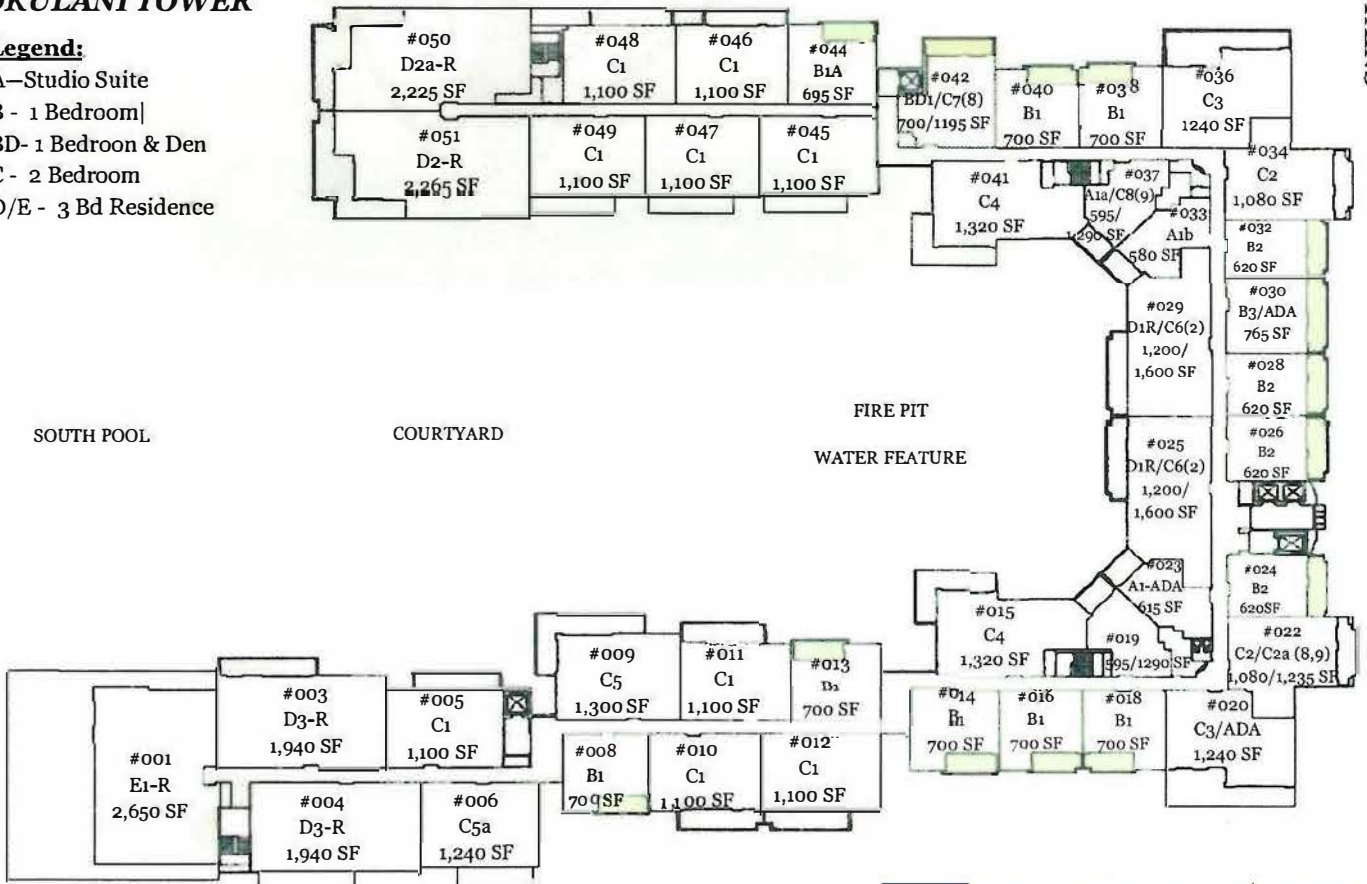

HONUA KAI RESORT AND SPA TO KAPALUA

130 Kai Malina Parkway Lahaina, HI 96761

KONEA TOWER

W. MAUI MOUNTAINS

HOKULANI TOWER

Legend:

- A—Studio Suite
- B - 1 Bedroom
- BD- 1 Bedroom & Den
- C - 2 Bedroom
- D/E - 3 Bd Residence