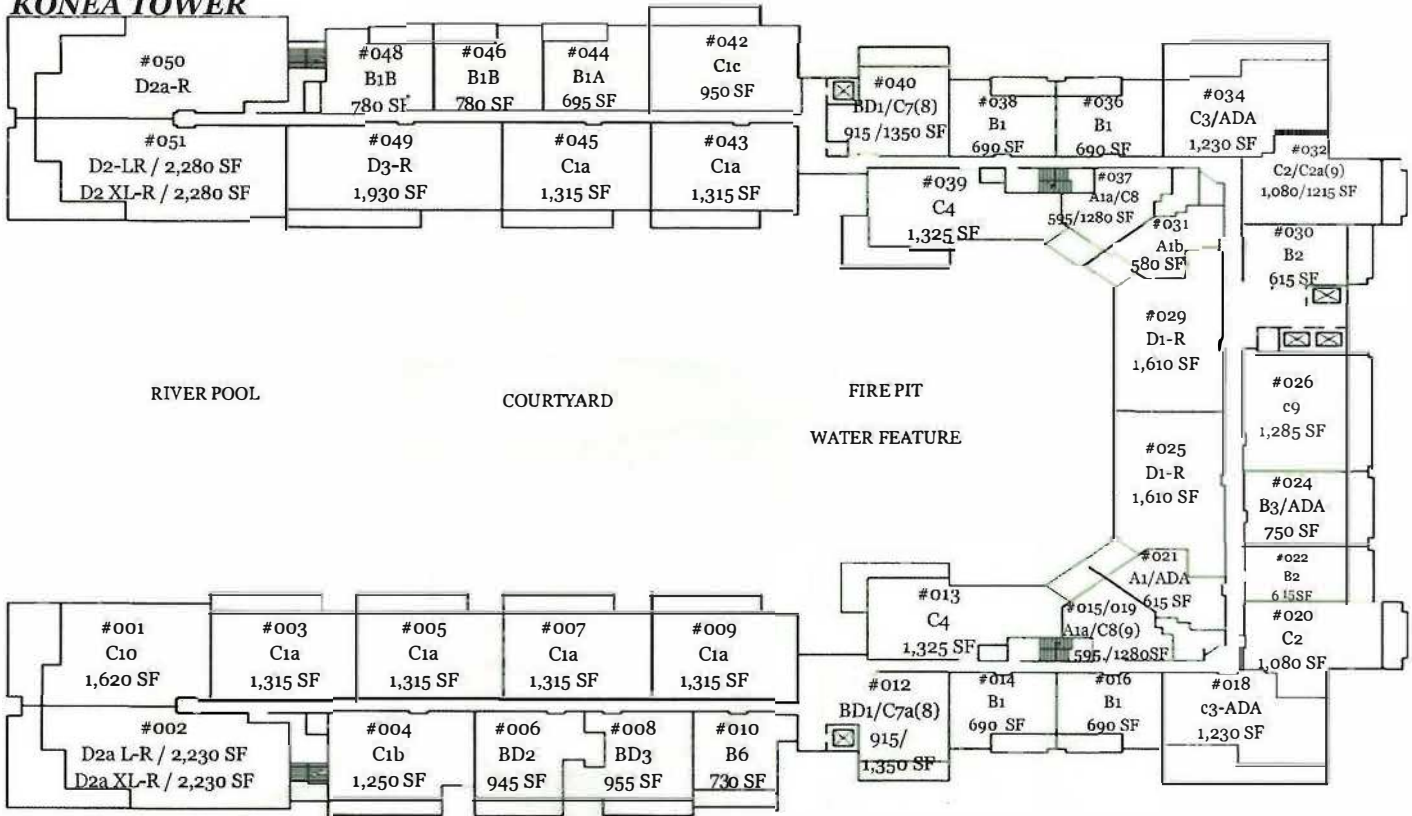

HONUA KAI RESORT AND SPA TO KAPALUA

130 Kai Malina Parkway Lahaina, HI 96761

KONEA TOWER

W. MAUI MOUNTAINS

HOKULANI TOWER

Legend:

- A—Studio Suite
- B - 1 Bedroom
- BD- 1 Bedroom & Den
- C - 2 Bedroom
- D/E - 3 Bd Residence