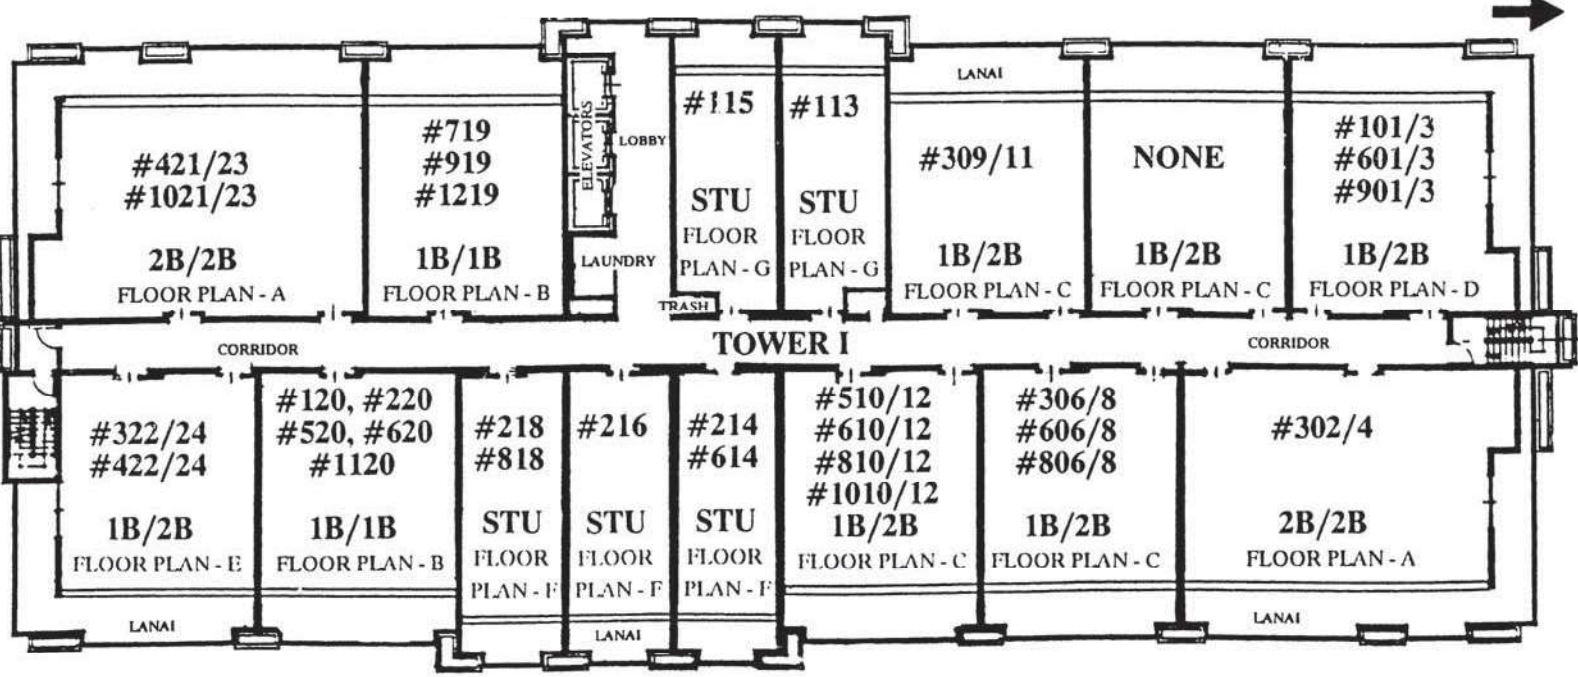

Kaanapali Beach Hotel/North