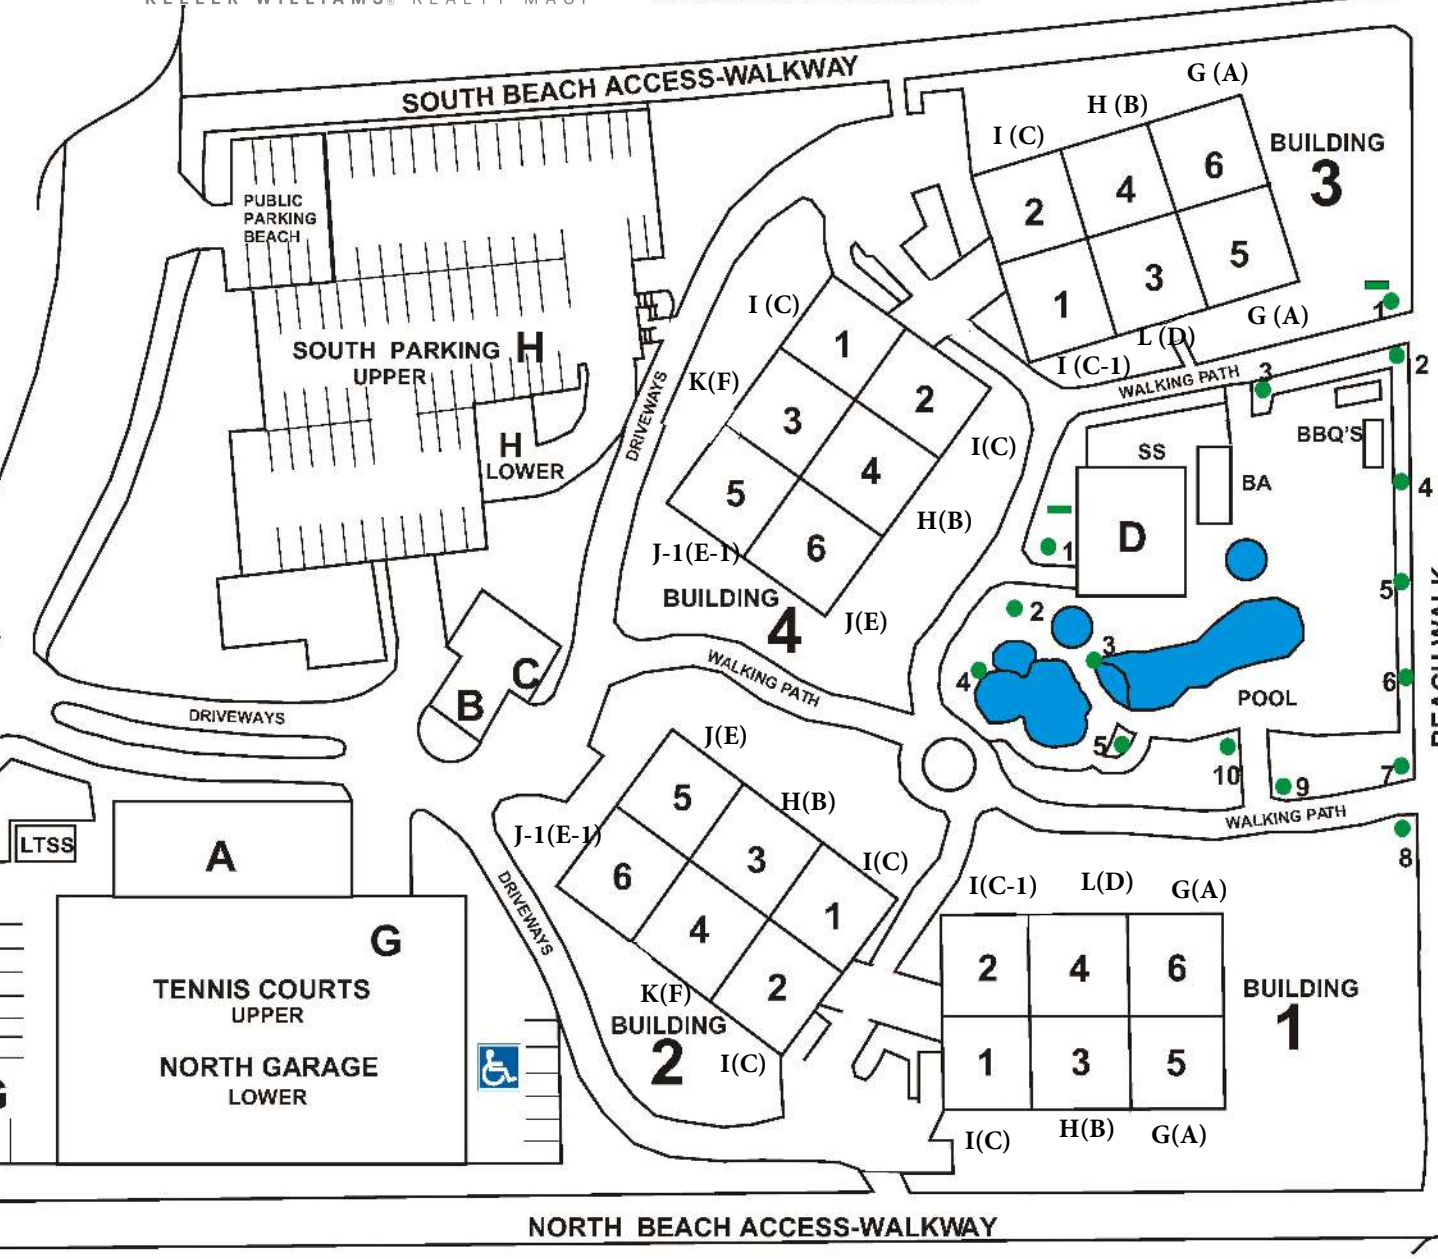

NORTH

NOHEA KAI DRIVE

KAANAPALI PARKWAY

↑ TO HWAY

OCEAN

BEACH WALK

↓ TO WHALER'S VILLAGE