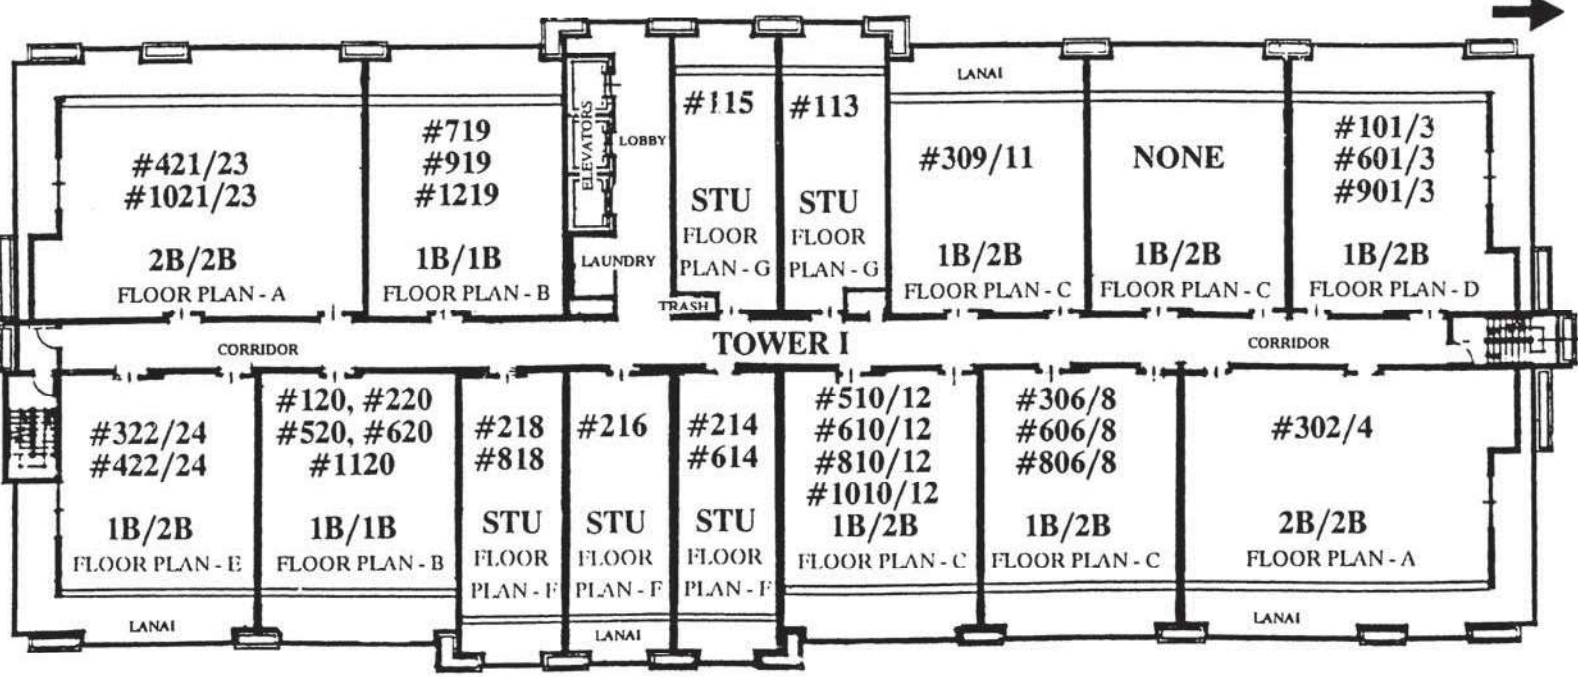

Kaanapali Beach Hotel/North