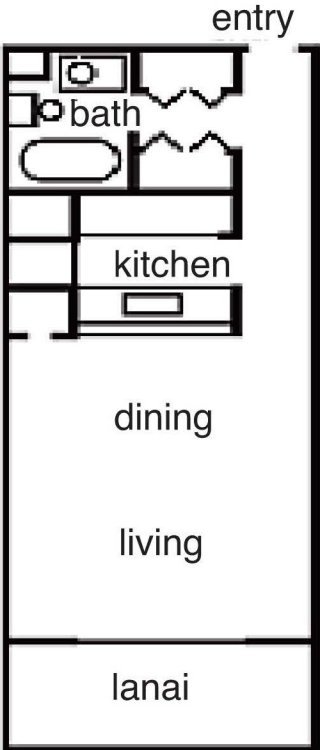

# THE MAHANA

STUDIO  
Total 520 sq. ft.  
Floor Plan  
A

1 BEDROOM, 1 BATH  
Total 938 sq. ft.  
Floor Plan  
C & D

2 BEDROOM, 2 BATH  
Total 1418 sq. ft.  
Floor Plan  
H & I

Square Footages are approximate. Ground floor units vary.