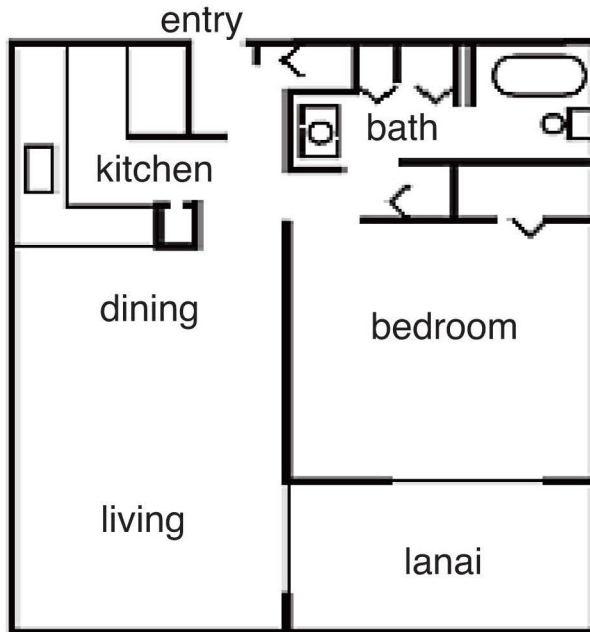

# THE MAHANA

STUDIO  
Total 520 sq. ft.  
Floor Plan  
A

1 BEDROOM, 1 BATH  
Total 938 sq. ft.  
Floor Plan  
C & D

2 BEDROOM, 2 BATH  
Total 1418 sq. ft.  
Floor Plan  
H & I

Square Footages are approximate. Ground floor units vary.