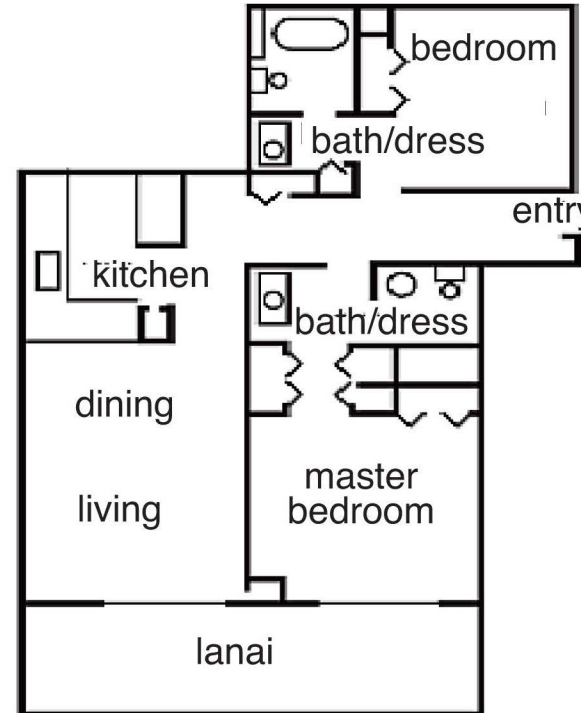

# THE MAHANA

STUDIO  
Total 520 sq. ft.  
Floor Plan  
A

1 BEDROOM, 1 BATH  
Total 938 sq. ft.  
Floor Plan  
C & D

2 BEDROOM, 2 BATH  
Total 1418 sq. ft.  
Floor Plan  
H & I

Square Footages are approximate. Ground floor units vary.