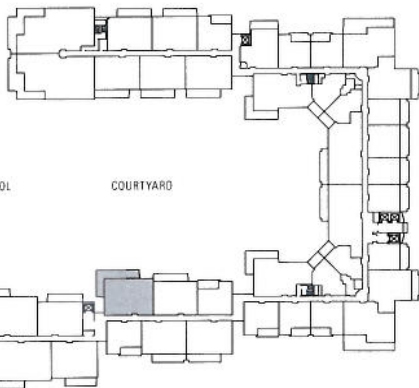

Subject to change. Developer reserves the right to make changes and modifications at any time without notice.

TWO BEDROOM Plan C4

1,320 sq. ft. Interior

340 sq. ft. Lanai

(1 of 14)

- Suites: 215, 241, 315, 341,
415, 441, 515, 541,
615, 641, 715, 741,
815, 841

Subject to change. Developer reserves the right to make changes and modifications at any time without notice.

TWO BEDROOM Plan C5

1,300 sq. ft. Interior

430 sq. ft. Lanai

(1 of 7)

Suites: 109, 209, 309, 409,
509, 609, 709

BEACH/OCEAN

SOUTH POOL

COURTYARD

MOUNTAIN
VIEW

Subject to change. Developer reserves the right to make changes and modifications at any time without notice.

HONUA KAI
HOKULANI ENCLAVE

TWO BEDROOM Plan C5a

1,240 sq. ft. Interior