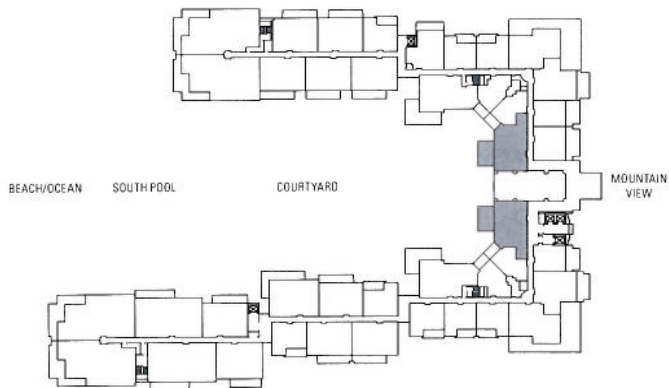

BEACH/OCEAN

SOUTH POOL

COURTYARD

MOUNTAIN
VIEW

Subject to change. Developer reserves the right to make changes and modifications at any time without notice.

HONUA KAI
HOKULANI ENCLAVE

TWO BEDROOM Plan C5a

1,240 sq. ft. Interior

210 sq. ft. Lanai

(1 of 6)

Suites: 106, 206, 306, 406, 506,
606

Subject to change. Developer reserves the right to make changes and modifications at any time without notice.

TWO BEDROOM Plan C6

1,200 sq. ft. Interior
330 sq. ft. Lanai
(1 of 2)
Suites: 225, 229