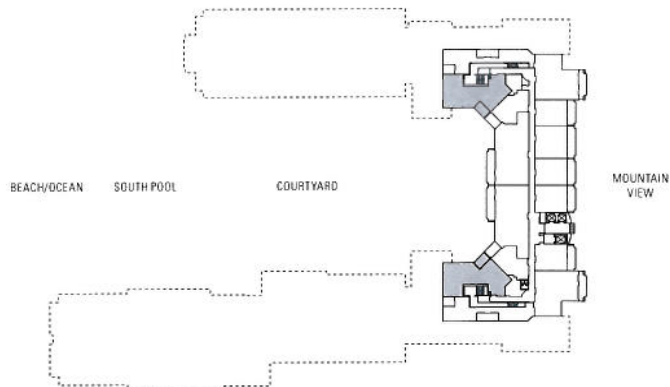

TWO BEDROOM Plan C8

1,290 sq. ft. Interior

115 sq. ft. Lanai

(1 of 2)

Suites: 919, 937

Subject to change. Developer reserves the right to make changes and modifications at any time without notice.