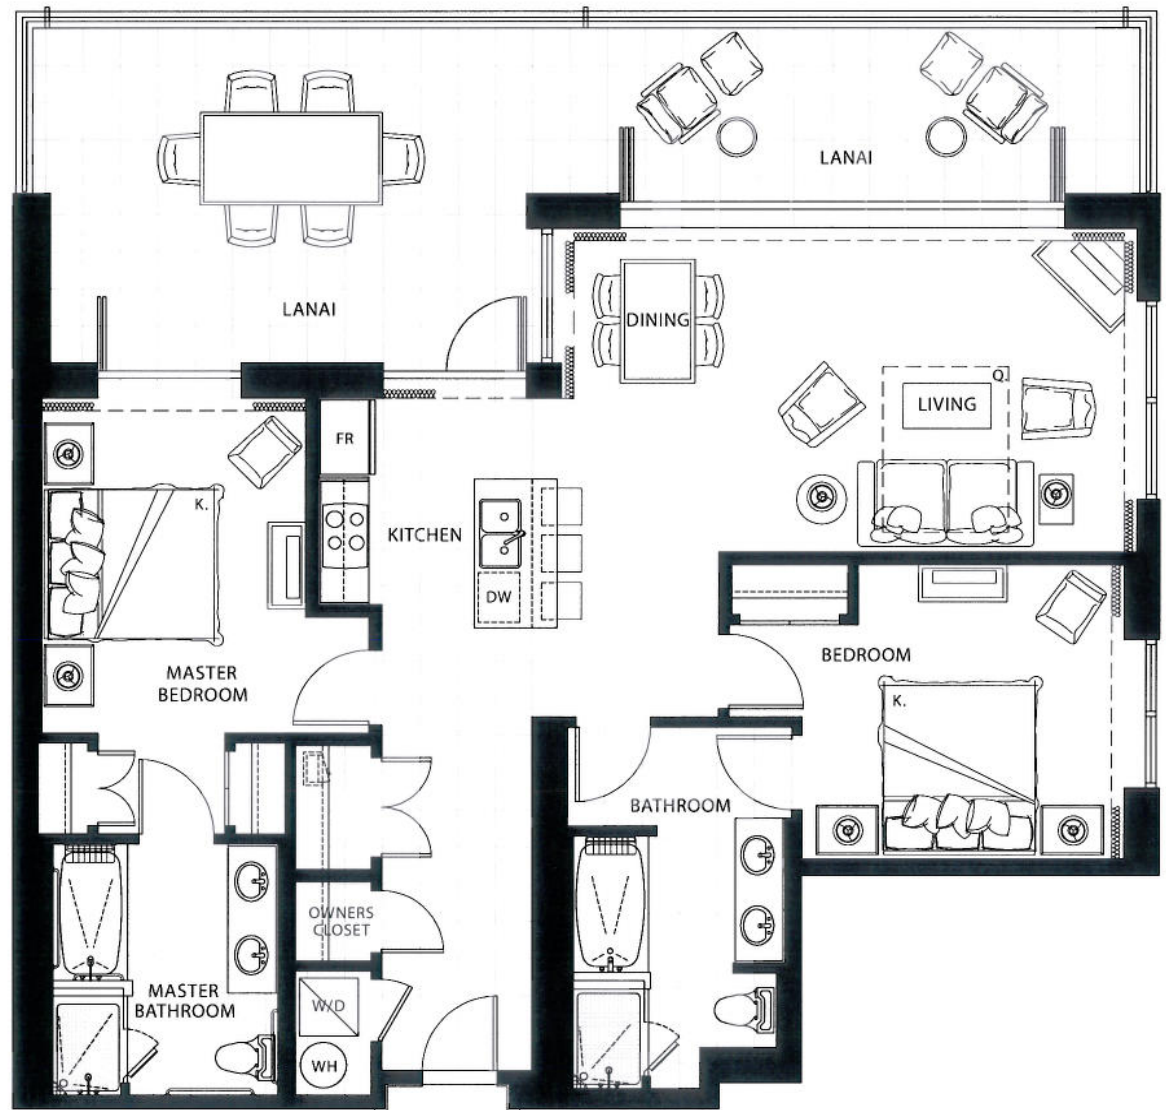

Subject to change. Developer reserves the right to make changes and modifications at any time without notice.

TWO BEDROOM Plan C2a

1,235 sq. ft. Interior

190 sq. ft. Lanai

(1 of 4)

Suites: 922, 934, 1022, 1034

Subject to change. Developer reserves the right to make changes and modifications at any time without notice.

**TWO BEDROOM
Plan C3-ADA**

1,240 sq. ft. Interior

505 sq. ft. Lanai

(1 of 4)

Suites: 320, 336, 420, 436

Subject to change. Developer reserves the right to make changes and modifications at any time without notice.

TWO BEDROOM Plan C3

1,240 sq. ft. Interior

505 sq. ft. Lanai

(1 of 10)

Suites: 220, 236, 520, 536, 620,
636, 720, 736, 820, 836

Subject to change. Developer reserves the right to make changes and modifications at any time without notice.

TWO BEDROOM Plan C4

1,320 sq. ft. Interior

340 sq. ft. Lanai

(1 of 14)

- Suites: 215, 241, 315, 341,
415, 441, 515, 541,
615, 641, 715, 741,
815, 841