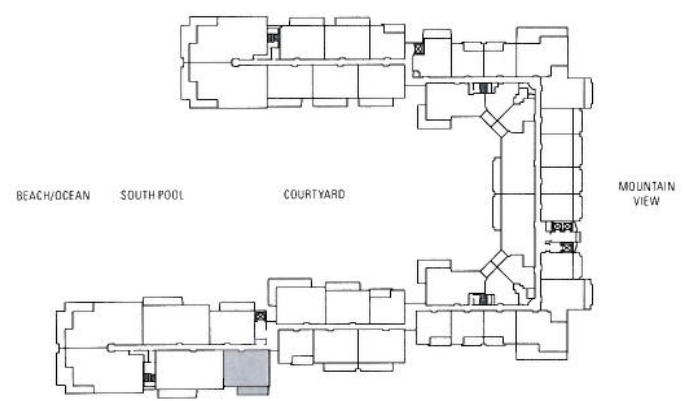

Subject to change. Developer reserves the right to make changes and modifications at any time without notice.

TWO BEDROOM Plan C5

1,300 sq. ft. Interior

430 sq. ft. Lanai

(1 of 7)

Suites: 109, 209, 309, 409,
509, 609, 709

BEACH/OCEAN

SOUTH POOL

COURTYARD

MOUNTAIN
VIEW

Subject to change. Developer reserves the right to make changes and modifications at any time without notice.

HONUA KAI
HOKULANI ENCLAVE

TWO BEDROOM Plan C5a

1,240 sq. ft. Interior

210 sq. ft. Lanai

(1 of 6)

Suites: 106, 206, 306, 406, 506,
606

Subject to change. Developer reserves the right to make changes and modifications at any time without notice.

TWO BEDROOM Plan C6

1,200 sq. ft. Interior
330 sq. ft. Lanai
(1 of 2)
Suites: 225, 229