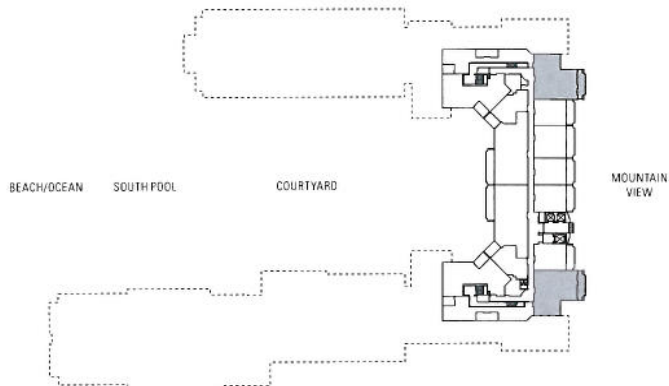

TWO BEDROOM Plan C1

1,100 sq. ft. Interior
235 sq. ft. Lanai
(1 of 62)

- Suites: 105, 110, 111, 112, 145,
146, 147, 148, 149, 205,
210, 211, 212, 245, 246,
247, 248, 249, 305, 310,
311, 312, 345, 346, 347,
348, 349, 405, 410, 411,
412, 445, 446, 447, 448,
449, 505, 510, 511, 512,
545, 546, 547, 548, 549,
605, 610, 611, 612, 645,
646, 647, 648, 649, 710,
711, 712, 745, 746, 747,
748, 749

Subject to change. Developer reserves the right to make changes and modifications at any time without notice.

TWO BEDROOM Plan C2a

1,235 sq. ft. Interior

190 sq. ft. Lanai

(1 of 4)

Suites: 922, 934, 1022, 1034

Subject to change. Developer reserves the right to make changes and modifications at any time without notice.

**TWO BEDROOM
Plan C3-ADA**

1,240 sq. ft. Interior

505 sq. ft. Lanai

(1 of 4)

Suites: 320, 336, 420, 436

Subject to change. Developer reserves the right to make changes and modifications at any time without notice.

TWO BEDROOM Plan C3

1,240 sq. ft. Interior

505 sq. ft. Lanai

(1 of 10)

Suites: 220, 236, 520, 536, 620,
636, 720, 736, 820, 836