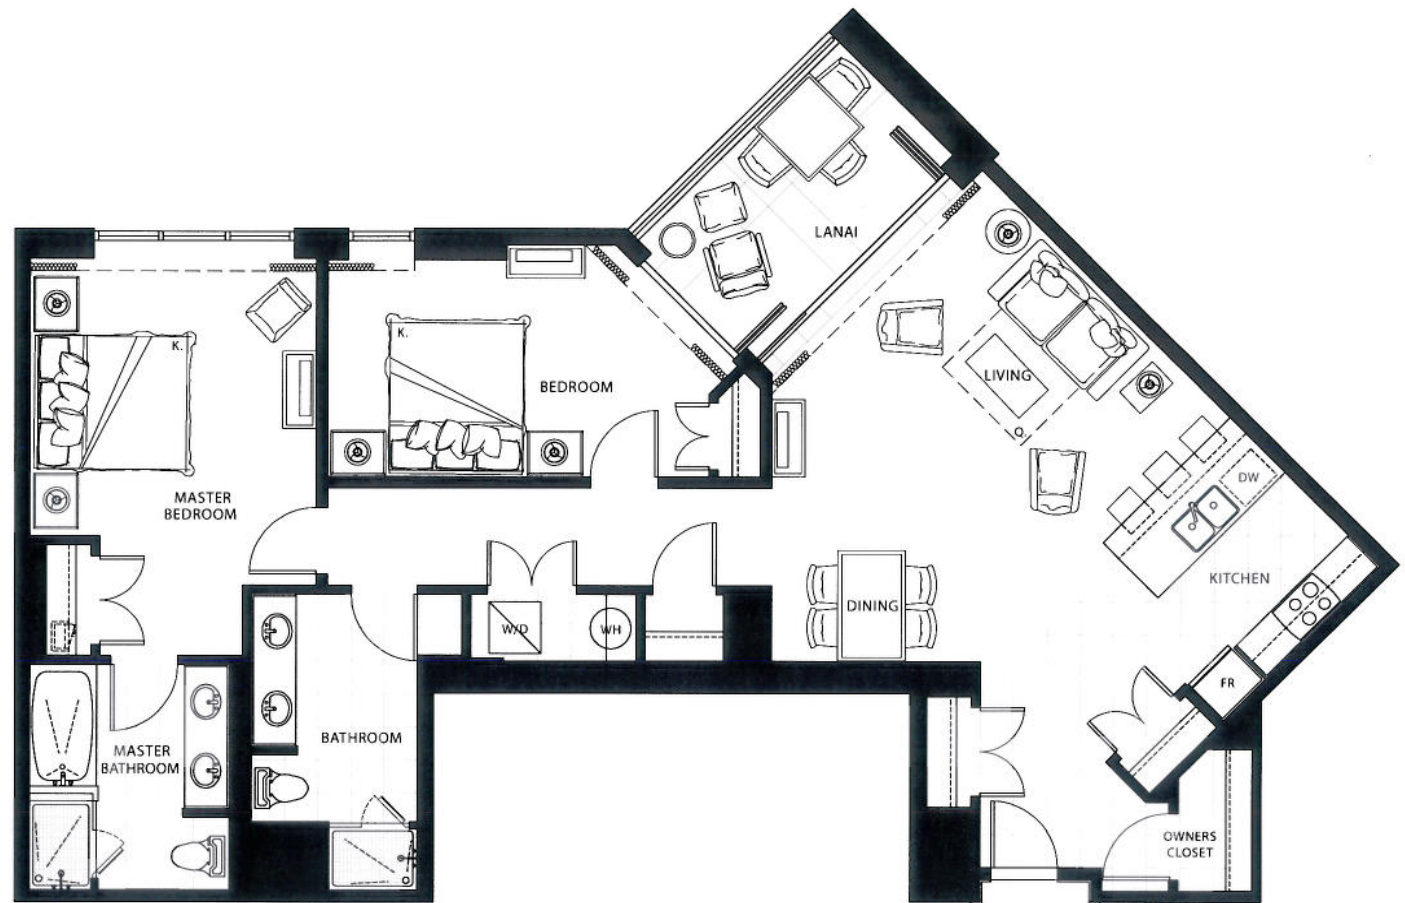

BEACH/OCEAN

SOUTH POOL

COURTYARD

MOUNTAIN
VIEW

Subject to change. Developer reserves the right to make changes and modifications at any time without notice.

HONUA KAI
HOKULANI ENCLAVE

TWO BEDROOM Plan C5a

1,240 sq. ft. Interior

210 sq. ft. Lanai

(1 of 6)

Suites: 106, 206, 306, 406, 506,
606

Subject to change. Developer reserves the right to make changes and modifications at any time without notice.

TWO BEDROOM Plan C6

1,200 sq. ft. Interior
330 sq. ft. Lanai
(1 of 2)
Suites: 225, 229

Subject to change. Developer reserves the right to make changes and modifications at any time without notice.

TWO BEDROOM
Plan C7

1,195 sq. ft. Interior
195 sq. ft. Lanai
(1 of 1)
Suites: 842

Subject to change. Developer reserves the right to make changes and modifications at any time without notice.

TWO BEDROOM Plan C8

1,290 sq. ft. Interior

115 sq. ft. Lanai

(1 of 2)

Suites: 919, 937

Subject to change. Developer reserves the right to make changes and modifications at any time without notice.