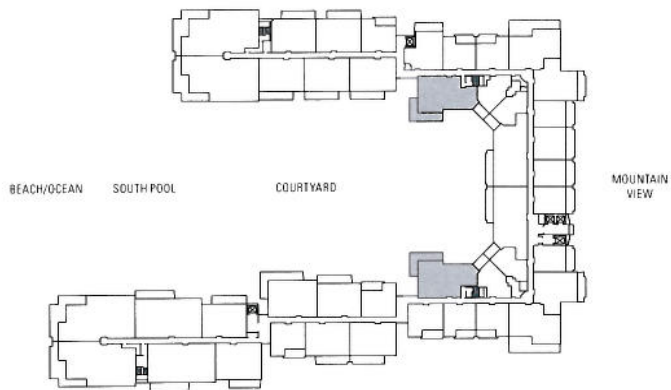

Subject to change. Developer reserves the right to make changes and modifications at any time without notice.

TWO BEDROOM Plan C3

1,240 sq. ft. Interior

505 sq. ft. Lanai

(1 of 10)

Suites: 220, 236, 520, 536, 620,
636, 720, 736, 820, 836

Subject to change. Developer reserves the right to make changes and modifications at any time without notice.

TWO BEDROOM Plan C4

1,320 sq. ft. Interior

340 sq. ft. Lanai

(1 of 14)

- Suites: 215, 241, 315, 341,
415, 441, 515, 541,
615, 641, 715, 741,
815, 841

Subject to change. Developer reserves the right to make changes and modifications at any time without notice.

TWO BEDROOM Plan C5

1,300 sq. ft. Interior

430 sq. ft. Lanai

(1 of 7)

Suites: 109, 209, 309, 409,
509, 609, 709

BEACH/OCEAN

SOUTH POOL

COURTYARD

MOUNTAIN
VIEW

Subject to change. Developer reserves the right to make changes and modifications at any time without notice.

HONUA KAI
HOKULANI ENCLAVE

TWO BEDROOM Plan C5a

1,240 sq. ft. Interior