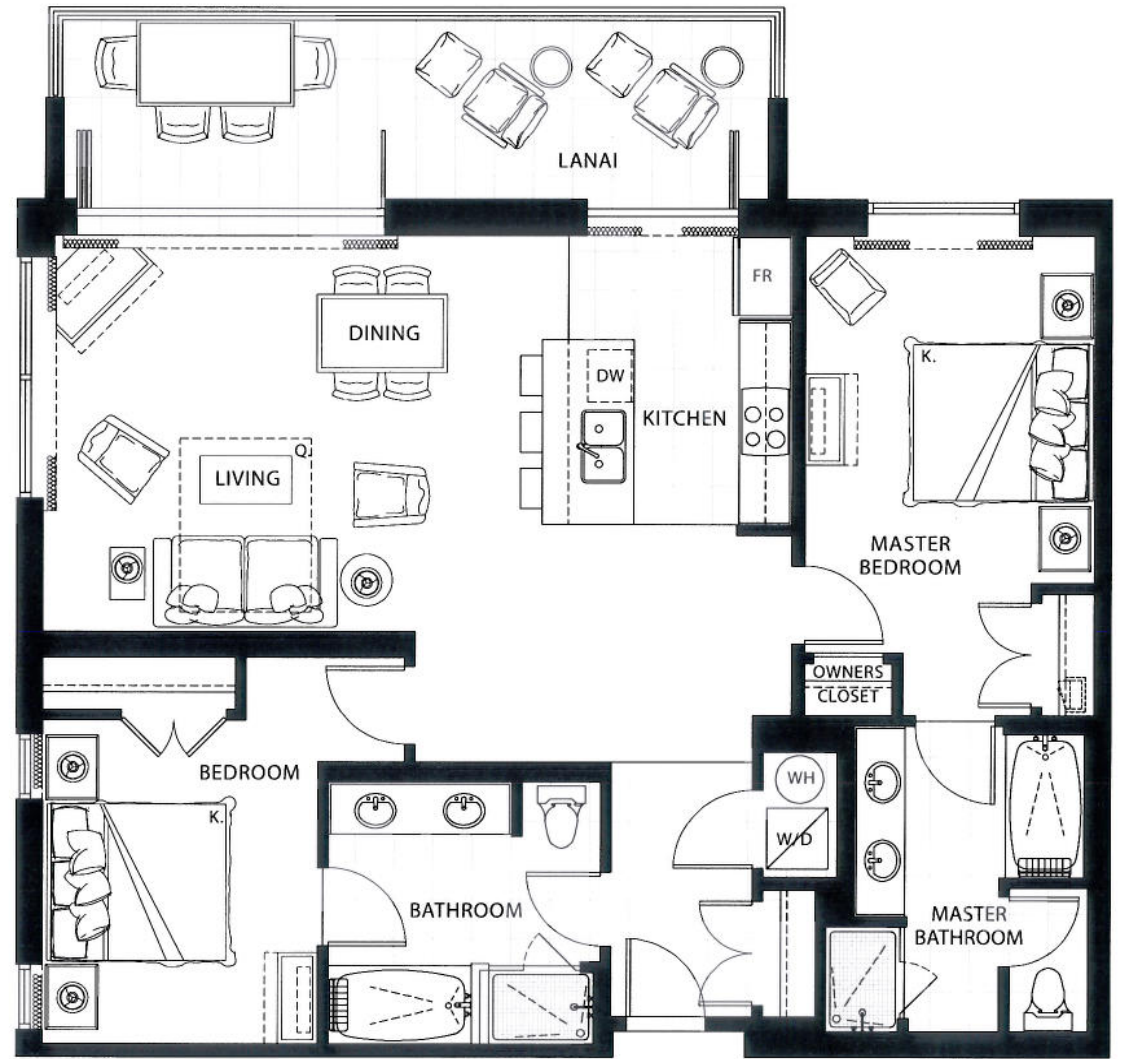

Subject to change. Developer reserves the right to make changes and modifications at any time without notice.

TWO BEDROOM Plan C5

1,300 sq. ft. Interior

430 sq. ft. Lanai

(1 of 7)

Suites: 109, 209, 309, 409,
509, 609, 709

BEACH/OCEAN

SOUTH POOL

COURTYARD

MOUNTAIN
VIEW

Subject to change. Developer reserves the right to make changes and modifications at any time without notice.

HONUA KAI
HOKULANI ENCLAVE

TWO BEDROOM Plan C5a

1,240 sq. ft. Interior

210 sq. ft. Lanai

(1 of 6)

Suites: 106, 206, 306, 406, 506,
606

Subject to change. Developer reserves the right to make changes and modifications at any time without notice.

TWO BEDROOM Plan C6

1,200 sq. ft. Interior
330 sq. ft. Lanai
(1 of 2)
Suites: 225, 229

Subject to change. Developer reserves the right to make changes and modifications at any time without notice.

TWO BEDROOM
Plan C7

1,195 sq. ft. Interior
195 sq. ft. Lanai
(1 of 1)
Suites: 842

Subject to change. Developer reserves the right to make changes and modifications at any time without notice.