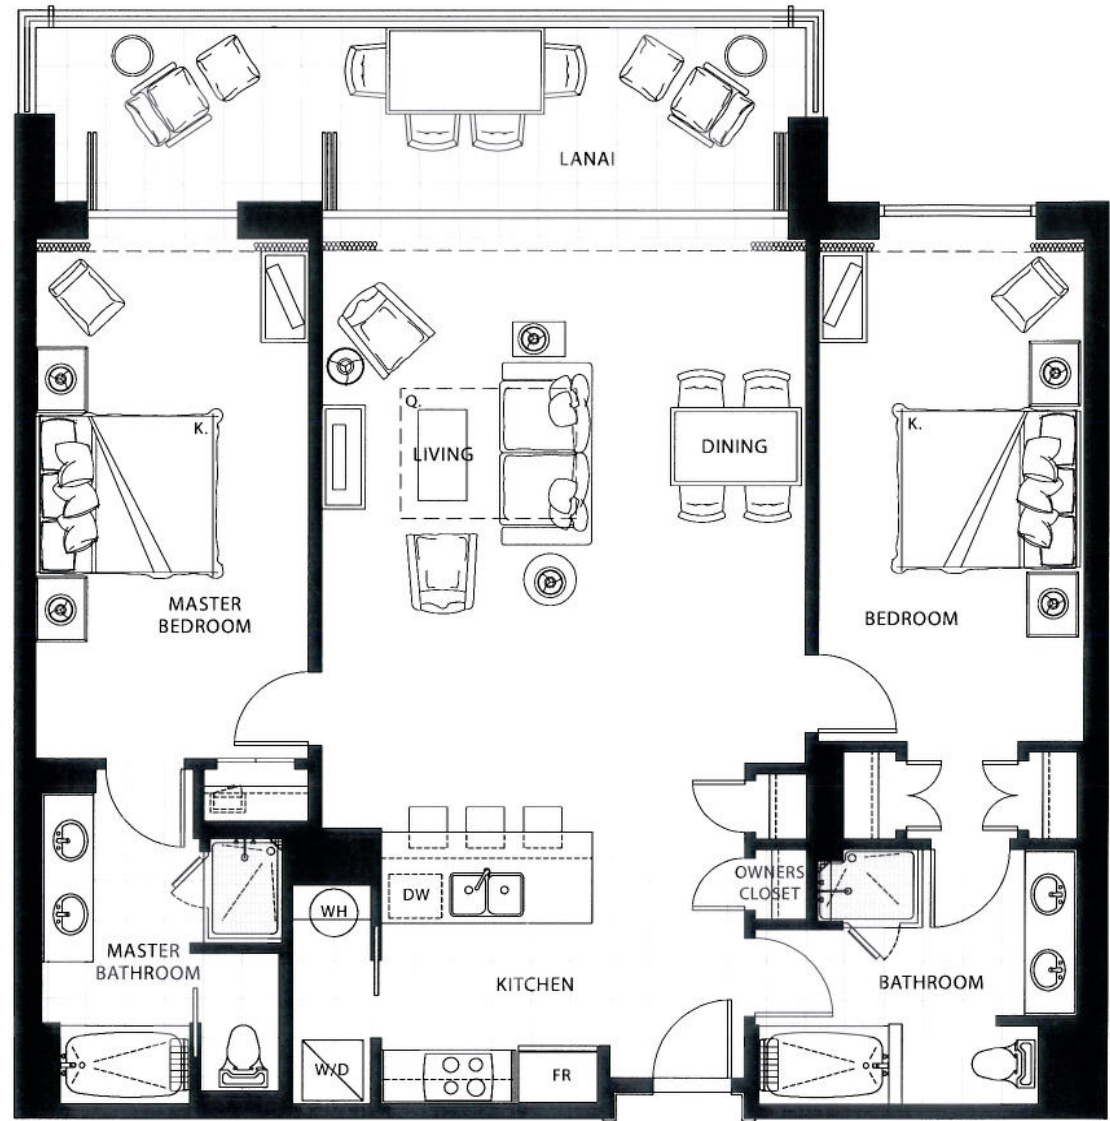

TWO BEDROOM Plan C1

1,100 sq. ft. Interior
235 sq. ft. Lanai
(1 of 62)

- Suites: 105, 110, 111, 112, 145,
146, 147, 148, 149, 205,
210, 211, 212, 245, 246,
247, 248, 249, 305, 310,
311, 312, 345, 346, 347,
348, 349, 405, 410, 411,
412, 445, 446, 447, 448,
449, 505, 510, 511, 512,
545, 546, 547, 548, 549,
605, 610, 611, 612, 645,
646, 647, 648, 649, 710,
711, 712, 745, 746, 747,
748, 749

Subject to change. Developer reserves the right to make changes and modifications at any time without notice.

TWO BEDROOM Plan C2

1,080 sq. ft. Interior

190 sq. ft. Lanai

(1 of 14)

Suites: 222, 234, 322, 334, 422,
434, 522, 534, 622, 634,
722, 734, 822, 834

Subject to change. Developer reserves the right to make changes and modifications at any time without notice.

TWO BEDROOM Plan C2a

1,235 sq. ft. Interior

190 sq. ft. Lanai

(1 of 4)

Suites: 922, 934, 1022, 1034

Subject to change. Developer reserves the right to make changes and modifications at any time without notice.

**TWO BEDROOM
Plan C3-ADA**

1,240 sq. ft. Interior

505 sq. ft. Lanai

(1 of 4)

Suites: 320, 336, 420, 436