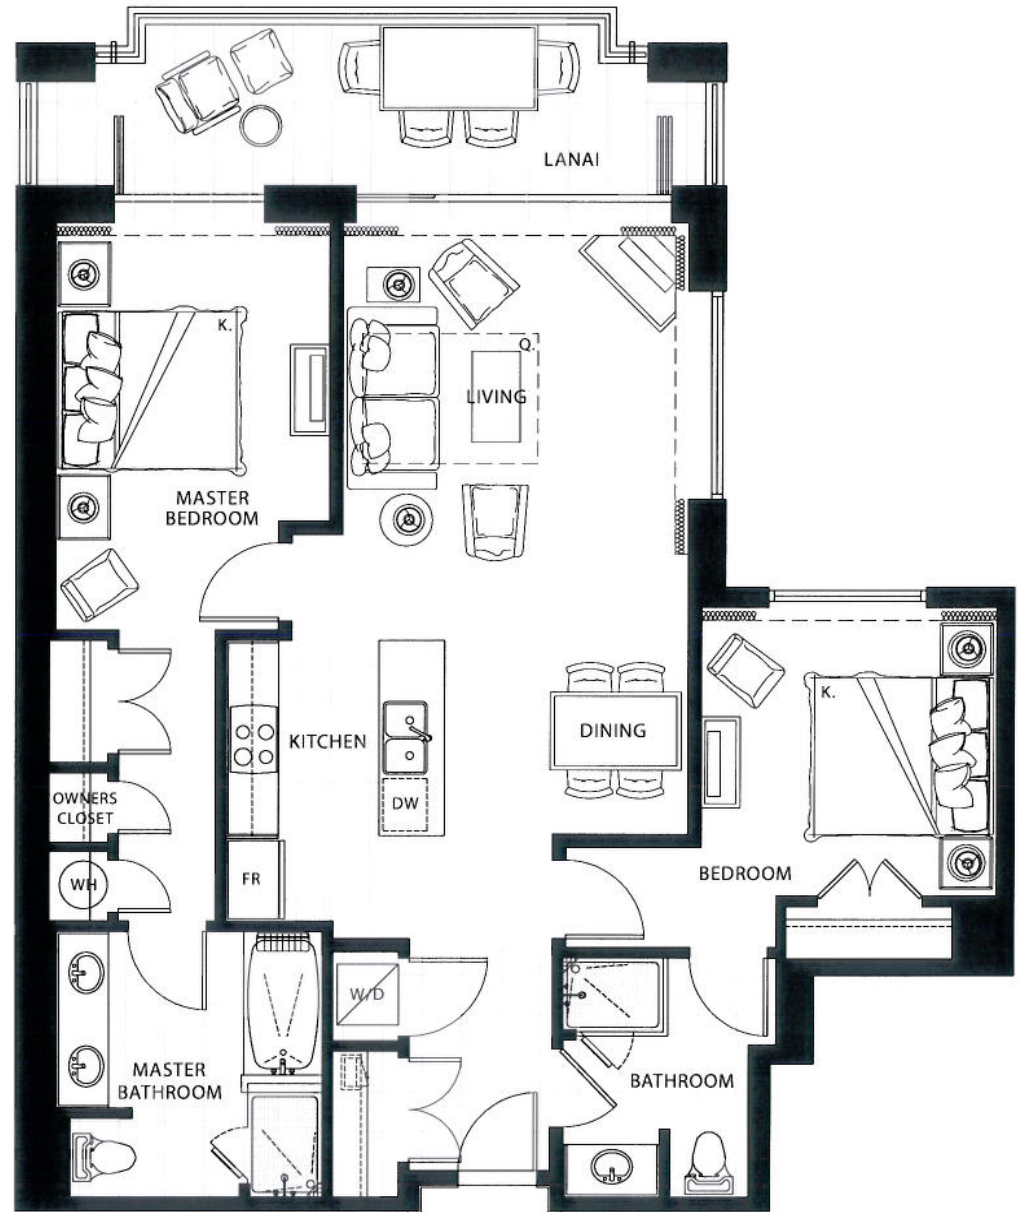

TWO BEDROOM Plan C1

1,100 sq. ft. Interior
235 sq. ft. Lanai
(1 of 62)

- Suites: 105, 110, 111, 112, 145,
146, 147, 148, 149, 205,
210, 211, 212, 245, 246,
247, 248, 249, 305, 310,
311, 312, 345, 346, 347,
348, 349, 405, 410, 411,
412, 445, 446, 447, 448,
449, 505, 510, 511, 512,
545, 546, 547, 548, 549,
605, 610, 611, 612, 645,
646, 647, 648, 649, 710,
711, 712, 745, 746, 747,
748, 749

Subject to change. Developer reserves the right to make changes and modifications at any time without notice.

TWO BEDROOM Plan C2

1,080 sq. ft. Interior

190 sq. ft. Lanai

(1 of 14)

Suites: 222, 234, 322, 334, 422,
434, 522, 534, 622, 634,
722, 734, 822, 834

Subject to change. Developer reserves the right to make changes and modifications at any time without notice.

TWO BEDROOM Plan C2a

1,235 sq. ft. Interior

190 sq. ft. Lanai

(1 of 4)

Suites: 922, 934, 1022, 1034

Subject to change. Developer reserves the right to make changes and modifications at any time without notice.

**TWO BEDROOM
Plan C3-ADA**

1,240 sq. ft. Interior

505 sq. ft. Lanai

(1 of 4)

Suites: 320, 336, 420, 436