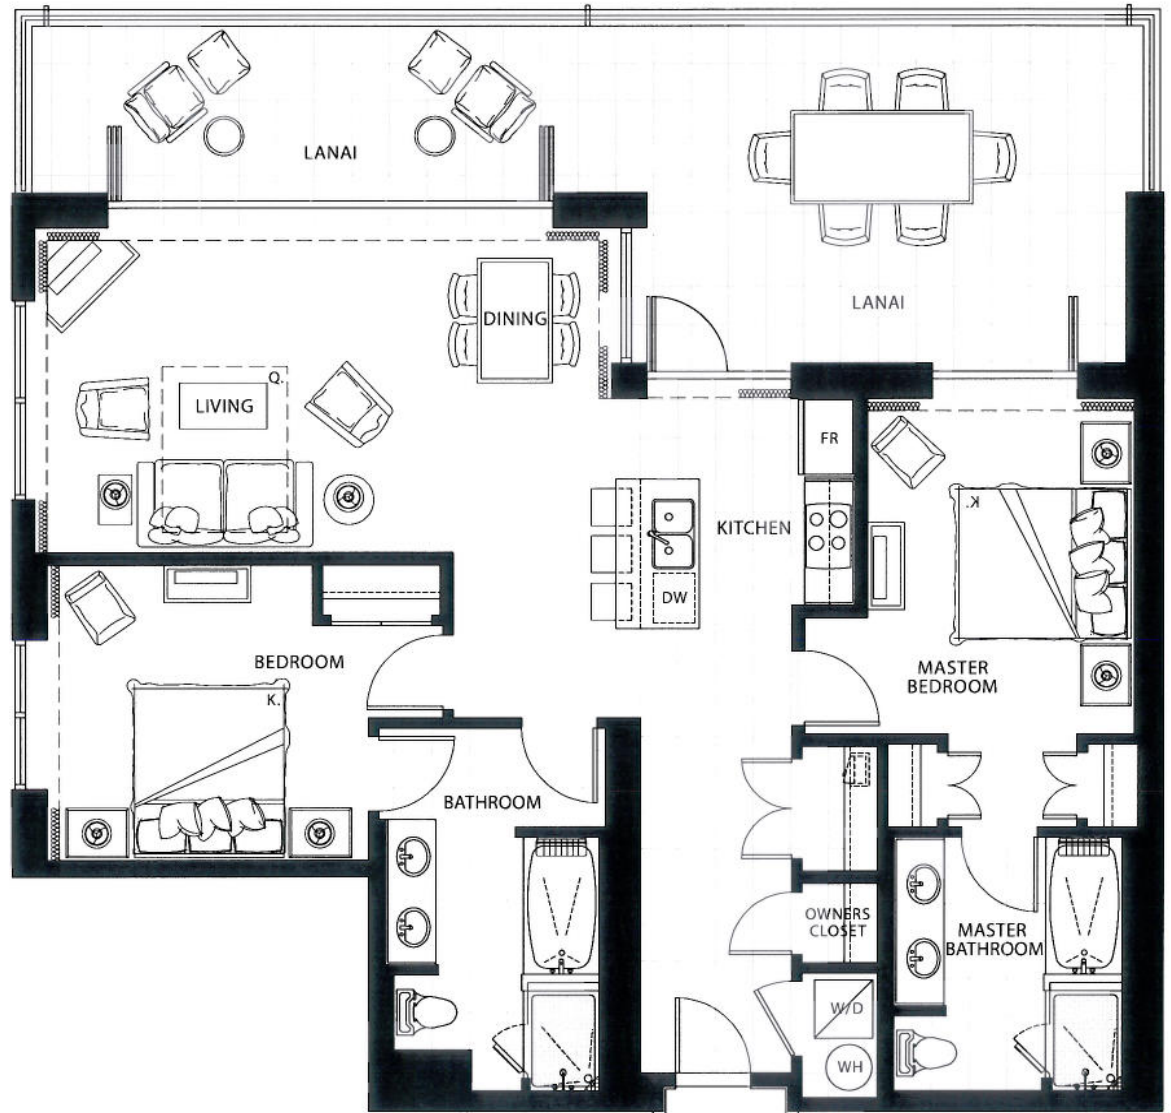

Subject to change. Developer reserves the right to make changes and modifications at any time without notice.

TWO BEDROOM Plan C3

1,240 sq. ft. Interior

505 sq. ft. Lanai

(1 of 10)

Suites: 220, 236, 520, 536, 620,
636, 720, 736, 820, 836

Subject to change. Developer reserves the right to make changes and modifications at any time without notice.

TWO BEDROOM Plan C4

1,320 sq. ft. Interior

340 sq. ft. Lanai

(1 of 14)

- Suites: 215, 241, 315, 341,
415, 441, 515, 541,
615, 641, 715, 741,
815, 841

Subject to change. Developer reserves the right to make changes and modifications at any time without notice.

TWO BEDROOM Plan C5

1,300 sq. ft. Interior

430 sq. ft. Lanai

(1 of 7)

Suites: 109, 209, 309, 409,
509, 609, 709

BEACH/OCEAN

SOUTH POOL

COURTYARD

MOUNTAIN
VIEW

Subject to change. Developer reserves the right to make changes and modifications at any time without notice.

HONUA KAI
HOKULANI ENCLAVE

TWO BEDROOM Plan C5a

1,240 sq. ft. Interior