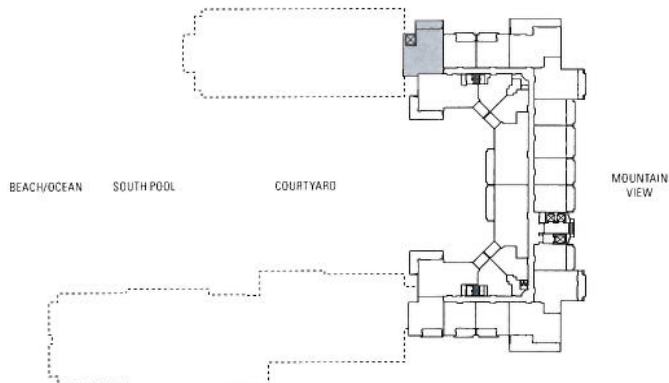

TWO BEDROOM
Plan C7

1,195 sq. ft. Interior
195 sq. ft. Lanai
(1 of 1)
Suites: 842

Subject to change. Developer reserves the right to make changes and modifications at any time without notice.