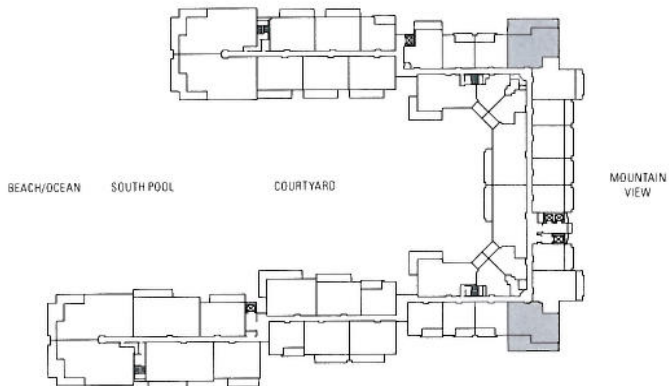

Subject to change. Developer reserves the right to make changes and modifications at any time without notice.

**TWO BEDROOM
Plan C3-ADA**

1,240 sq. ft. Interior

505 sq. ft. Lanai

(1 of 4)

Suites: 320, 336, 420, 436

Subject to change. Developer reserves the right to make changes and modifications at any time without notice.

TWO BEDROOM Plan C3

1,240 sq. ft. Interior

505 sq. ft. Lanai

(1 of 10)

Suites: 220, 236, 520, 536, 620,
636, 720, 736, 820, 836

Subject to change. Developer reserves the right to make changes and modifications at any time without notice.

TWO BEDROOM Plan C4

1,320 sq. ft. Interior

340 sq. ft. Lanai

(1 of 14)

- Suites: 215, 241, 315, 341,
415, 441, 515, 541,
615, 641, 715, 741,
815, 841

Subject to change. Developer reserves the right to make changes and modifications at any time without notice.

TWO BEDROOM Plan C5

1,300 sq. ft. Interior

430 sq. ft. Lanai

(1 of 7)

Suites: 109, 209, 309, 409,
509, 609, 709