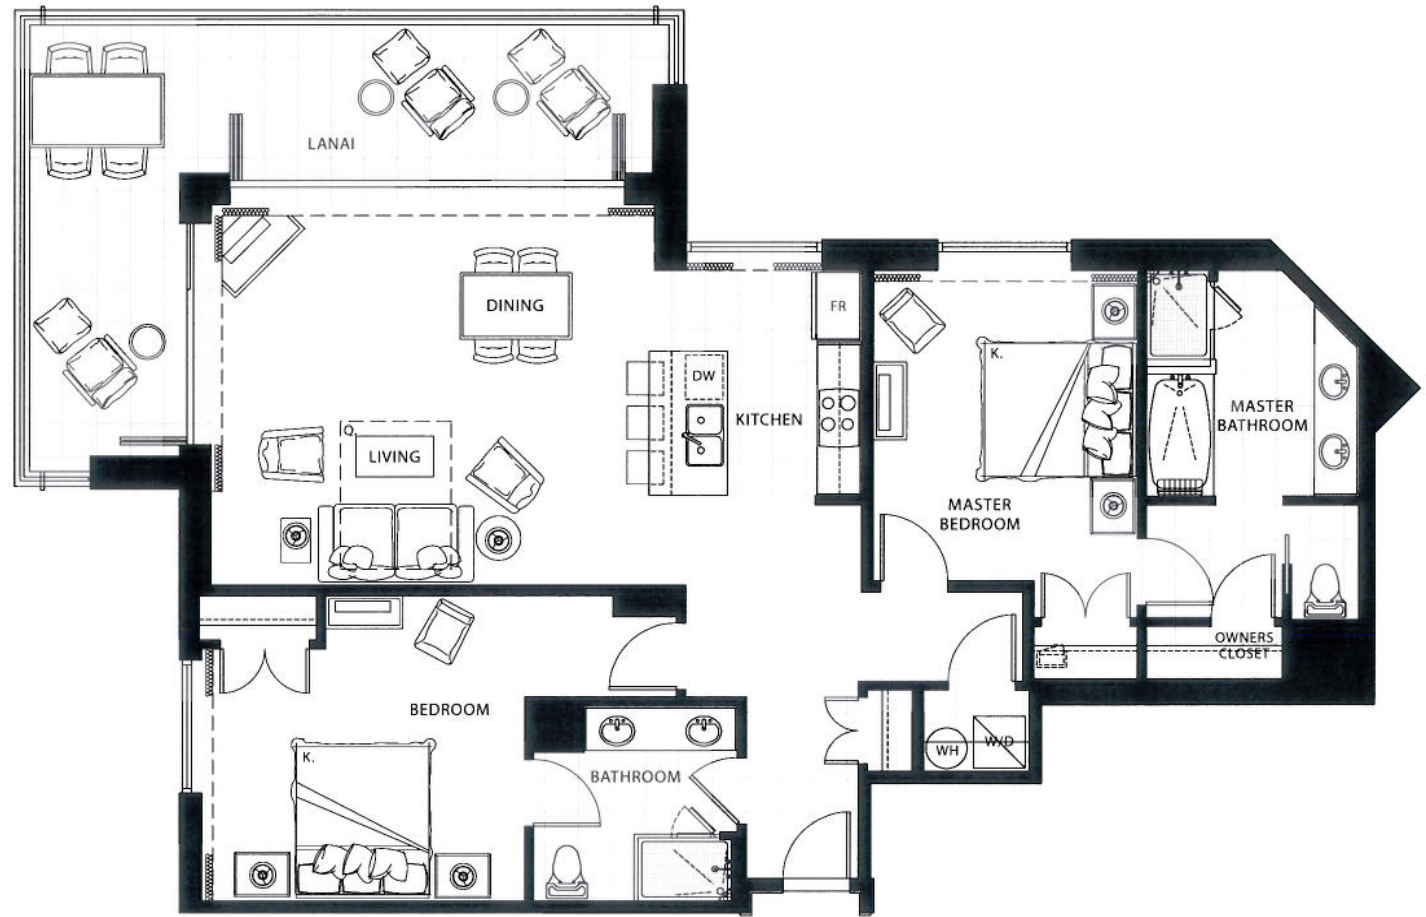

Subject to change. Developer reserves the right to make changes and modifications at any time without notice.

TWO BEDROOM Plan C3

1,240 sq. ft. Interior

505 sq. ft. Lanai

(1 of 10)

Suites: 220, 236, 520, 536, 620,
636, 720, 736, 820, 836

Subject to change. Developer reserves the right to make changes and modifications at any time without notice.

TWO BEDROOM Plan C4

1,320 sq. ft. Interior

340 sq. ft. Lanai

(1 of 14)

- Suites: 215, 241, 315, 341,
415, 441, 515, 541,
615, 641, 715, 741,
815, 841

Subject to change. Developer reserves the right to make changes and modifications at any time without notice.

TWO BEDROOM Plan C5

1,300 sq. ft. Interior

430 sq. ft. Lanai

(1 of 7)

Suites: 109, 209, 309, 409,
509, 609, 709

BEACH/OCEAN

SOUTH POOL

COURTYARD

MOUNTAIN
VIEW

Subject to change. Developer reserves the right to make changes and modifications at any time without notice.

HONUA KAI
HOKULANI ENCLAVE

TWO BEDROOM Plan C5a

1,240 sq. ft. Interior