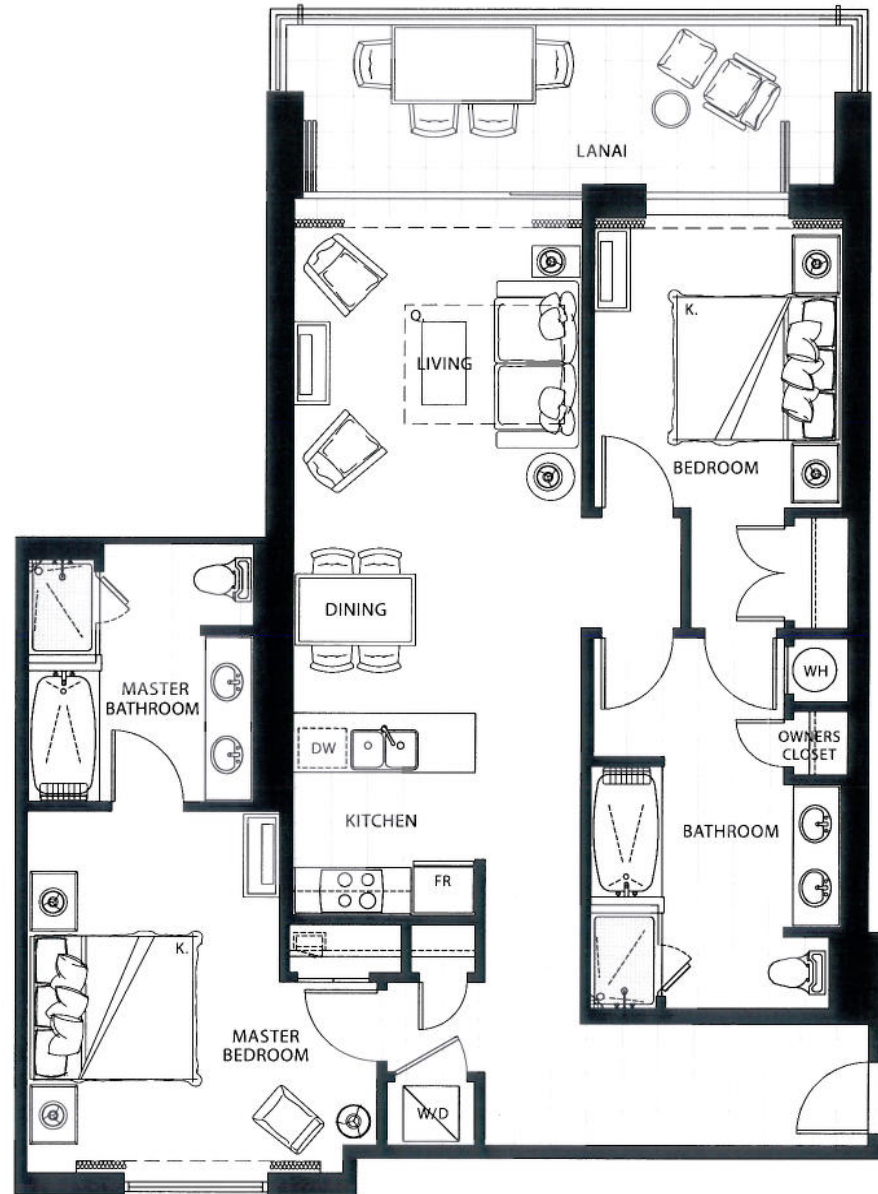

BEACH/OCEAN

SOUTH POOL

COURTYARD

MOUNTAIN
VIEW

Subject to change. Developer reserves the right to make changes and modifications at any time without notice.

HONUA KAI
HOKULANI ENCLAVE

TWO BEDROOM Plan C5a

1,240 sq. ft. Interior

210 sq. ft. Lanai

(1 of 6)

Suites: 106, 206, 306, 406, 506,
606

Subject to change. Developer reserves the right to make changes and modifications at any time without notice.

TWO BEDROOM Plan C6

1,200 sq. ft. Interior
330 sq. ft. Lanai
(1 of 2)
Suites: 225, 229

Subject to change. Developer reserves the right to make changes and modifications at any time without notice.

TWO BEDROOM
Plan C7

1,195 sq. ft. Interior
195 sq. ft. Lanai
(1 of 1)
Suites: 842

Subject to change. Developer reserves the right to make changes and modifications at any time without notice.