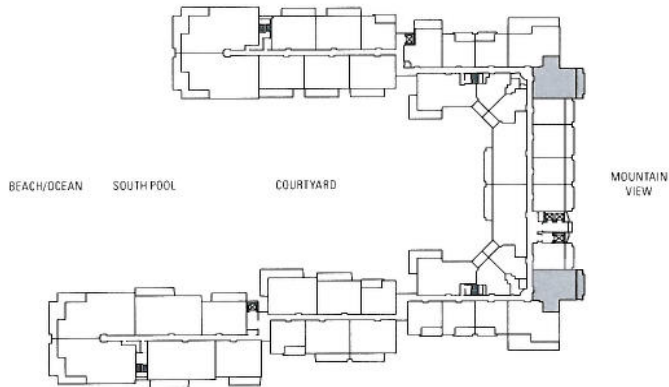

TWO BEDROOM Plan C1

1,100 sq. ft. Interior
235 sq. ft. Lanai
(1 of 62)

- Suites: 105, 110, 111, 112, 145,
146, 147, 148, 149, 205,
210, 211, 212, 245, 246,
247, 248, 249, 305, 310,
311, 312, 345, 346, 347,
348, 349, 405, 410, 411,
412, 445, 446, 447, 448,
449, 505, 510, 511, 512,
545, 546, 547, 548, 549,
605, 610, 611, 612, 645,
646, 647, 648, 649, 710,
711, 712, 745, 746, 747,
748, 749

Subject to change. Developer reserves the right to make changes and modifications at any time without notice.

TWO BEDROOM Plan C2

1,080 sq. ft. Interior

190 sq. ft. Lanai

(1 of 14)

Suites: 222, 234, 322, 334, 422,
434, 522, 534, 622, 634,
722, 734, 822, 834

Subject to change. Developer reserves the right to make changes and modifications at any time without notice.

TWO BEDROOM Plan C2a

1,235 sq. ft. Interior

190 sq. ft. Lanai

(1 of 4)

Suites: 922, 934, 1022, 1034

Subject to change. Developer reserves the right to make changes and modifications at any time without notice.

**TWO BEDROOM
Plan C3-ADA**

1,240 sq. ft. Interior

505 sq. ft. Lanai

(1 of 4)

Suites: 320, 336, 420, 436