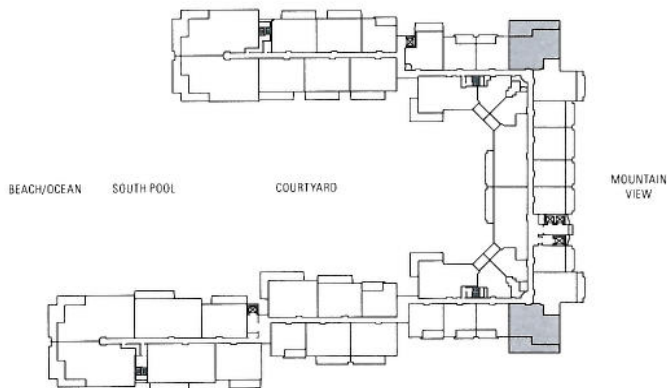

Subject to change. Developer reserves the right to make changes and modifications at any time without notice.

TWO BEDROOM Plan C2a

1,235 sq. ft. Interior

190 sq. ft. Lanai

(1 of 4)

Suites: 922, 934, 1022, 1034

Subject to change. Developer reserves the right to make changes and modifications at any time without notice.

**TWO BEDROOM
Plan C3-ADA**

1,240 sq. ft. Interior

505 sq. ft. Lanai

(1 of 4)

Suites: 320, 336, 420, 436

Subject to change. Developer reserves the right to make changes and modifications at any time without notice.

TWO BEDROOM Plan C3

1,240 sq. ft. Interior

505 sq. ft. Lanai

(1 of 10)

Suites: 220, 236, 520, 536, 620,
636, 720, 736, 820, 836

Subject to change. Developer reserves the right to make changes and modifications at any time without notice.

TWO BEDROOM Plan C4

1,320 sq. ft. Interior

340 sq. ft. Lanai

(1 of 14)

- Suites: 215, 241, 315, 341,
415, 441, 515, 541,
615, 641, 715, 741,
815, 841