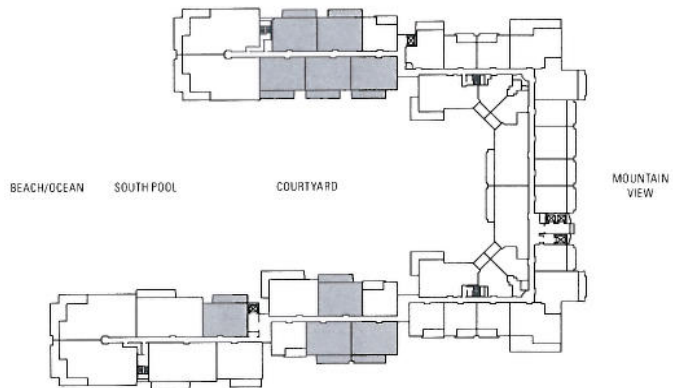

TWO BEDROOM Plan C1

1,100 sq. ft. Interior
235 sq. ft. Lanai
(1 of 62)

- Suites: 105, 110, 111, 112, 145,
146, 147, 148, 149, 205,
210, 211, 212, 245, 246,
247, 248, 249, 305, 310,
311, 312, 345, 346, 347,
348, 349, 405, 410, 411,
412, 445, 446, 447, 448,
449, 505, 510, 511, 512,
545, 546, 547, 548, 549,
605, 610, 611, 612, 645,
646, 647, 648, 649, 710,
711, 712, 745, 746, 747,
748, 749

Subject to change. Developer reserves the right to make changes and modifications at any time without notice.

TWO BEDROOM Plan C2

1,080 sq. ft. Interior

190 sq. ft. Lanai

(1 of 14)

Suites: 222, 234, 322, 334, 422,
434, 522, 534, 622, 634,
722, 734, 822, 834

Subject to change. Developer reserves the right to make changes and modifications at any time without notice.

TWO BEDROOM Plan C2a

1,235 sq. ft. Interior

190 sq. ft. Lanai

(1 of 4)

Suites: 922, 934, 1022, 1034

Subject to change. Developer reserves the right to make changes and modifications at any time without notice.

**TWO BEDROOM
Plan C3-ADA**

1,240 sq. ft. Interior

505 sq. ft. Lanai

(1 of 4)

Suites: 320, 336, 420, 436