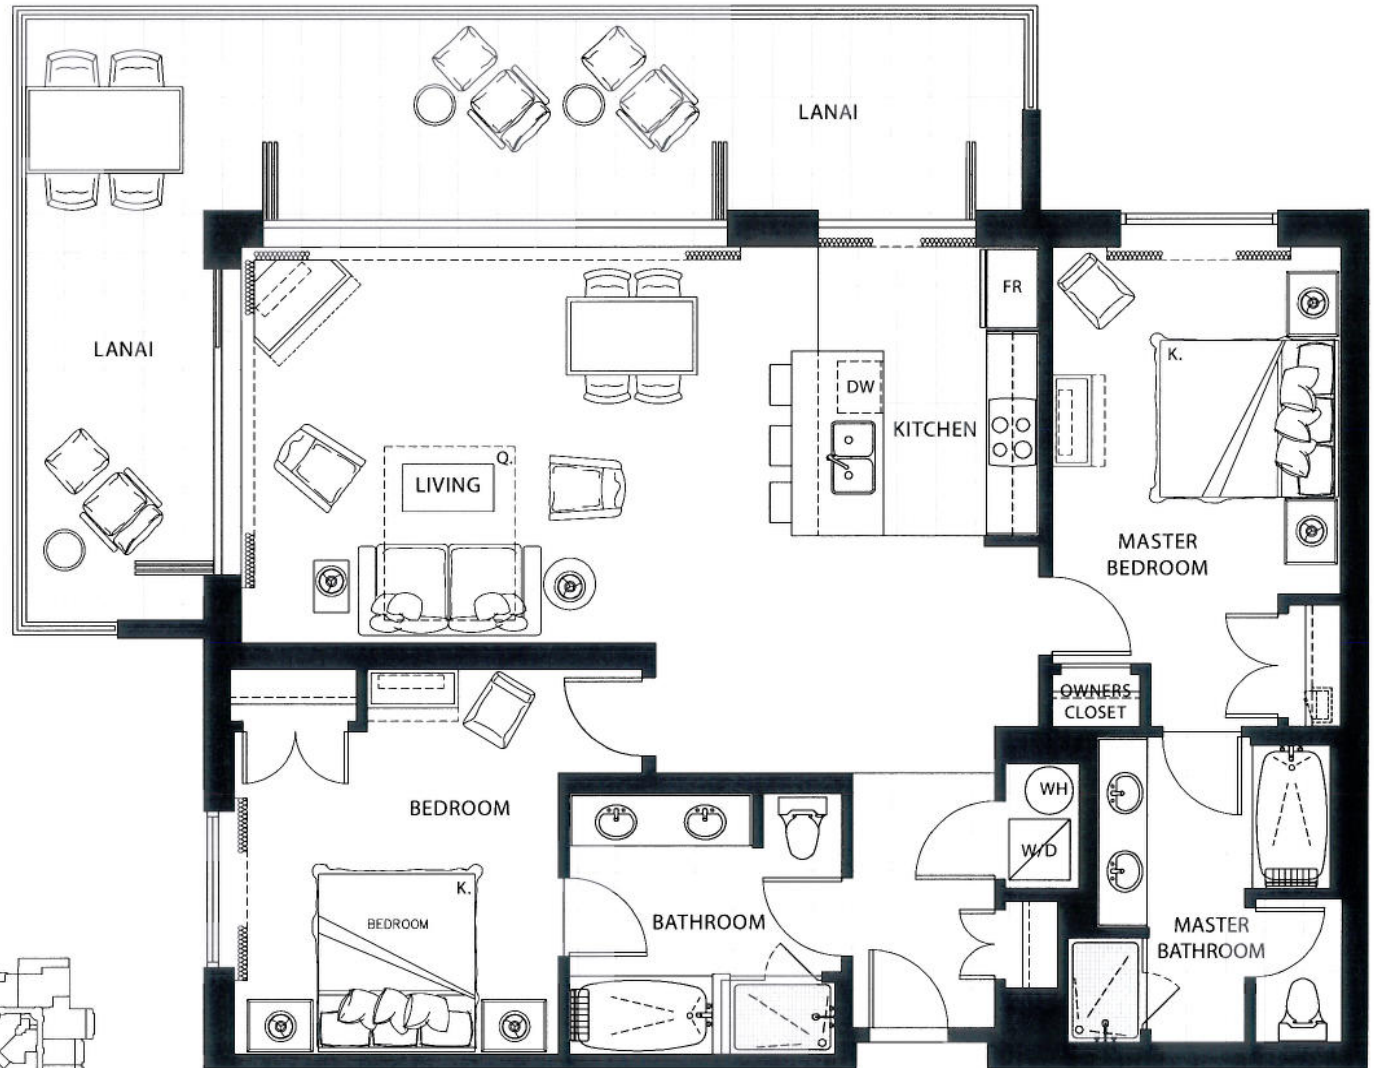

Subject to change. Developer reserves the right to make changes and modifications at any time without notice.

TWO BEDROOM Plan C4

1,320 sq. ft. Interior

340 sq. ft. Lanai

(1 of 14)

- Suites: 215, 241, 315, 341,
415, 441, 515, 541,
615, 641, 715, 741,
815, 841

Subject to change. Developer reserves the right to make changes and modifications at any time without notice.

TWO BEDROOM Plan C5

1,300 sq. ft. Interior

430 sq. ft. Lanai

(1 of 7)

Suites: 109, 209, 309, 409,
509, 609, 709

BEACH/OCEAN

SOUTH POOL

COURTYARD

MOUNTAIN
VIEW

Subject to change. Developer reserves the right to make changes and modifications at any time without notice.

HONUA KAI
HOKULANI ENCLAVE

TWO BEDROOM Plan C5a

1,240 sq. ft. Interior