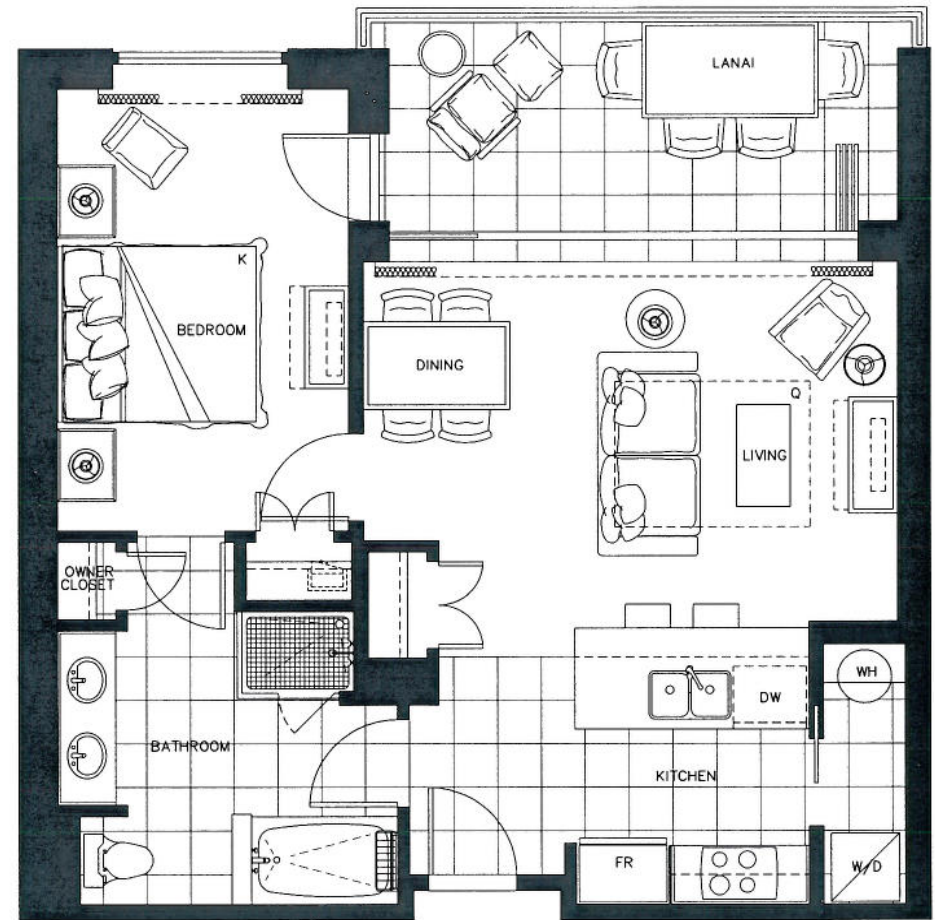

Hokulani

ONE BEDROOM

Plan B1

700 sq. ft. Interior

145 sq. ft. Lanai

(1 of 52)

Suites: 108, 113, 114, 116, 138,
140, 208, 213, 214, 216,
218, 238, 240, 308, 313,
314, 316, 318, 338, 340,
408, 413, 414, 416, 418,
438, 440, 508, 513, 514,
516, 518, 538, 540, 608,
613, 614, 616, 618, 638,
640, 708, 713, 714, 716,
718, 738, 740, 816, 818,
838, 840

Subject to change. Developer reserves the right to make changes and modifications at any time without notice.

ONE BEDROOM

Plan B1a

695 sq. ft. Interior

150 sq. ft. Lanai

(1 of 7)

Suites: 144, 244, 344, 444, 544,

644, 744

Subject to change. Developer reserves the right to make changes and modifications at any time without notice.

ONE BEDROOM

Plan B2

620 sq. ft. Interior

165 sq. ft. Lanai

(1 of 34)

Suites: 224, 232, 324, 326, 328,
332, 424, 426, 428, 432,
524, 526, 528, 532, 624,
626, 628, 632, 724, 726,
728, 732, 824, 826, 828,
832, 924, 926, 928, 932,
1024, 1026, 1028, 1032

Subject to change. Developer reserves the right to make changes and modifications at any time without notice.

ONE BEDROOM

Plan B3-ADA

765 sq. ft. Interior

205 sq. ft. Lanai

(1 of 4)

Suites: 330, 430, 530, 630