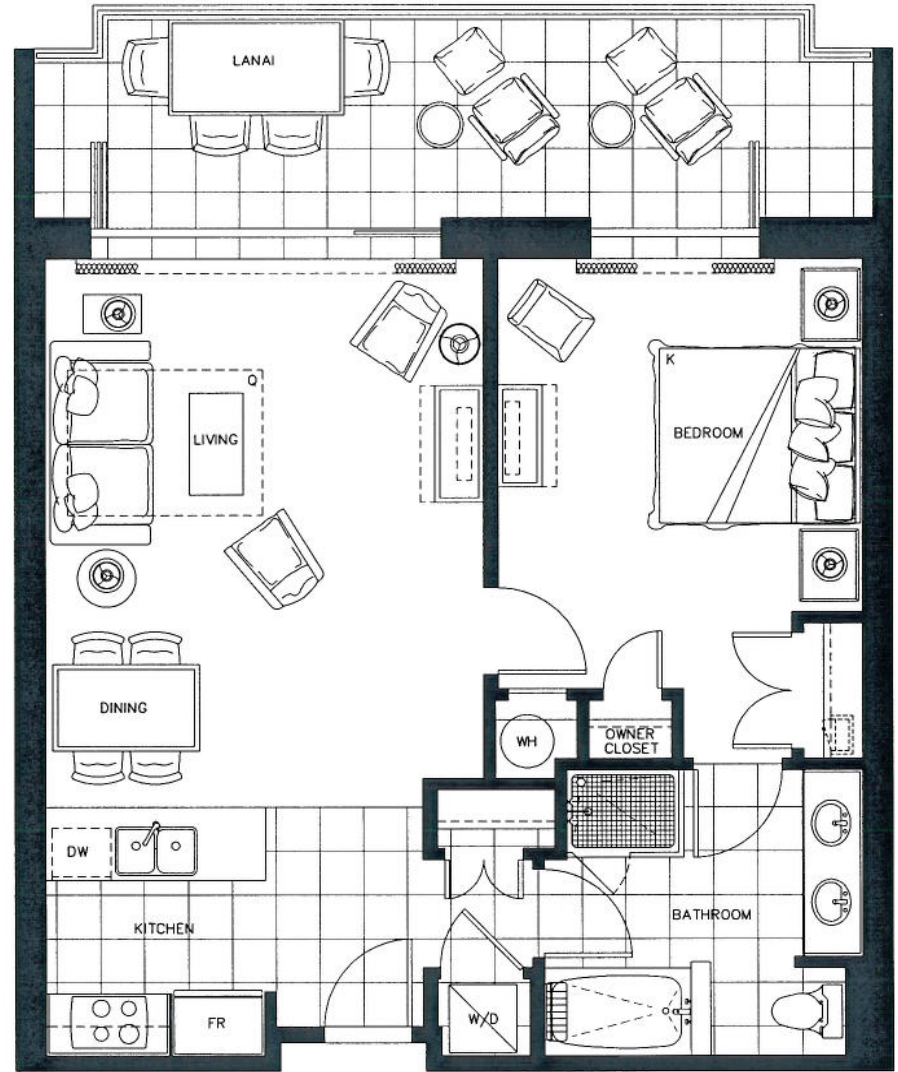

Hokulani

ONE BEDROOM

Plan B1

700 sq. ft. Interior

145 sq. ft. Lanai

(1 of 52)

Suites: 108, 113, 114, 116, 138,
140, 208, 213, 214, 216,
218, 238, 240, 308, 313,
314, 316, 318, 338, 340,
408, 413, 414, 416, 418,
438, 440, 508, 513, 514,
516, 518, 538, 540, 608,
613, 614, 616, 618, 638,
640, 708, 713, 714, 716,
718, 738, 740, 816, 818,
838, 840

Subject to change. Developer reserves the right to make changes and modifications at any time without notice.

ONE BEDROOM

Plan B3-ADA

765 sq. ft. Interior

205 sq. ft. Lanai

(1 of 4)

Suites: 330, 430, 530, 630

Subject to change. Developer reserves the right to make changes and modifications at any time without notice.

ONE BEDROOM

Plan B3

765 sq. ft. Interior

205 sq. ft. Lanai

(1 of 5)

Suites: 230, 730, 830, 930, 1030

Subject to change. Developer reserves the right to make changes and modifications at any time without notice.

ONE BEDROOM

Plan B4

820 sq. ft. Interior

145 sq. ft. Lanai

(1 of 1)

Suite: 814

Subject to change. Developer reserves the right to make changes and modifications at any time without notice.