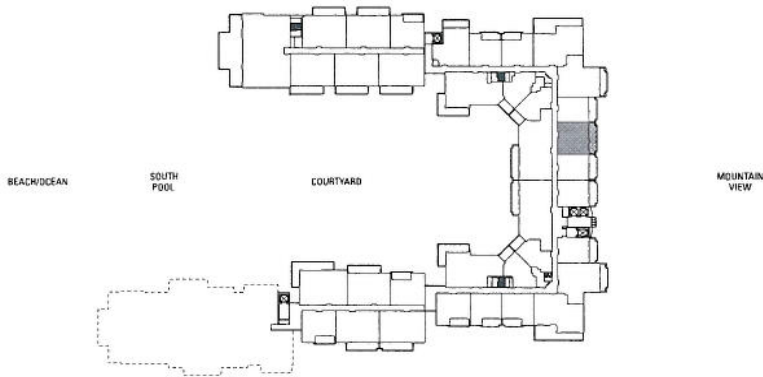

Subject to change. Developer reserves the right to make changes and modifications at any time without notice.

ONE BEDROOM

Plan B3-ADA

765 sq. ft. Interior

205 sq. ft. Lanai

(1 of 4)

Suites: 330, 430, 530, 630

Subject to change. Developer reserves the right to make changes and modifications at any time without notice.

ONE BEDROOM

Plan B3

765 sq. ft. Interior

205 sq. ft. Lanai

(1 of 5)

Suites: 230, 730, 830, 930, 1030

Subject to change. Developer reserves the right to make changes and modifications at any time without notice.

ONE BEDROOM

Plan B4

820 sq. ft. Interior

145 sq. ft. Lanai

(1 of 1)

Suite: 814

Subject to change. Developer reserves the right to make changes and modifications at any time without notice.