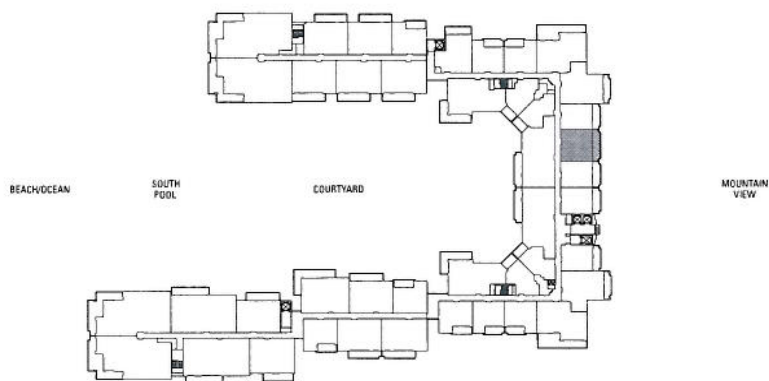

644, 744

Subject to change. Developer reserves the right to make changes and modifications at any time without notice.

ONE BEDROOM

Plan B2

620 sq. ft. Interior

165 sq. ft. Lanai

(1 of 34)

Suites: 224, 232, 324, 326, 328,
332, 424, 426, 428, 432,
524, 526, 528, 532, 624,
626, 628, 632, 724, 726,
728, 732, 824, 826, 828,
832, 924, 926, 928, 932,
1024, 1026, 1028, 1032

Subject to change. Developer reserves the right to make changes and modifications at any time without notice.

ONE BEDROOM

Plan B3-ADA

765 sq. ft. Interior

205 sq. ft. Lanai

(1 of 4)

Suites: 330, 430, 530, 630

Subject to change. Developer reserves the right to make changes and modifications at any time without notice.

ONE BEDROOM

Plan B3

765 sq. ft. Interior

205 sq. ft. Lanai

(1 of 5)

Suites: 230, 730, 830, 930, 1030