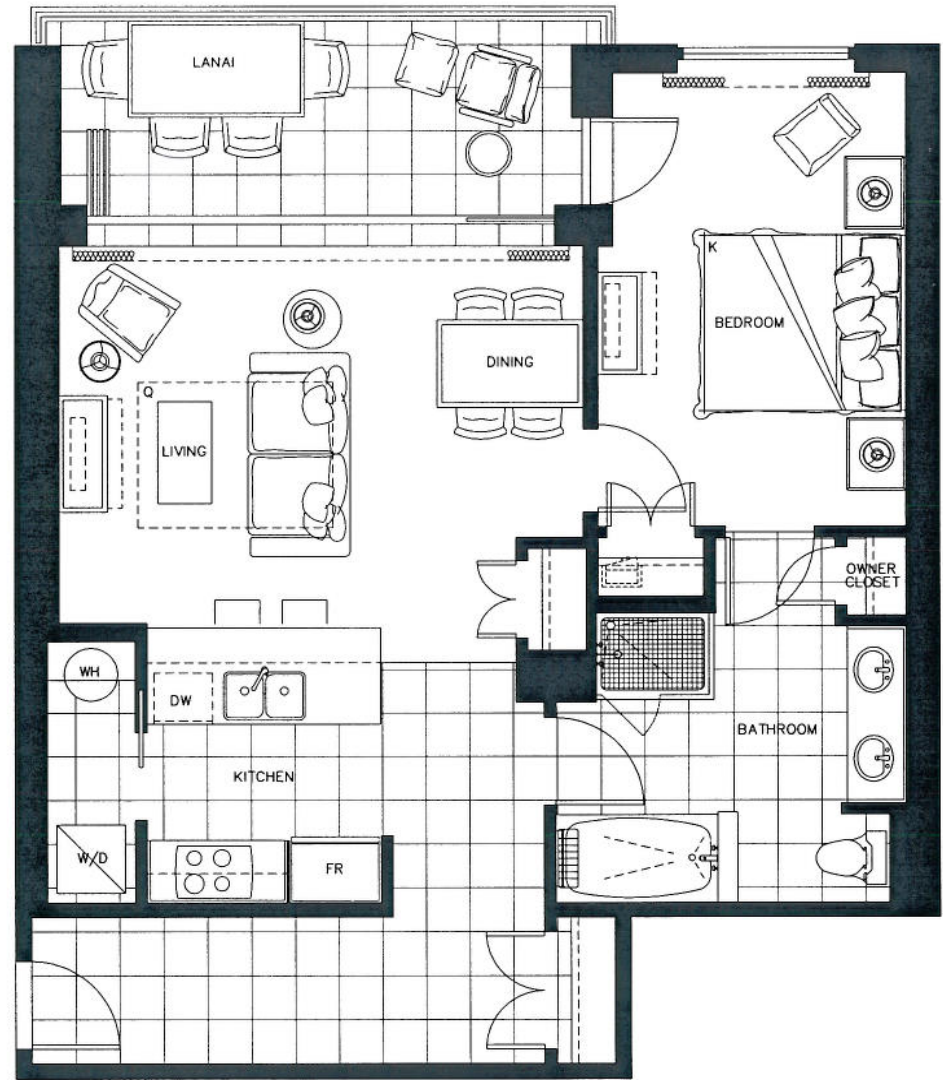

Hokulani

ONE BEDROOM

Plan B1

700 sq. ft. Interior

145 sq. ft. Lanai

(1 of 52)

Suites: 108, 113, 114, 116, 138,
140, 208, 213, 214, 216,
218, 238, 240, 308, 313,
314, 316, 318, 338, 340,
408, 413, 414, 416, 418,
438, 440, 508, 513, 514,
516, 518, 538, 540, 608,
613, 614, 616, 618, 638,
640, 708, 713, 714, 716,
718, 738, 740, 816, 818,
838, 840

Subject to change. Developer reserves the right to make changes and modifications at any time without notice.

ONE BEDROOM

Plan B1a

695 sq. ft. Interior

150 sq. ft. Lanai

(1 of 7)

Suites: 144, 244, 344, 444, 544,

Subject to change. Developer reserves the right to make changes and modifications at any time without notice.

ONE BEDROOM

Plan B3

765 sq. ft. Interior

205 sq. ft. Lanai

(1 of 5)

Suites: 230, 730, 830, 930, 1030

Subject to change. Developer reserves the right to make changes and modifications at any time without notice.

ONE BEDROOM

Plan B4

820 sq. ft. Interior

145 sq. ft. Lanai

(1 of 1)

Suite: 814

Subject to change. Developer reserves the right to make changes and modifications at any time without notice.