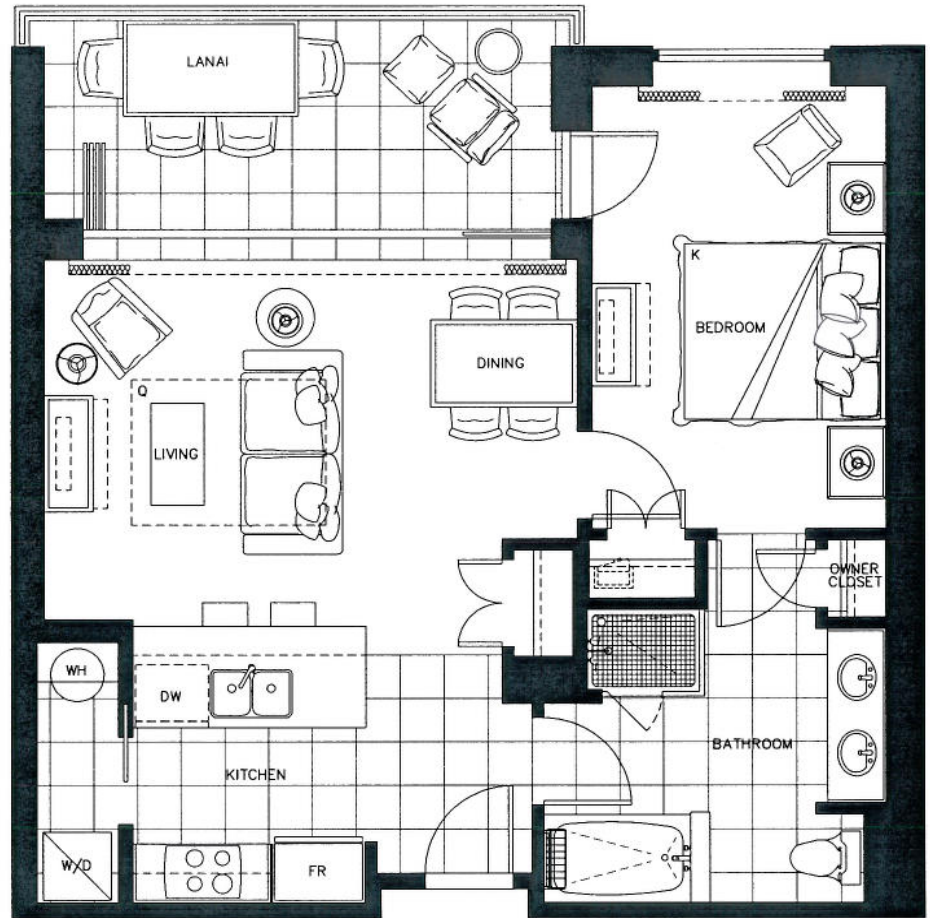

Hokulani

ONE BEDROOM

Plan B1

700 sq. ft. Interior

145 sq. ft. Lanai

(1 of 52)

Suites: 108, 113, 114, 116, 138,
140, 208, 213, 214, 216,
218, 238, 240, 308, 313,
314, 316, 318, 338, 340,
408, 413, 414, 416, 418,
438, 440, 508, 513, 514,
516, 518, 538, 540, 608,
613, 614, 616, 618, 638,
640, 708, 713, 714, 716,
718, 738, 740, 816, 818,
838, 840

Subject to change. Developer reserves the right to make changes and modifications at any time without notice.

ONE BEDROOM

Plan B1a

695 sq. ft. Interior

150 sq. ft. Lanai

(1 of 7)

Suites: 144, 244, 344, 444, 544,

644, 744

Subject to change. Developer reserves the right to make changes and modifications at any time without notice.

ONE BEDROOM

Plan B2

620 sq. ft. Interior

165 sq. ft. Lanai

(1 of 34)

Suites: 224, 232, 324, 326, 328,
332, 424, 426, 428, 432,
524, 526, 528, 532, 624,
626, 628, 632, 724, 726,
728, 732, 824, 826, 828,
832, 924, 926, 928, 932,
1024, 1026, 1028, 1032

Subject to change. Developer reserves the right to make changes and modifications at any time without notice.

ONE BEDROOM

Plan B3-ADA

765 sq. ft. Interior

205 sq. ft. Lanai

(1 of 4)

Suites: 330, 430, 530, 630