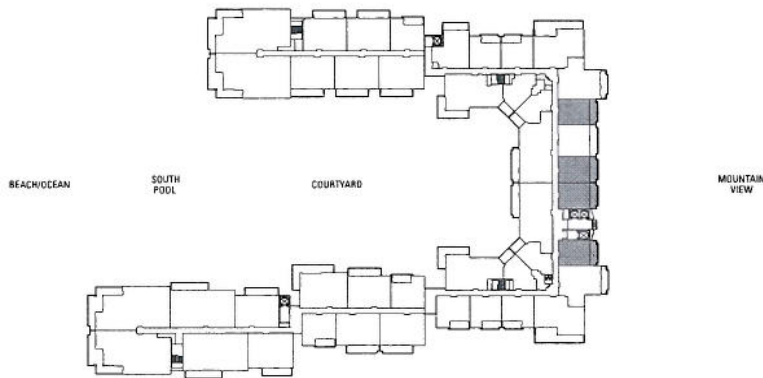

Hokulani

ONE BEDROOM

Plan B1

700 sq. ft. Interior

145 sq. ft. Lanai

(1 of 52)

Suites: 108, 113, 114, 116, 138,
140, 208, 213, 214, 216,
218, 238, 240, 308, 313,
314, 316, 318, 338, 340,
408, 413, 414, 416, 418,
438, 440, 508, 513, 514,
516, 518, 538, 540, 608,
613, 614, 616, 618, 638,
640, 708, 713, 714, 716,
718, 738, 740, 816, 818,
838, 840

Subject to change. Developer reserves the right to make changes and modifications at any time without notice.

ONE BEDROOM

Plan B1a

695 sq. ft. Interior

150 sq. ft. Lanai

(1 of 7)

Suites: 144, 244, 344, 444, 544,

644, 744

Subject to change. Developer reserves the right to make changes and modifications at any time without notice.

ONE BEDROOM

Plan B2

620 sq. ft. Interior

165 sq. ft. Lanai

(1 of 34)

Suites: 224, 232, 324, 326, 328,
332, 424, 426, 428, 432,
524, 526, 528, 532, 624,
626, 628, 632, 724, 726,
728, 732, 824, 826, 828,
832, 924, 926, 928, 932,
1024, 1026, 1028, 1032

Subject to change. Developer reserves the right to make changes and modifications at any time without notice.

ONE BEDROOM

Plan B3-ADA

765 sq. ft. Interior

205 sq. ft. Lanai

(1 of 4)

Suites: 330, 430, 530, 630