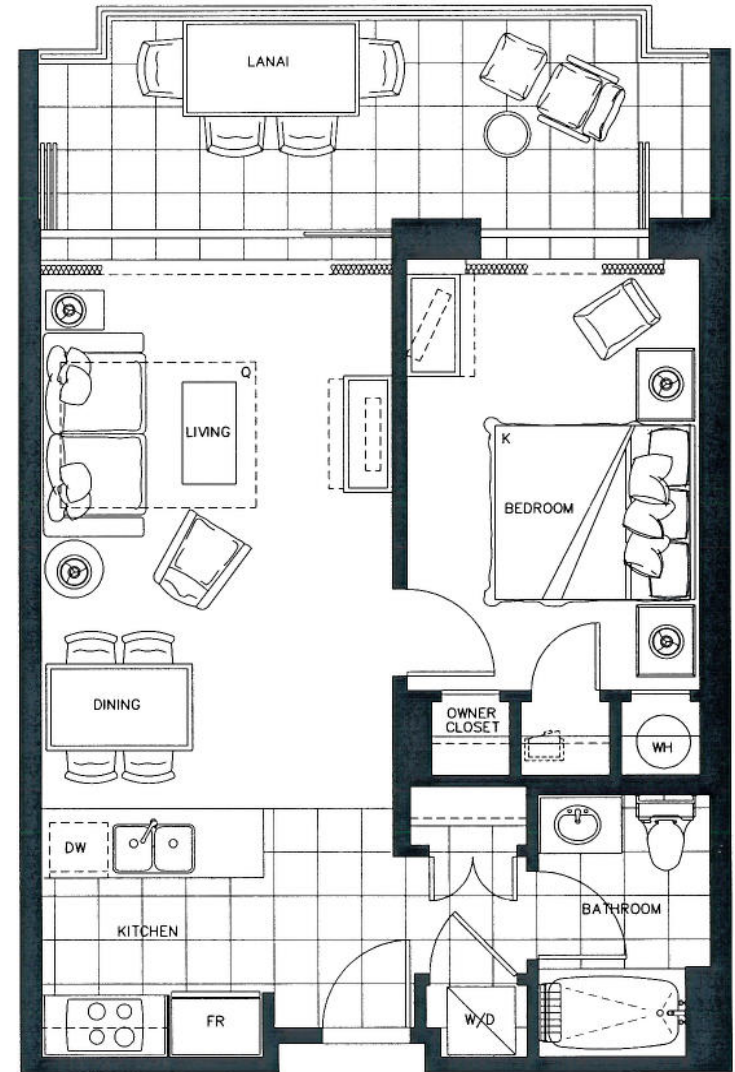

Hokulani

ONE BEDROOM

Plan B1

700 sq. ft. Interior

145 sq. ft. Lanai

(1 of 52)

Suites: 108, 113, 114, 116, 138,
140, 208, 213, 214, 216,
218, 238, 240, 308, 313,
314, 316, 318, 338, 340,
408, 413, 414, 416, 418,
438, 440, 508, 513, 514,
516, 518, 538, 540, 608,
613, 614, 616, 618, 638,
640, 708, 713, 714, 716,
718, 738, 740, 816, 818,
838, 840

644, 744

Subject to change. Developer reserves the right to make changes and modifications at any time without notice.

ONE BEDROOM

Plan B2

620 sq. ft. Interior

165 sq. ft. Lanai

(1 of 34)

Suites: 224, 232, 324, 326, 328,
332, 424, 426, 428, 432,
524, 526, 528, 532, 624,
626, 628, 632, 724, 726,
728, 732, 824, 826, 828,
832, 924, 926, 928, 932,
1024, 1026, 1028, 1032

Subject to change. Developer reserves the right to make changes and modifications at any time without notice.

ONE BEDROOM

Plan B3-ADA

765 sq. ft. Interior

205 sq. ft. Lanai

(1 of 4)

Suites: 330, 430, 530, 630

Subject to change. Developer reserves the right to make changes and modifications at any time without notice.

ONE BEDROOM

Plan B3

765 sq. ft. Interior

205 sq. ft. Lanai

(1 of 5)

Suites: 230, 730, 830, 930, 1030