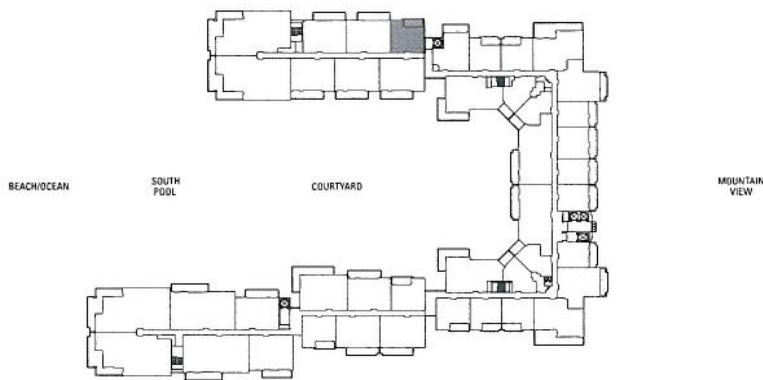

Hokulani

ONE BEDROOM

Plan B1

700 sq. ft. Interior

145 sq. ft. Lanai

(1 of 52)

Suites: 108, 113, 114, 116, 138,
140, 208, 213, 214, 216,
218, 238, 240, 308, 313,
314, 316, 318, 338, 340,
408, 413, 414, 416, 418,
438, 440, 508, 513, 514,
516, 518, 538, 540, 608,
613, 614, 616, 618, 638,
640, 708, 713, 714, 716,
718, 738, 740, 816, 818,
838, 840

Subject to change. Developer reserves the right to make changes and modifications at any time without notice.

ONE BEDROOM

Plan B1a

695 sq. ft. Interior

150 sq. ft. Lanai

(1 of 7)

Suites: 144, 244, 344, 444, 544,

644, 744

Subject to change. Developer reserves the right to make changes and modifications at any time without notice.

ONE BEDROOM

Plan B2

620 sq. ft. Interior

165 sq. ft. Lanai

(1 of 34)

Suites: 224, 232, 324, 326, 328,
332, 424, 426, 428, 432,
524, 526, 528, 532, 624,
626, 628, 632, 724, 726,
728, 732, 824, 826, 828,
832, 924, 926, 928, 932,
1024, 1026, 1028, 1032

Subject to change. Developer reserves the right to make changes and modifications at any time without notice.

ONE BEDROOM

Plan B3-ADA

765 sq. ft. Interior

205 sq. ft. Lanai

(1 of 4)

Suites: 330, 430, 530, 630