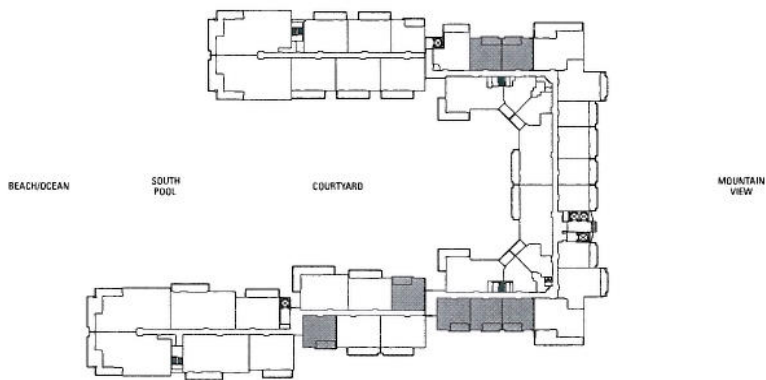

Hokulani

ONE BEDROOM

Plan B1

700 sq. ft. Interior

145 sq. ft. Lanai

(1 of 52)

Suites: 108, 113, 114, 116, 138,
140, 208, 213, 214, 216,
218, 238, 240, 308, 313,
314, 316, 318, 338, 340,
408, 413, 414, 416, 418,
438, 440, 508, 513, 514,
516, 518, 538, 540, 608,
613, 614, 616, 618, 638,
640, 708, 713, 714, 716,
718, 738, 740, 816, 818,
838, 840

Subject to change. Developer reserves the right to make changes and modifications at any time without notice.

ONE BEDROOM

Plan B1a

695 sq. ft. Interior

150 sq. ft. Lanai

(1 of 7)

Suites: 144, 244, 344, 444, 544,

644, 744

Subject to change. Developer reserves the right to make changes and modifications at any time without notice.

ONE BEDROOM

Plan B2

620 sq. ft. Interior

165 sq. ft. Lanai

(1 of 34)

Suites: 224, 232, 324, 326, 328,
332, 424, 426, 428, 432,
524, 526, 528, 532, 624,
626, 628, 632, 724, 726,
728, 732, 824, 826, 828,
832, 924, 926, 928, 932,
1024, 1026, 1028, 1032

Subject to change. Developer reserves the right to make changes and modifications at any time without notice.

ONE BEDROOM

Plan B3-ADA

765 sq. ft. Interior

205 sq. ft. Lanai

(1 of 4)

Suites: 330, 430, 530, 630