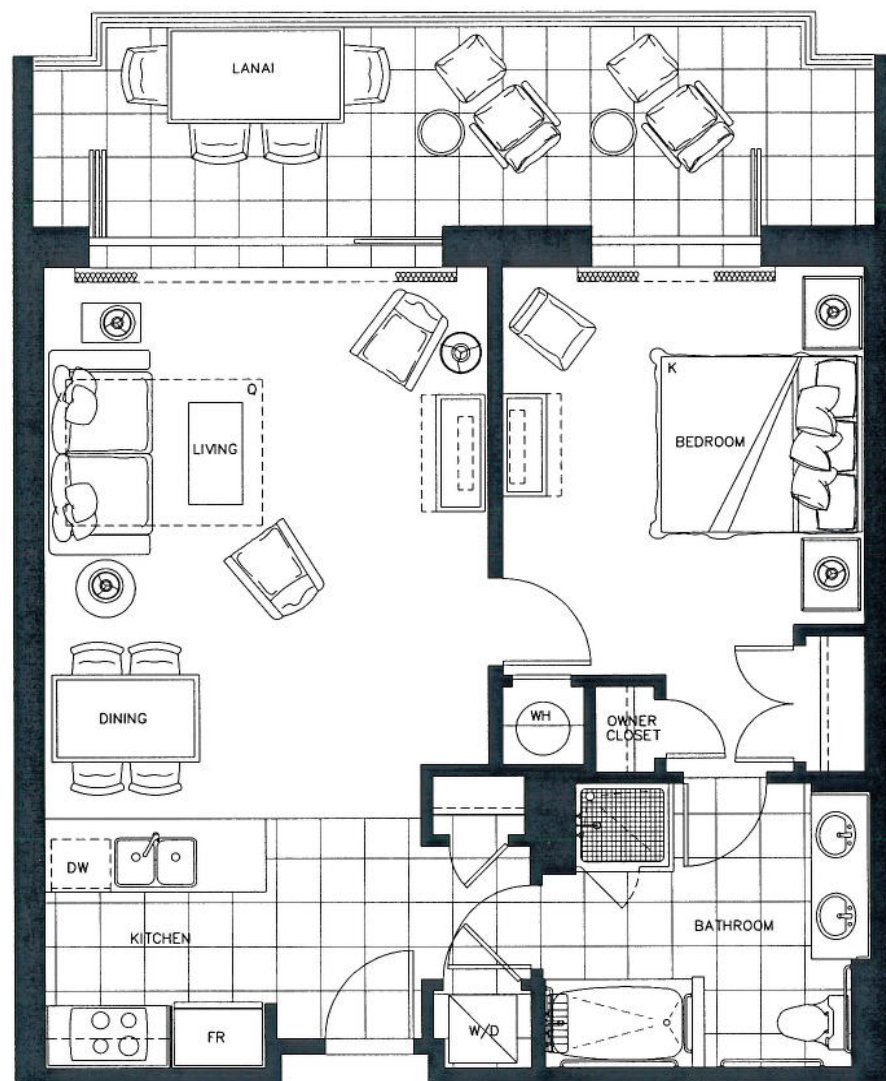

Hokulani

ONE BEDROOM

Plan B1

700 sq. ft. Interior

145 sq. ft. Lanai

(1 of 52)

Suites: 108, 113, 114, 116, 138,
140, 208, 213, 214, 216,
218, 238, 240, 308, 313,
314, 316, 318, 338, 340,
408, 413, 414, 416, 418,
438, 440, 508, 513, 514,
516, 518, 538, 540, 608,
613, 614, 616, 618, 638,
640, 708, 713, 714, 716,
718, 738, 740, 816, 818,
838, 840

Subject to change. Developer reserves the right to make changes and modifications at any time without notice.

ONE BEDROOM

Plan B3-ADA

765 sq. ft. Interior

205 sq. ft. Lanai

(1 of 4)

Suites: 330, 430, 530, 630

Subject to change. Developer reserves the right to make changes and modifications at any time without notice.

ONE BEDROOM

Plan B3

765 sq. ft. Interior

205 sq. ft. Lanai

(1 of 5)

Suites: 230, 730, 830, 930, 1030

Subject to change. Developer reserves the right to make changes and modifications at any time without notice.

ONE BEDROOM

Plan B4

820 sq. ft. Interior

145 sq. ft. Lanai

(1 of 1)

Suite: 814

Subject to change. Developer reserves the right to make changes and modifications at any time without notice.