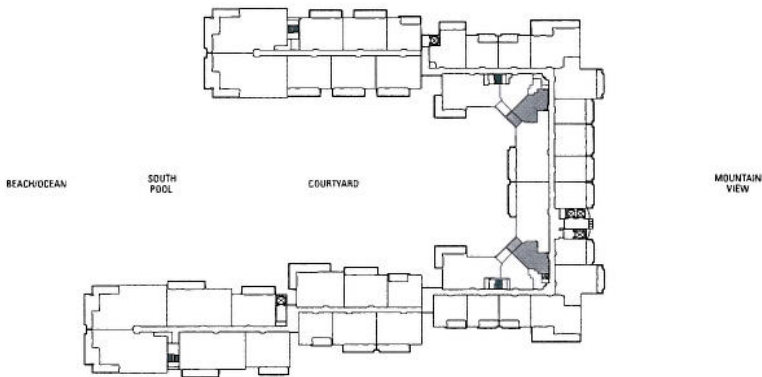

Hokulani

STUDIO

Plan A1

583 sq. ft. Interior

114 sq. ft. Lanai

(1 of 16)

Suites: 223, 233, 323, 333, 423,

433, 523, 533, 623, 633,

723, 733, 823, 833, 923,

933

Subject to change. Developer reserves the right to make changes and modifications at any time without notice.

STUDIO

Plan A1a-ADA

595 sq. ft. Interior

114 sq. ft. Lanai

(1 of 4)

Suites: 319, 337, 419, 437

Subject to change. Developer reserves the right to make changes and modifications at any time without notice.

STUDIO

Plan A1a

595 sq. ft. Interior

114 sq. ft. Lanai

(1 of 10)

Suites: 219, 237, 519, 537, 619,
637, 719, 737, 819, 837