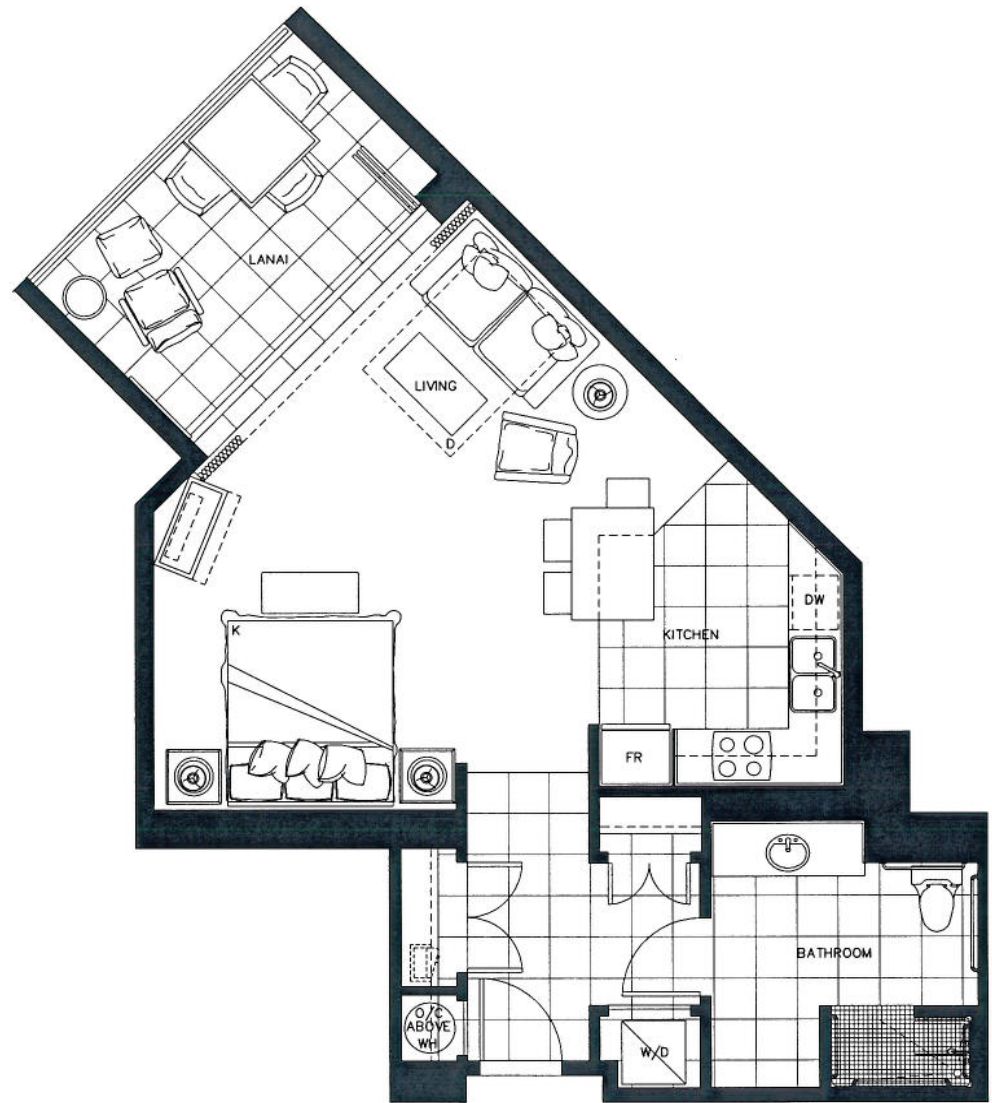

Hokulani

STUDIO

Plan A1

583 sq. ft. Interior

114 sq. ft. Lanai

(1 of 16)

Suites: 223, 233, 323, 333, 423,

433, 523, 533, 623, 633,

723, 733, 823, 833, 923,

933

Subject to change. Developer reserves the right to make changes and modifications at any time without notice.

STUDIO

Plan A1a-ADA

595 sq. ft. Interior

114 sq. ft. Lanai

(1 of 4)

Suites: 319, 337, 419, 437

Subject to change. Developer reserves the right to make changes and modifications at any time without notice.

STUDIO

Plan A1a

595 sq. ft. Interior

114 sq. ft. Lanai

(1 of 10)

Suites: 219, 237, 519, 537, 619,
637, 719, 737, 819, 837