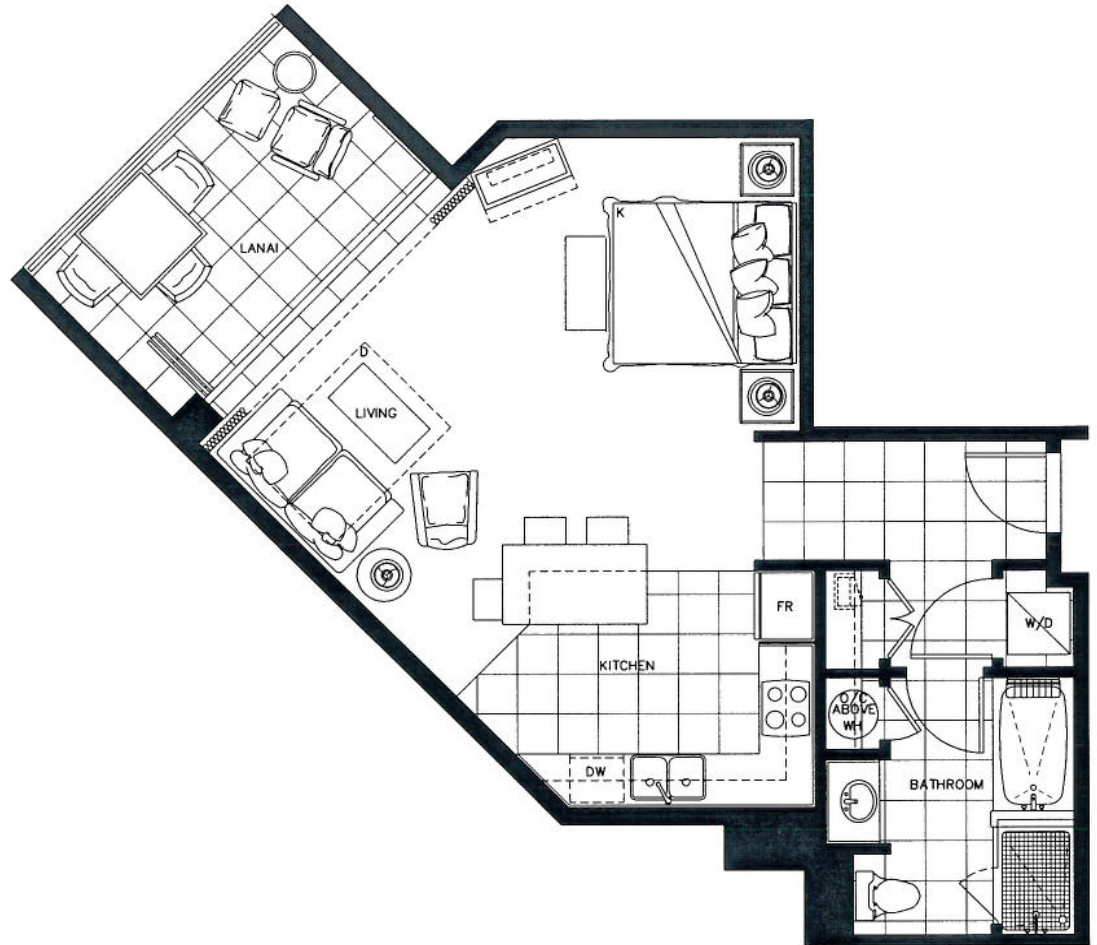

Hokulani

STUDIO

Plan A1

583 sq. ft. Interior

114 sq. ft. Lanai

(1 of 16)

Suites: 223, 233, 323, 333, 423,

433, 523, 533, 623, 633,

723, 733, 823, 833, 923,

933

Subject to change. Developer reserves the right to make changes and modifications at any time without notice.

STUDIO

Plan A1a-ADA

595 sq. ft. Interior

114 sq. ft. Lanai

(1 of 4)

Suites: 319, 337, 419, 437

Subject to change. Developer reserves the right to make changes and modifications at any time without notice.

STUDIO

Plan A1a

595 sq. ft. Interior

114 sq. ft. Lanai

(1 of 10)

Suites: 219, 237, 519, 537, 619,
637, 719, 737, 819, 837