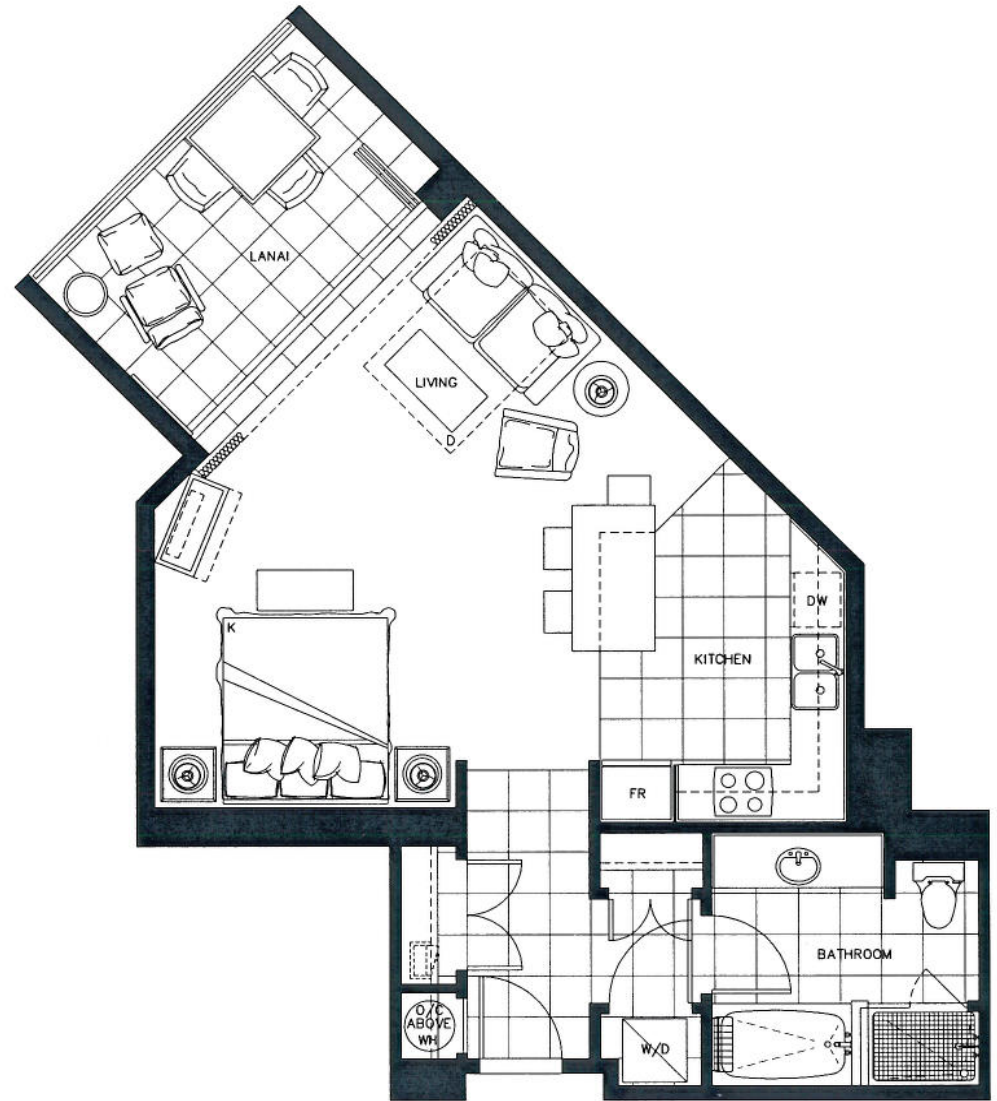

Hokulani

STUDIO

Plan A1

583 sq. ft. Interior

114 sq. ft. Lanai

(1 of 16)

Suites: 223, 233, 323, 333, 423,

433, 523, 533, 623, 633,

723, 733, 823, 833, 923,

933

Subject to change. Developer reserves the right to make changes and modifications at any time without notice.

STUDIO

Plan A1a-ADA

595 sq. ft. Interior

114 sq. ft. Lanai

(1 of 4)

Suites: 319, 337, 419, 437

Subject to change. Developer reserves the right to make changes and modifications at any time without notice.

STUDIO

Plan A1a

595 sq. ft. Interior

114 sq. ft. Lanai

(1 of 10)

Suites: 219, 237, 519, 537, 619,
637, 719, 737, 819, 837