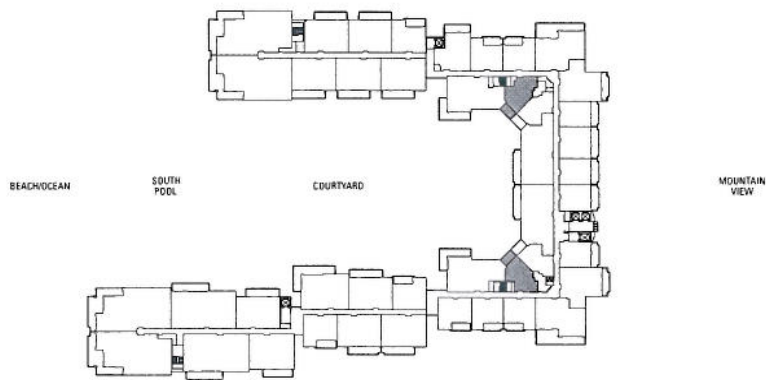

Hokulani

STUDIO

Plan A1

583 sq. ft. Interior

114 sq. ft. Lanai

(1 of 16)

Suites: 223, 233, 323, 333, 423,

433, 523, 533, 623, 633,

723, 733, 823, 833, 923,

933

Subject to change. Developer reserves the right to make changes and modifications at any time without notice.

STUDIO

Plan A1a-ADA

595 sq. ft. Interior

114 sq. ft. Lanai

(1 of 4)

Suites: 319, 337, 419, 437

Subject to change. Developer reserves the right to make changes and modifications at any time without notice.

STUDIO

Plan A1a

595 sq. ft. Interior

114 sq. ft. Lanai

(1 of 10)

Suites: 219, 237, 519, 537, 619,
637, 719, 737, 819, 837