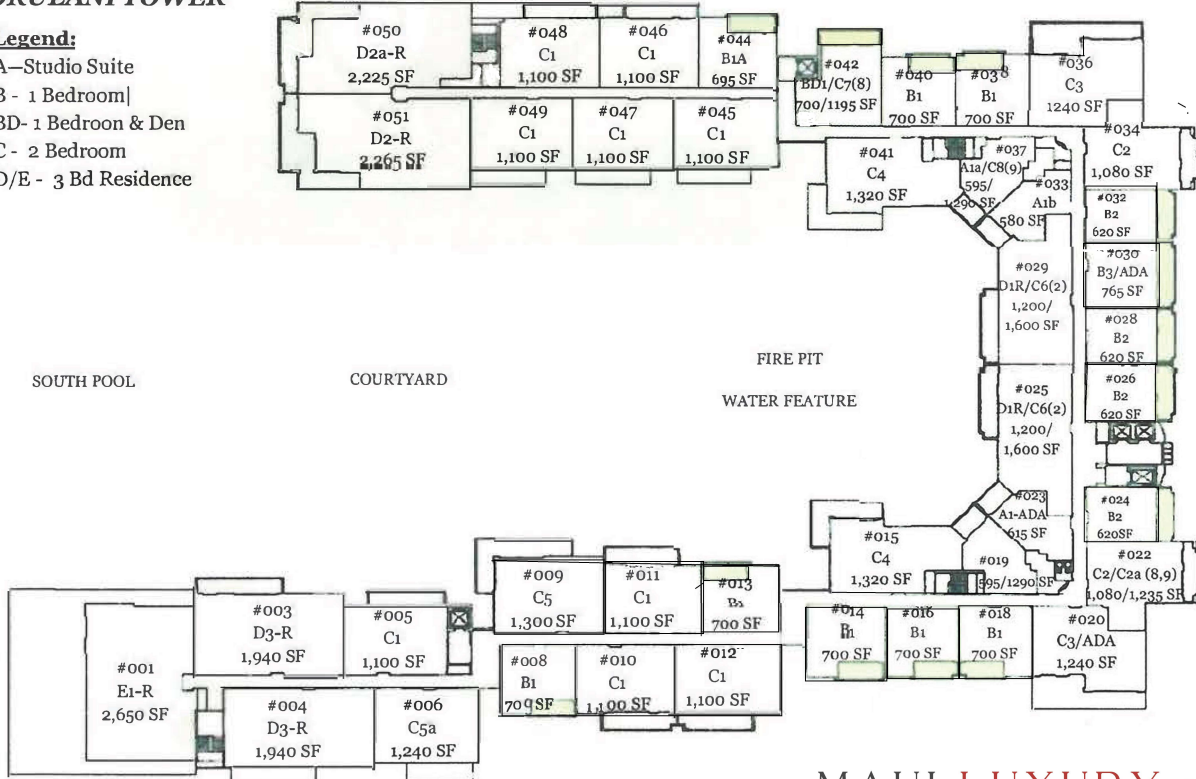

W. MAUI MOUNTAINS

MAUI LUXURY

— REAL ESTATE TEAM —

TO LAHAINA