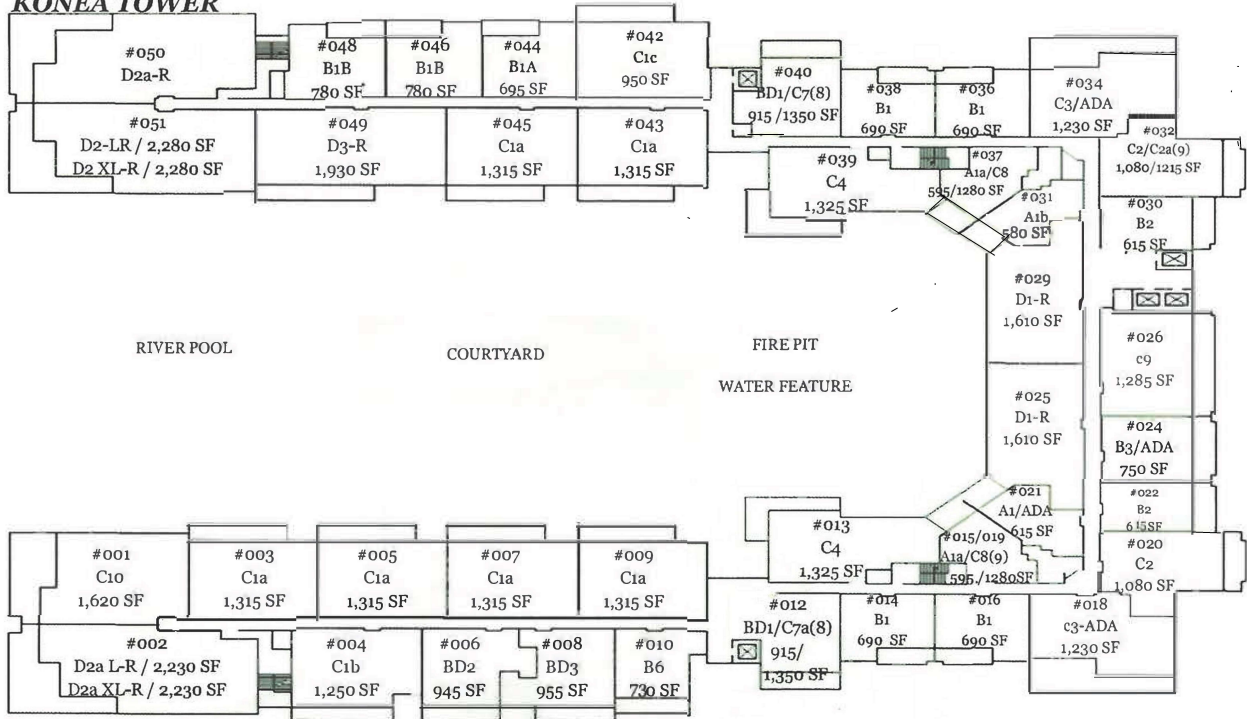

HONUA KAI RESORT AND SPA TO KAPALUA

130 Kai Malina Parkway Lahaina, HI 96761

KONEA TOWER

HOKULANI TOWER

Legend:

- A—Studio Suite
- B - 1 Bedroom
- BD- 1 Bedroom & Den
- C - 2 Bedroom
- D/E - 3 Bd Residence