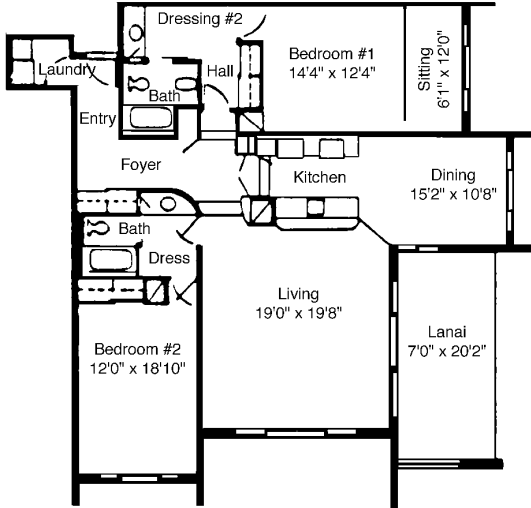

APARTMENT G-2 BEDROOMS, 2 BATH

TOTAL APT. AREA 1,845 sq ft
 Dimensions are approximate interior measurements

APARTMENT H-2 BEDROOMS, 2 BATH, DEN

TOTAL APT. AREA 1,843 sq ft
 Dimensions are approximate interior measurements

APARTMENT J-I 1-2 BEDROOM, 2 BATH

TOTAL APT. AREA 1,807 sq ft
 Dimensions are approximate interior measurements

APARTMENT I-1 BEDROOM, 2 BATH, DEN

TOTAL APT. AREA 1,544 sq ft
 Dimensions are approximate interior measurements

APARTMENT J-2 BEDROOMS, 2 BATH

TOTAL APT. AREA 1,788 sq ft
 Dimensions are approximate interior measurements

APARTMENT K-1 BEDROOM, 2 BATH, DEN

TOTAL APT. AREA 1,513 sq ft
 Dimensions are approximate interior measurements

APARTMENT L-2 BEDROOMS, 2 BATH

TOTAL APT. AREA 1,723 sq ft
 Dimensions are approximate interior measurements

KAliiTeam@WhalersAssociates.com

MAUI LUXURY

— REAL ESTATE TEAM —