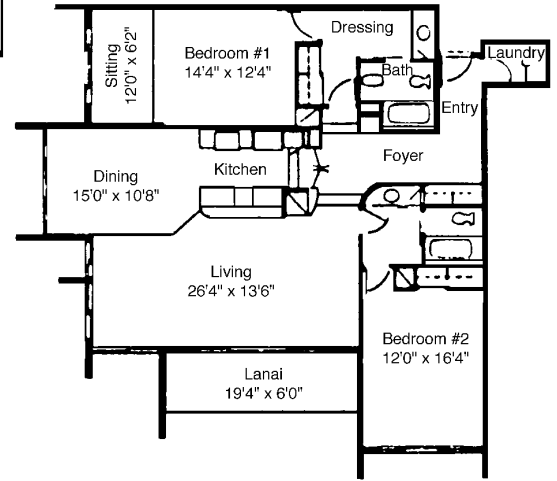

APARTMENT G-2 BEDROOMS, 2 BATH

TOTAL APT. AREA 1,845 sq ft
 Dimensions are approximate interior measurements

APARTMENT H-2 BEDROOMS, 2 BATH, DEN

TOTAL APT. AREA 1,843 sq ft
 Dimensions are approximate interior measurements

APARTMENT J-I 1-2 BEDROOM, 2 BATH

TOTAL APT. AREA 1,807 sq ft
 Dimensions are approximate interior measurements

APARTMENT I-1 BEDROOM, 2 BATH, DEN

TOTAL APT. AREA 1,544 sq ft
 Dimensions are approximate interior measurements

APARTMENT J-2 BEDROOMS, 2 BATH

TOTAL APT. AREA 1,788 sq ft
 Dimensions are approximate interior measurements

APARTMENT K-1 BEDROOM, 2 BATH, DEN

TOTAL APT. AREA 1,513 sq ft
 Dimensions are approximate interior measurements

APARTMENT L-2 BEDROOMS, 2 BATH

TOTAL APT. AREA 1,723 sq ft
 Dimensions are approximate interior measurements

KAliiTeam@WhalersAssociates.com

MAUI LUXURY

— REAL ESTATE TEAM —