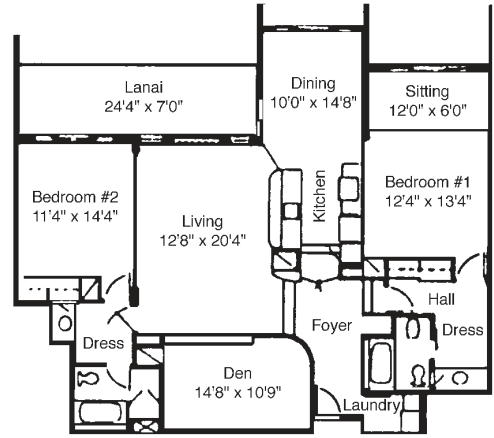

APARTMENT G-2 BEDROOMS, 2 BATH

TOTAL APT. AREA 1,845 sq ft
 Dimensions are approximate interior measurements

APARTMENT H-2 BEDROOMS, 2 BATH, DEN

TOTAL APT. AREA 1,843 sq ft
 Dimensions are approximate interior measurements

APARTMENT J-I 1-2 BEDROOM, 2 BATH

TOTAL APT. AREA 1,807 sq ft
 Dimensions are approximate interior measurements

APARTMENT I-1 BEDROOM, 2 BATH, DEN

TOTAL APT. AREA 1,544 sq ft
 Dimensions are approximate interior measurements

APARTMENT J-2 BEDROOMS, 2 BATH

TOTAL APT. AREA 1,788 sq ft
 Dimensions are approximate interior measurements

APARTMENT K-1 BEDROOM, 2 BATH, DEN

TOTAL APT. AREA 1,513 sq ft
 Dimensions are approximate interior measurements

APARTMENT L-2 BEDROOMS, 2 BATH

TOTAL APT. AREA 1,723 sq ft
 Dimensions are approximate interior measurements

KAliiTeam@WhalersAssociates.com

MAUI LUXURY

— REAL ESTATE TEAM —