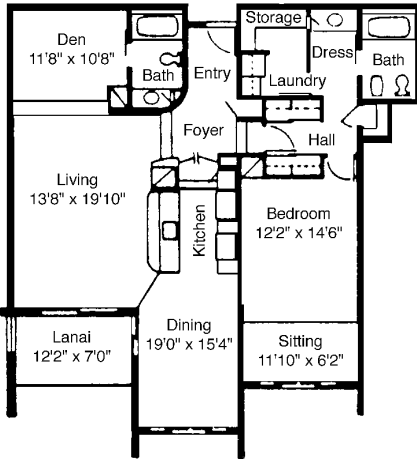

APARTMENT G-2 BEDROOMS, 2 BATH

TOTAL APT. AREA 1,845 sq ft
 Dimensions are approximate interior measurements

APARTMENT H-2 BEDROOMS, 2 BATH, DEN

TOTAL APT. AREA 1,843 sq ft
 Dimensions are approximate interior measurements

APARTMENT J-I 1-2 BEDROOM, 2 BATH

TOTAL APT. AREA 1,807 sq ft
 Dimensions are approximate interior measurements

APARTMENT I-1 BEDROOM, 2 BATH, DEN

TOTAL APT. AREA 1,544 sq ft
 Dimensions are approximate interior measurements

APARTMENT J-2 BEDROOMS, 2 BATH

TOTAL APT. AREA 1,788 sq ft
 Dimensions are approximate interior measurements

APARTMENT K-1 BEDROOM, 2 BATH, DEN

TOTAL APT. AREA 1,513 sq ft
 Dimensions are approximate interior measurements

APARTMENT L-2 BEDROOMS, 2 BATH

TOTAL APT. AREA 1,723 sq ft
 Dimensions are approximate interior measurements

KAliiTeam@WhalersAssociates.com

MAUI LUXURY

— REAL ESTATE TEAM —