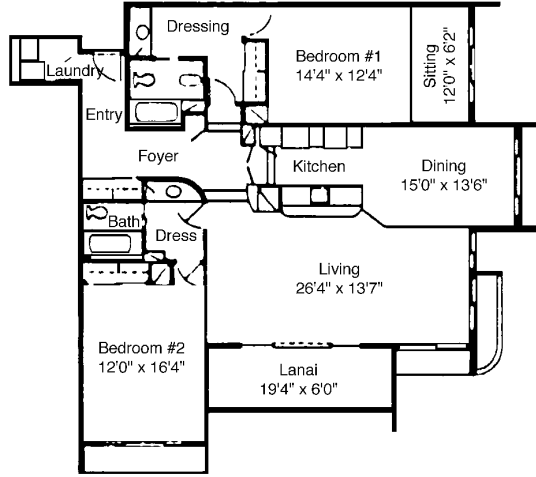

APARTMENT G-2 BEDROOMS, 2 BATH

TOTAL APT. AREA 1,845 sq ft
 Dimensions are approximate interior measurements

APARTMENT H-2 BEDROOMS, 2 BATH, DEN

TOTAL APT. AREA 1,843 sq ft
 Dimensions are approximate interior measurements

APARTMENT J-I 1-2 BEDROOM, 2 BATH

TOTAL APT. AREA 1,807 sq ft
 Dimensions are approximate interior measurements

APARTMENT I-1 BEDROOM, 2 BATH, DEN

TOTAL APT. AREA 1,544 sq ft
 Dimensions are approximate interior measurements

APARTMENT J-2 BEDROOMS, 2 BATH

TOTAL APT. AREA 1,788 sq ft
 Dimensions are approximate interior measurements

APARTMENT K-1 BEDROOM, 2 BATH, DEN

TOTAL APT. AREA 1,513 sq ft
 Dimensions are approximate interior measurements

APARTMENT L-2 BEDROOMS, 2 BATH

TOTAL APT. AREA 1,723 sq ft
 Dimensions are approximate interior measurements

KAliiTeam@WhalersAssociates.com

MAUI LUXURY

— REAL ESTATE TEAM —