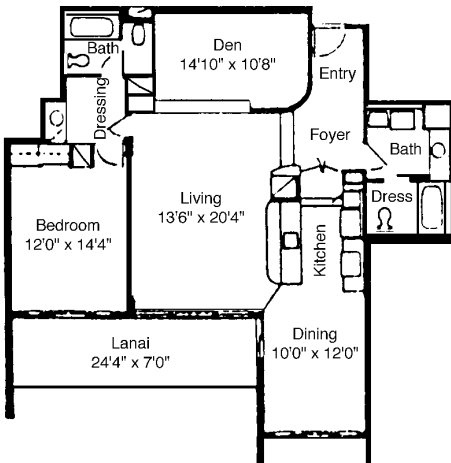

APARTMENT G-2 BEDROOMS, 2 BATH

TOTAL APT. AREA 1,845 sq ft
 Dimensions are approximate interior measurements

APARTMENT H-2 BEDROOMS, 2 BATH, DEN

TOTAL APT. AREA 1,843 sq ft
 Dimensions are approximate interior measurements

APARTMENT J-I 1-2 BEDROOM, 2 BATH

TOTAL APT. AREA 1,807 sq ft
 Dimensions are approximate interior measurements

APARTMENT I-1 BEDROOM, 2 BATH, DEN

TOTAL APT. AREA 1,544 sq ft
 Dimensions are approximate interior measurements

APARTMENT J-2 BEDROOMS, 2 BATH

TOTAL APT. AREA 1,788 sq ft
 Dimensions are approximate interior measurements

APARTMENT K-1 BEDROOM, 2 BATH, DEN

TOTAL APT. AREA 1,513 sq ft
 Dimensions are approximate interior measurements

APARTMENT L-2 BEDROOMS, 2 BATH

TOTAL APT. AREA 1,723 sq ft
 Dimensions are approximate interior measurements

KAliiTeam@WhalersAssociates.com

MAUI LUXURY

— REAL ESTATE TEAM —