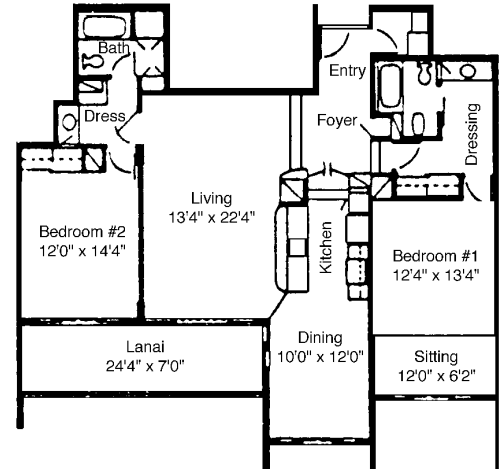

APARTMENT G-2 BEDROOMS, 2 BATH

TOTAL APT. AREA 1,845 sq ft
 Dimensions are approximate interior measurements

APARTMENT H-2 BEDROOMS, 2 BATH, DEN

TOTAL APT. AREA 1,843 sq ft
 Dimensions are approximate interior measurements

APARTMENT J-I 1-2 BEDROOM, 2 BATH

TOTAL APT. AREA 1,807 sq ft
 Dimensions are approximate interior measurements

APARTMENT I-1 BEDROOM, 2 BATH, DEN

TOTAL APT. AREA 1,544 sq ft
 Dimensions are approximate interior measurements

APARTMENT J-2 BEDROOMS, 2 BATH

TOTAL APT. AREA 1,788 sq ft
 Dimensions are approximate interior measurements

APARTMENT K-1 BEDROOM, 2 BATH, DEN

TOTAL APT. AREA 1,513 sq ft
 Dimensions are approximate interior measurements

APARTMENT L-2 BEDROOMS, 2 BATH

TOTAL APT. AREA 1,723 sq ft
 Dimensions are approximate interior measurements

KAliiTeam@WhalersAssociates.com

MAUI LUXURY

— REAL ESTATE TEAM —