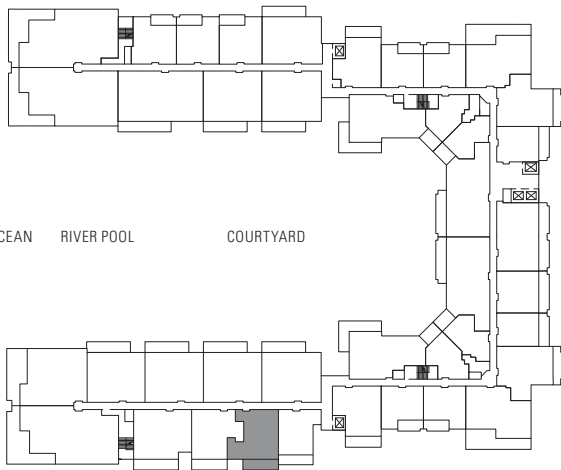

ONE BEDROOM & DEN

Plan BD1

915 sq. ft. Interior

175 sq. ft. Lanai

Suites: 112*, 140*, 212*, 240, 312,
340, 412, 440, 512, 540,
612, 640, 712, 740

* Lanai area larger than noted

Subject to change. Developer reserves the right to make changes and modifications at any time without notice.

ONE BEDROOM & DEN

Plan BD2

945 sq. ft. Interior

180 sq. ft. Lanai

Suites: 106*, 206, 306, 406, 506,
606, 706

* Lanai area larger than noted

BEACH/OCEAN RIVER POOL COURTYARD

MOUNTAIN VIEW

Subject to change. Developer reserves the right to make changes and modifications at any time without notice.

HONUA KAI
KONEA ENCLAVE

ONE BEDROOM & DEN

Plan BD3

955 sq. ft. Interior

180 sq. ft. Lanai

Suites: 108*, 208, 308, 408, 508,
608, 708

* Lanai area larger than noted

BEACH/OCEAN RIVER POOL COURTYARD

MOUNTAIN VIEW

Subject to change. Developer reserves the right to make changes and modifications at any time without notice.