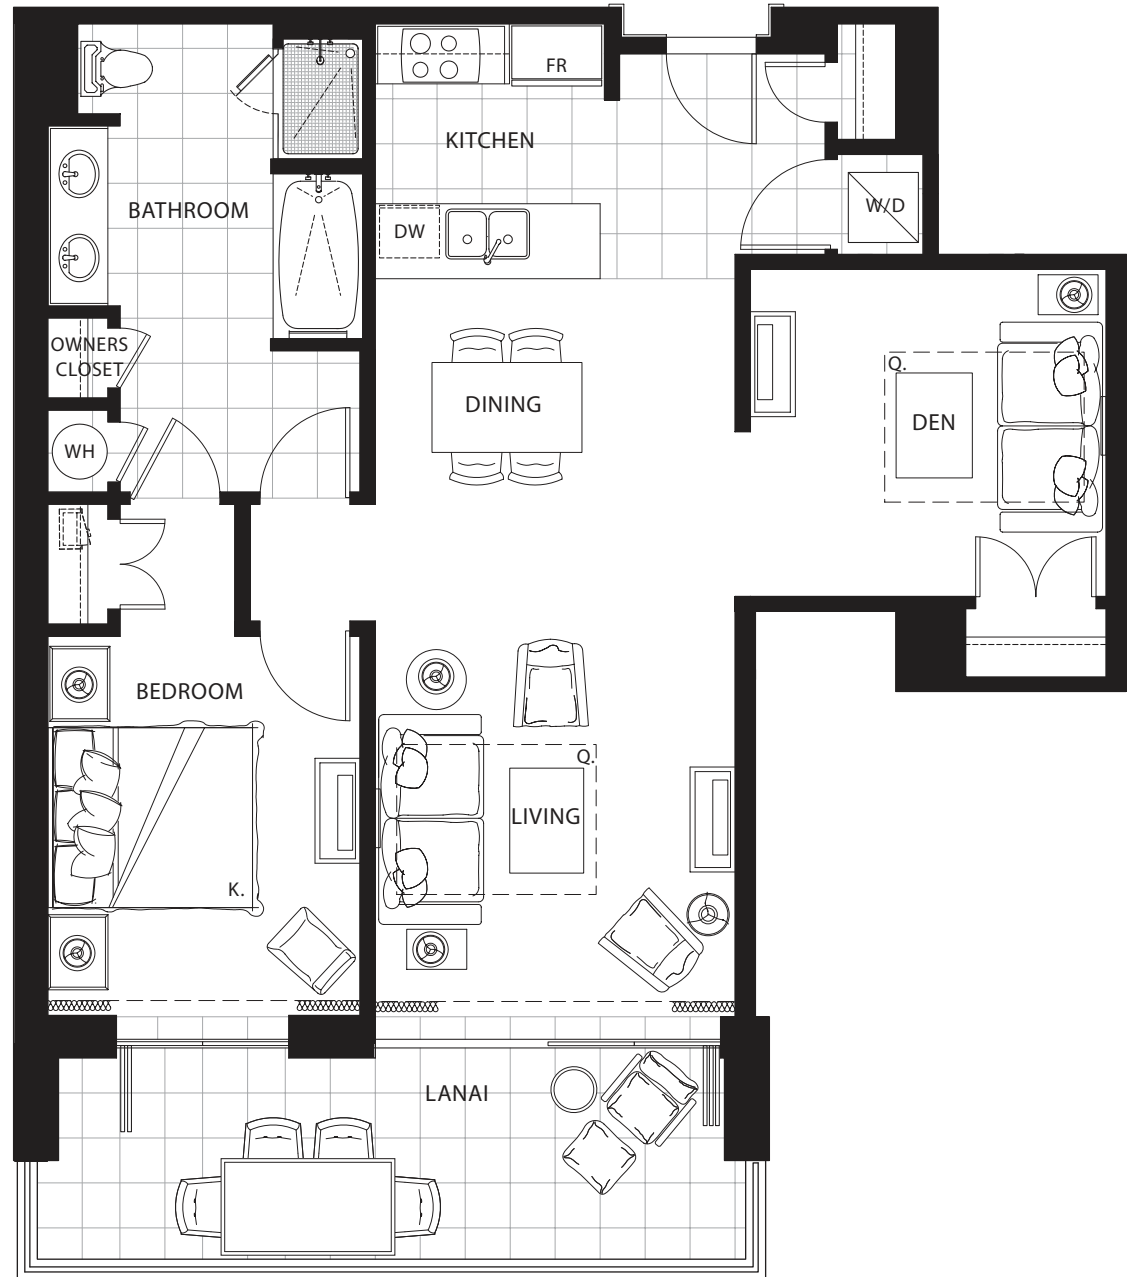

ONE BEDROOM & DEN

Plan BD1

915 sq. ft. Interior

175 sq. ft. Lanai

Suites: 112*, 140*, 212*, 240, 312,
340, 412, 440, 512, 540,
612, 640, 712, 740

* Lanai area larger than noted

Subject to change. Developer reserves the right to make changes and modifications at any time without notice.

ONE BEDROOM & DEN

Plan BD2

945 sq. ft. Interior

180 sq. ft. Lanai

Suites: 106*, 206, 306, 406, 506,
606, 706

* Lanai area larger than noted

BEACH/OCEAN RIVER POOL COURTYARD

MOUNTAIN VIEW

Subject to change. Developer reserves the right to make changes and modifications at any time without notice.

HONUA KAI
KONEA ENCLAVE

ONE BEDROOM & DEN

Plan BD3

955 sq. ft. Interior

180 sq. ft. Lanai

Suites: 108*, 208, 308, 408, 508,
608, 708