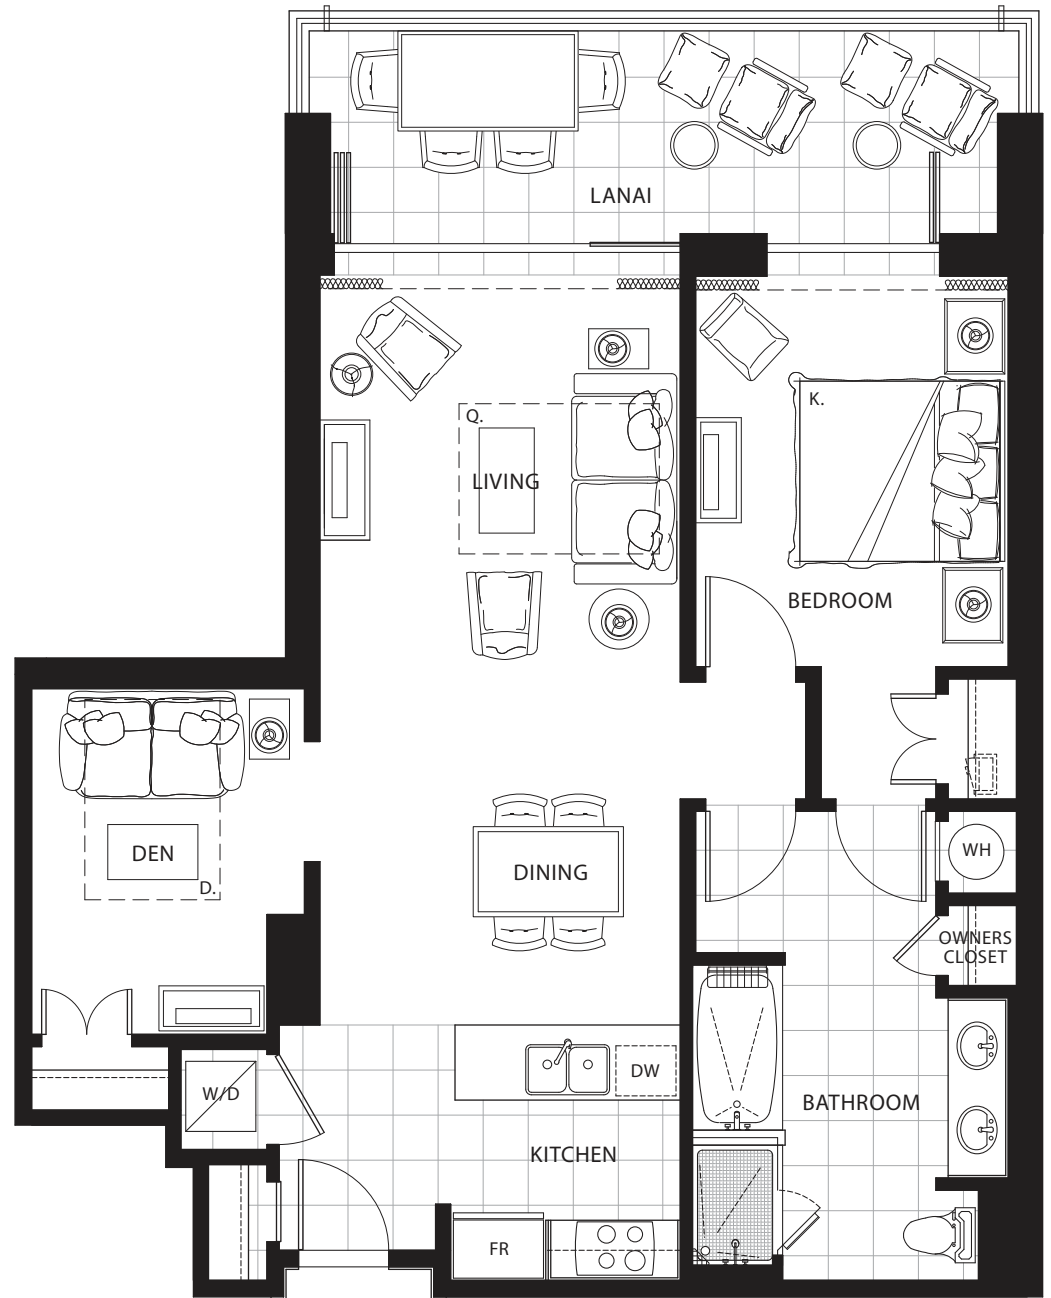

ONE BEDROOM & DEN

Plan BD1

915 sq. ft. Interior

175 sq. ft. Lanai

Suites: 112*, 140*, 212*, 240, 312,
340, 412, 440, 512, 540,
612, 640, 712, 740

* Lanai area larger than noted

Subject to change. Developer reserves the right to make changes and modifications at any time without notice.

ONE BEDROOM & DEN

Plan BD2

945 sq. ft. Interior

180 sq. ft. Lanai

Suites: 106*, 206, 306, 406, 506,
606, 706

* Lanai area larger than noted

BEACH/OCEAN RIVER POOL COURTYARD

MOUNTAIN VIEW

Subject to change. Developer reserves the right to make changes and modifications at any time without notice.

HONUA KAI
KONEA ENCLAVE

ONE BEDROOM & DEN

Plan BD3

955 sq. ft. Interior

180 sq. ft. Lanai

Suites: 108*, 208, 308, 408, 508,
608, 708