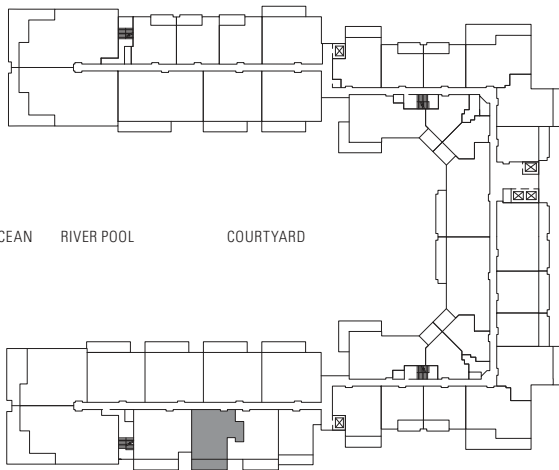

ONE BEDROOM & DEN

Plan BD1

915 sq. ft. Interior

175 sq. ft. Lanai

Suites: 112*, 140*, 212*, 240, 312,
340, 412, 440, 512, 540,
612, 640, 712, 740

* Lanai area larger than noted

Subject to change. Developer reserves the right to make changes and modifications at any time without notice.

ONE BEDROOM & DEN

Plan BD2

945 sq. ft. Interior

180 sq. ft. Lanai

Suites: 106*, 206, 306, 406, 506,
606, 706

* Lanai area larger than noted

BEACH/OCEAN RIVER POOL COURTYARD

MOUNTAIN VIEW

Subject to change. Developer reserves the right to make changes and modifications at any time without notice.

HONUA KAI
KONEA ENCLAVE

ONE BEDROOM & DEN

Plan BD3

955 sq. ft. Interior

180 sq. ft. Lanai

Suites: 108*, 208, 308, 408, 508,
608, 708