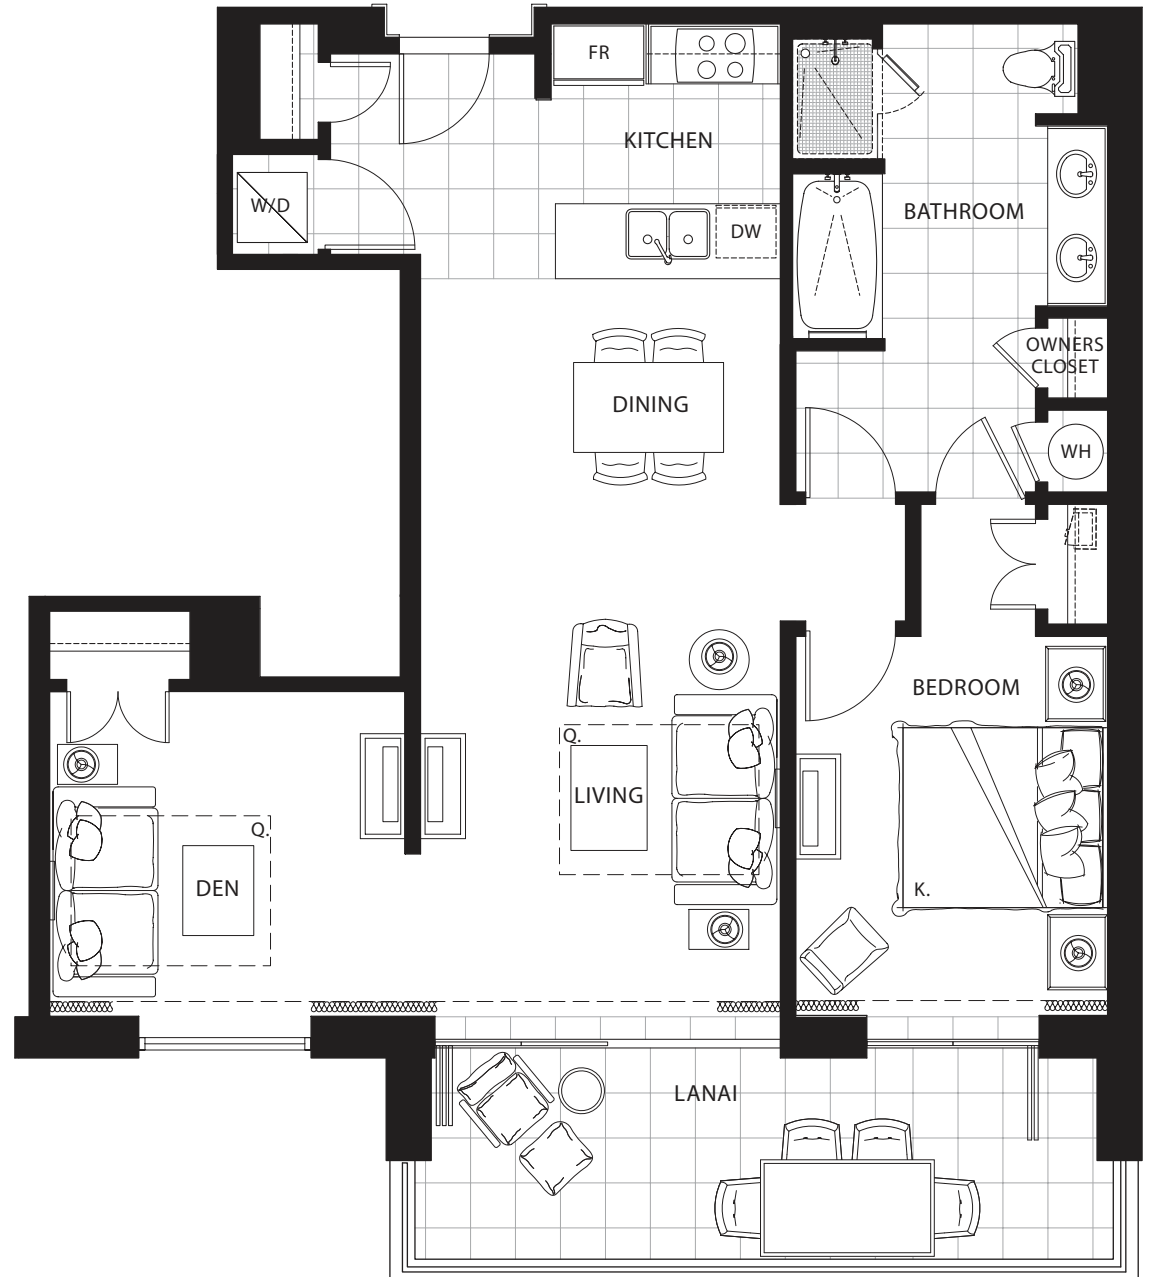

ONE BEDROOM & DEN

Plan BD1

915 sq. ft. Interior

175 sq. ft. Lanai

Suites: 112*, 140*, 212*, 240, 312,
340, 412, 440, 512, 540,
612, 640, 712, 740

* Lanai area larger than noted

Subject to change. Developer reserves the right to make changes and modifications at any time without notice.

ONE BEDROOM & DEN

Plan BD2

945 sq. ft. Interior

180 sq. ft. Lanai

Suites: 106*, 206, 306, 406, 506,
606, 706

* Lanai area larger than noted

BEACH/OCEAN RIVER POOL COURTYARD

MOUNTAIN VIEW

Subject to change. Developer reserves the right to make changes and modifications at any time without notice.

HONUA KAI
KONEA ENCLAVE

ONE BEDROOM & DEN

Plan BD3

955 sq. ft. Interior

180 sq. ft. Lanai

Suites: 108*, 208, 308, 408, 508,
608, 708

* Lanai area larger than noted

BEACH/OCEAN RIVER POOL COURTYARD

MOUNTAIN VIEW

Subject to change. Developer reserves the right to make changes and modifications at any time without notice.