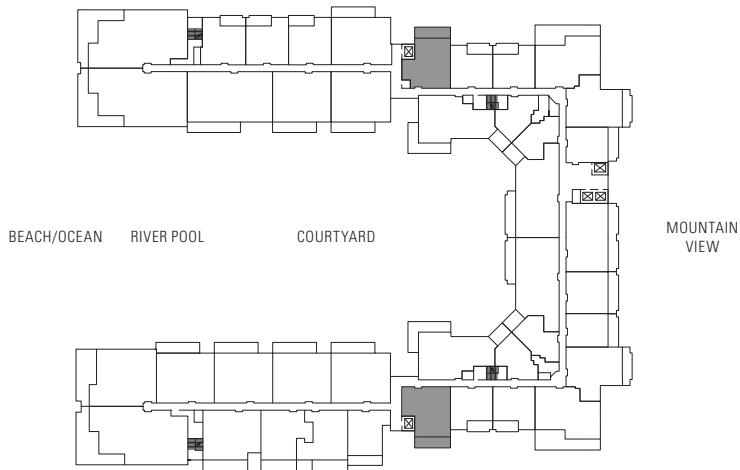

ONE BEDROOM & DEN

Plan BD1

915 sq. ft. Interior

175 sq. ft. Lanai

Suites: 112*, 140*, 212*, 240, 312,
340, 412, 440, 512, 540,
612, 640, 712, 740

* Lanai area larger than noted

Subject to change. Developer reserves the right to make changes and modifications at any time without notice.

ONE BEDROOM & DEN

Plan BD2

945 sq. ft. Interior

180 sq. ft. Lanai

Suites: 106*, 206, 306, 406, 506,
606, 706

* Lanai area larger than noted

BEACH/OCEAN RIVER POOL COURTYARD

MOUNTAIN VIEW

Subject to change. Developer reserves the right to make changes and modifications at any time without notice.

HONUA KAI
KONEA ENCLAVE

ONE BEDROOM & DEN

Plan BD3

955 sq. ft. Interior

180 sq. ft. Lanai

Suites: 108*, 208, 308, 408, 508,
608, 708