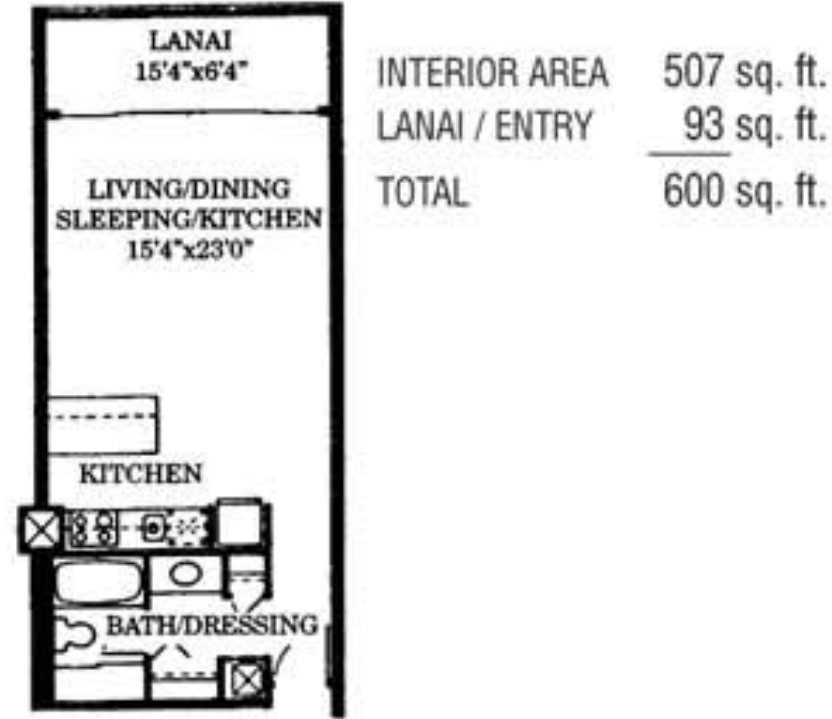

APARTMENT A

2 BEDROOM / 2 BATH

APARTMENT C

1 BEDROOM / 1 BATH

APARTMENT B

2 BEDROOM / 2 BATH

APARTMENT D

1 BEDROOM / 1 BATH

APARTMENT E

STUDIO

APARTMENT F

2 BEDROOM / 2 BATH

APARTMENT G

2 BEDROOM / 2 BATH

INTERIOR AREA	1,507 sq. ft.
LANAI / ENTRY	498 sq. ft.
TOTAL	2,005 sq. ft.