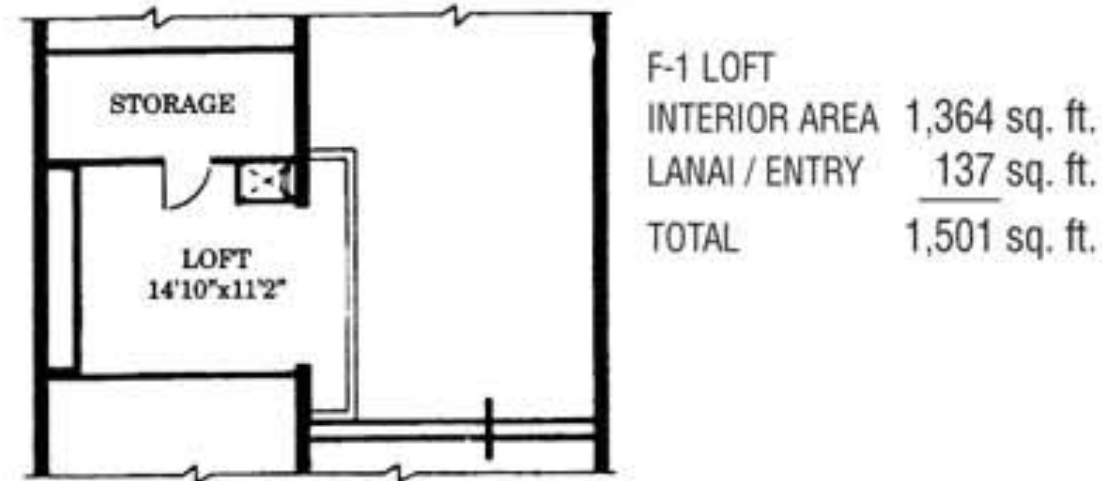

APARTMENT A

2 BEDROOM / 2 BATH

APARTMENT C

1 BEDROOM / 1 BATH

APARTMENT B

2 BEDROOM / 2 BATH

APARTMENT D

1 BEDROOM / 1 BATH

APARTMENT E

STUDIO

APARTMENT F

2 BEDROOM / 2 BATH

APARTMENT G

2 BEDROOM / 2 BATH

INTERIOR AREA	1,507 sq. ft.
LANAI / ENTRY	498 sq. ft.
TOTAL	2,005 sq. ft.