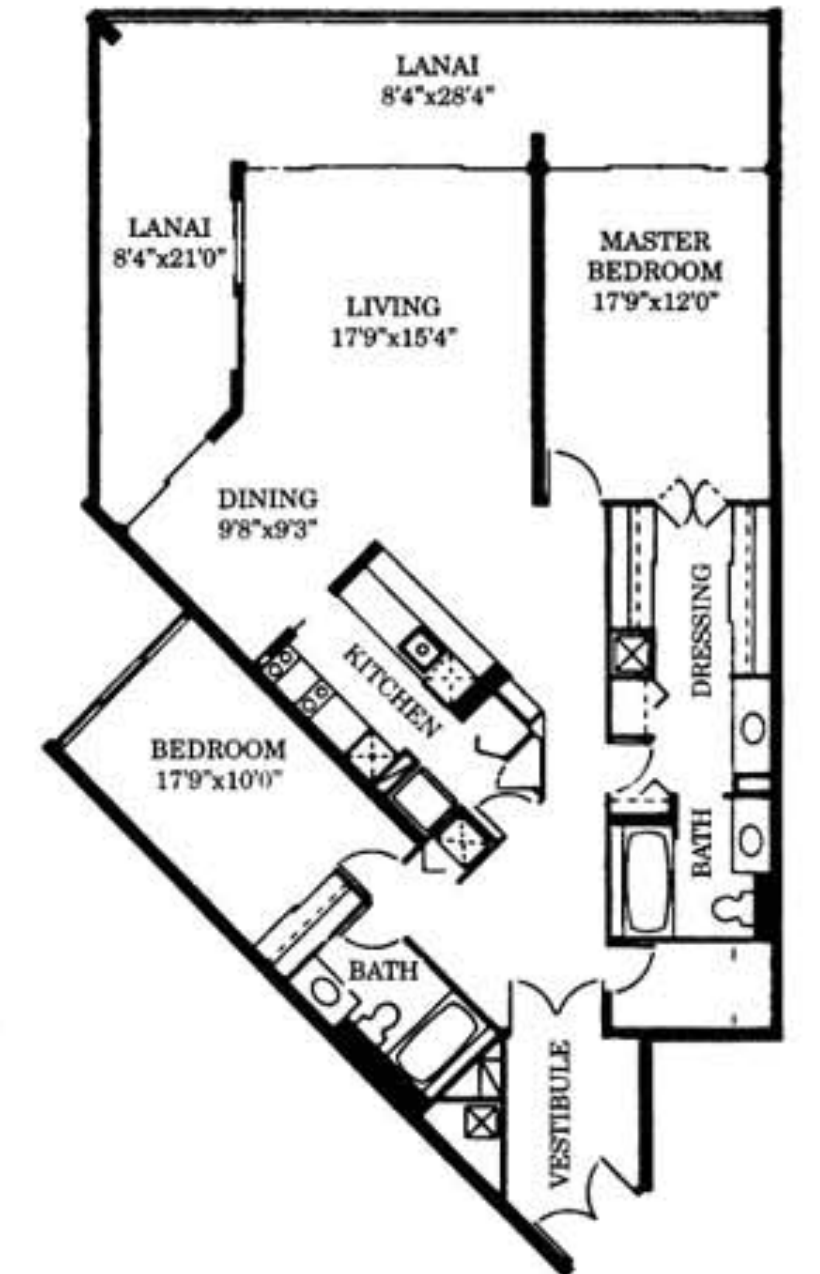

APARTMENT A

2 BEDROOM / 2 BATH

APARTMENT C

1 BEDROOM / 1 BATH

APARTMENT B

2 BEDROOM / 2 BATH

APARTMENT D

1 BEDROOM / 1 BATH

APARTMENT E

STUDIO

APARTMENT F

2 BEDROOM / 2 BATH

APARTMENT G

2 BEDROOM / 2 BATH

INTERIOR AREA	1,507 sq. ft.
LANAI / ENTRY	498 sq. ft.
TOTAL	2,005 sq. ft.