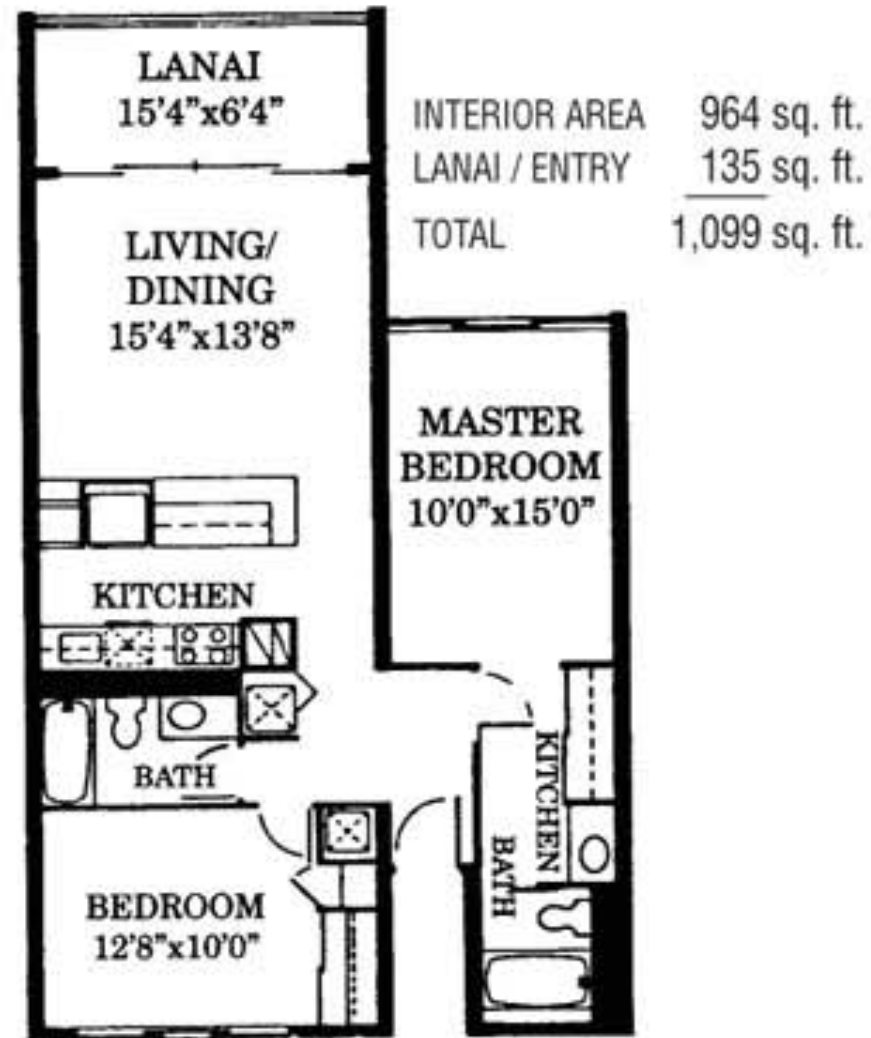

APARTMENT A

2 BEDROOM / 2 BATH

APARTMENT C

1 BEDROOM / 1 BATH

APARTMENT B

2 BEDROOM / 2 BATH

APARTMENT D

1 BEDROOM / 1 BATH

APARTMENT E

STUDIO

APARTMENT F

2 BEDROOM / 2 BATH

APARTMENT G

2 BEDROOM / 2 BATH

INTERIOR AREA	1,507 sq. ft.
LANAI / ENTRY	498 sq. ft.
TOTAL	2,005 sq. ft.