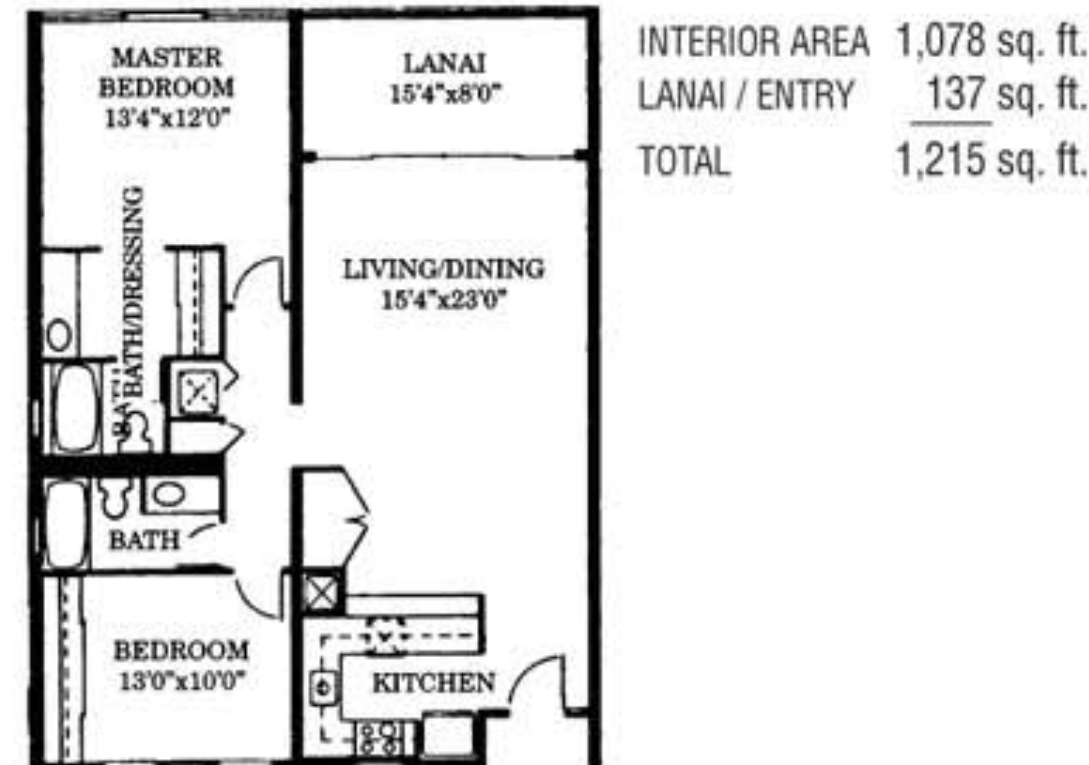

APARTMENT A

2 BEDROOM / 2 BATH

APARTMENT C

1 BEDROOM / 1 BATH

APARTMENT B

2 BEDROOM / 2 BATH

APARTMENT D

1 BEDROOM / 1 BATH

APARTMENT E

STUDIO

APARTMENT F

2 BEDROOM / 2 BATH

APARTMENT G

2 BEDROOM / 2 BATH

INTERIOR AREA	1,507 sq. ft.
LANAI / ENTRY	498 sq. ft.
TOTAL	2,005 sq. ft.