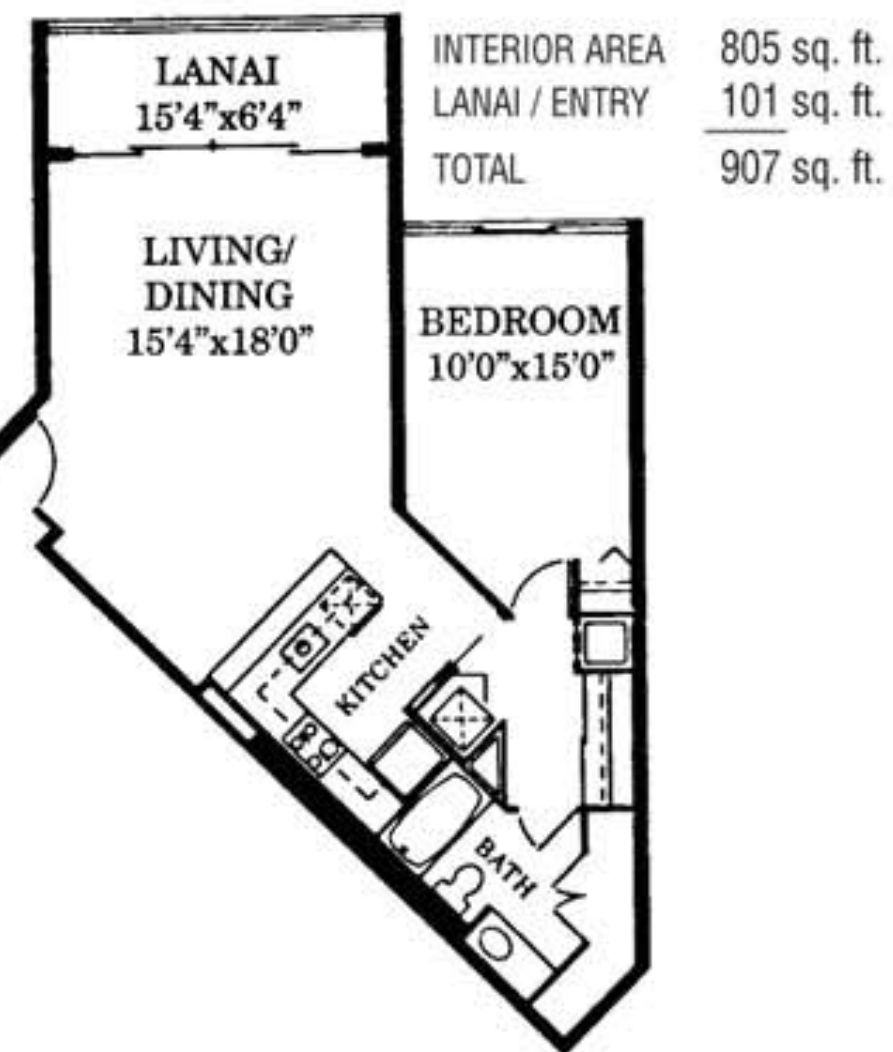

APARTMENT A

2 BEDROOM / 2 BATH

APARTMENT C

1 BEDROOM / 1 BATH

APARTMENT B

2 BEDROOM / 2 BATH

APARTMENT D

1 BEDROOM / 1 BATH

APARTMENT E

STUDIO

APARTMENT F

2 BEDROOM / 2 BATH

APARTMENT G

2 BEDROOM / 2 BATH

INTERIOR AREA	1,507 sq. ft.
LANAI / ENTRY	498 sq. ft.
TOTAL	2,005 sq. ft.